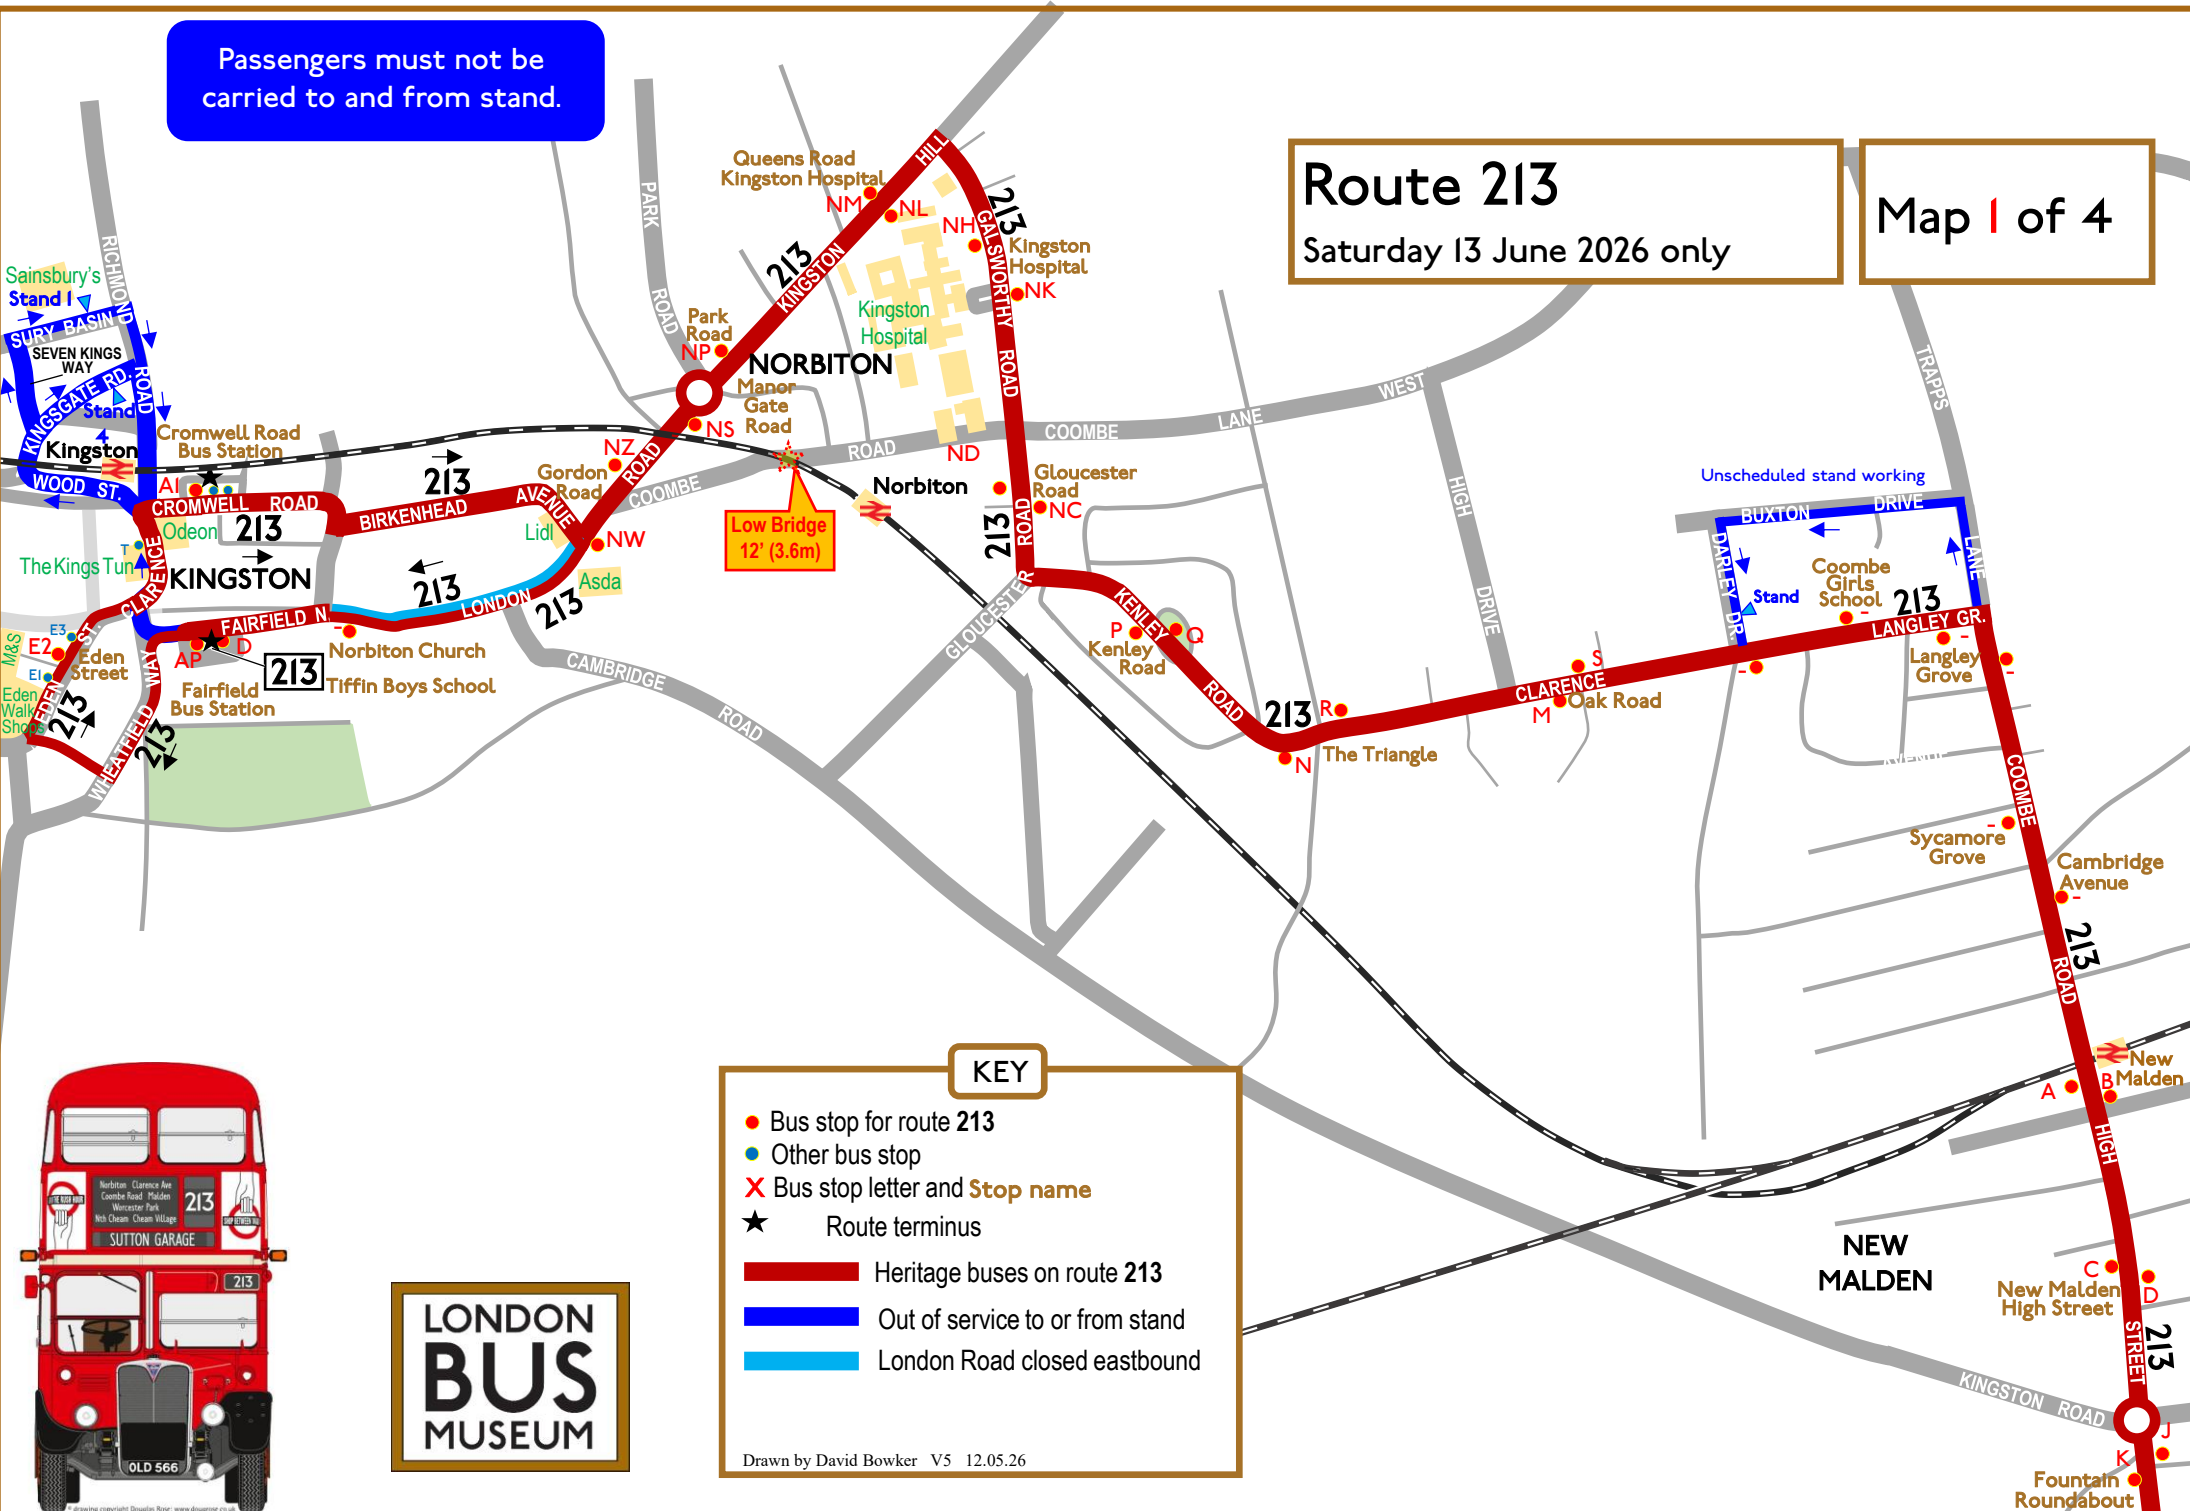

Passengers must not be carried to and from stand.

Route 213
Saturday 13 June 2026 only

Map 1 of 4

KEY

- Bus stop for route 213
- Other bus stop
- X Bus stop letter and **Stop name**
- ★ Route terminus
- Heritage buses on route 213
- Out of service to or from stand
- London Road closed eastbound

Drawn by David Bowker V5 12.05.26

Route 213

Saturday 13 June 2026 only

Map 2 of 4

Route 213

Saturday 13 June 2026 only

Map 3 of 4

MAP 2

Route 293

Saturday 13 June 2026 only

Map 4 of 4