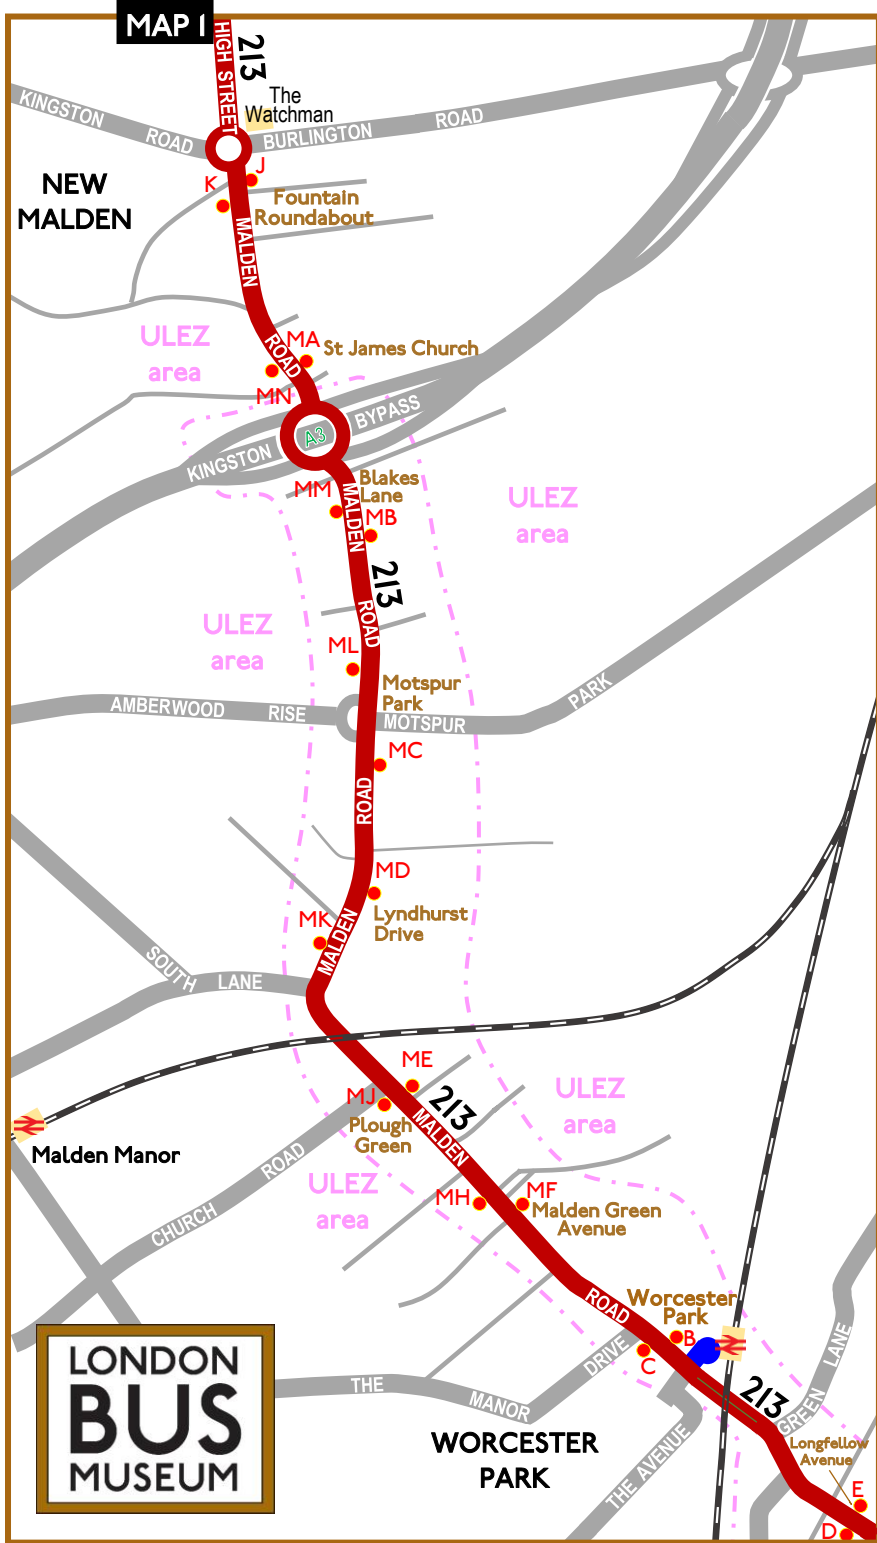

Passengers must not be carried to and from stand.

Route 213
Saturday 13 June 2026 only

Map 1 of 4

KEY

- Bus stop for route 213
- Other bus stop
- X Bus stop letter and **Stop name**
- ★ Route terminus
- Heritage buses on route 213
- Out of service to or from stand
- London Road closed eastbound

Drawn by David Bowker V5 12.05.26

Route 213

Saturday 13 June 2026 only

Map 2 of 4

Route 213

Saturday 13 June 2026 only

Map 3 of 4

MAP 2

Route 293

Saturday 13 June 2026 only

Map 4 of 4