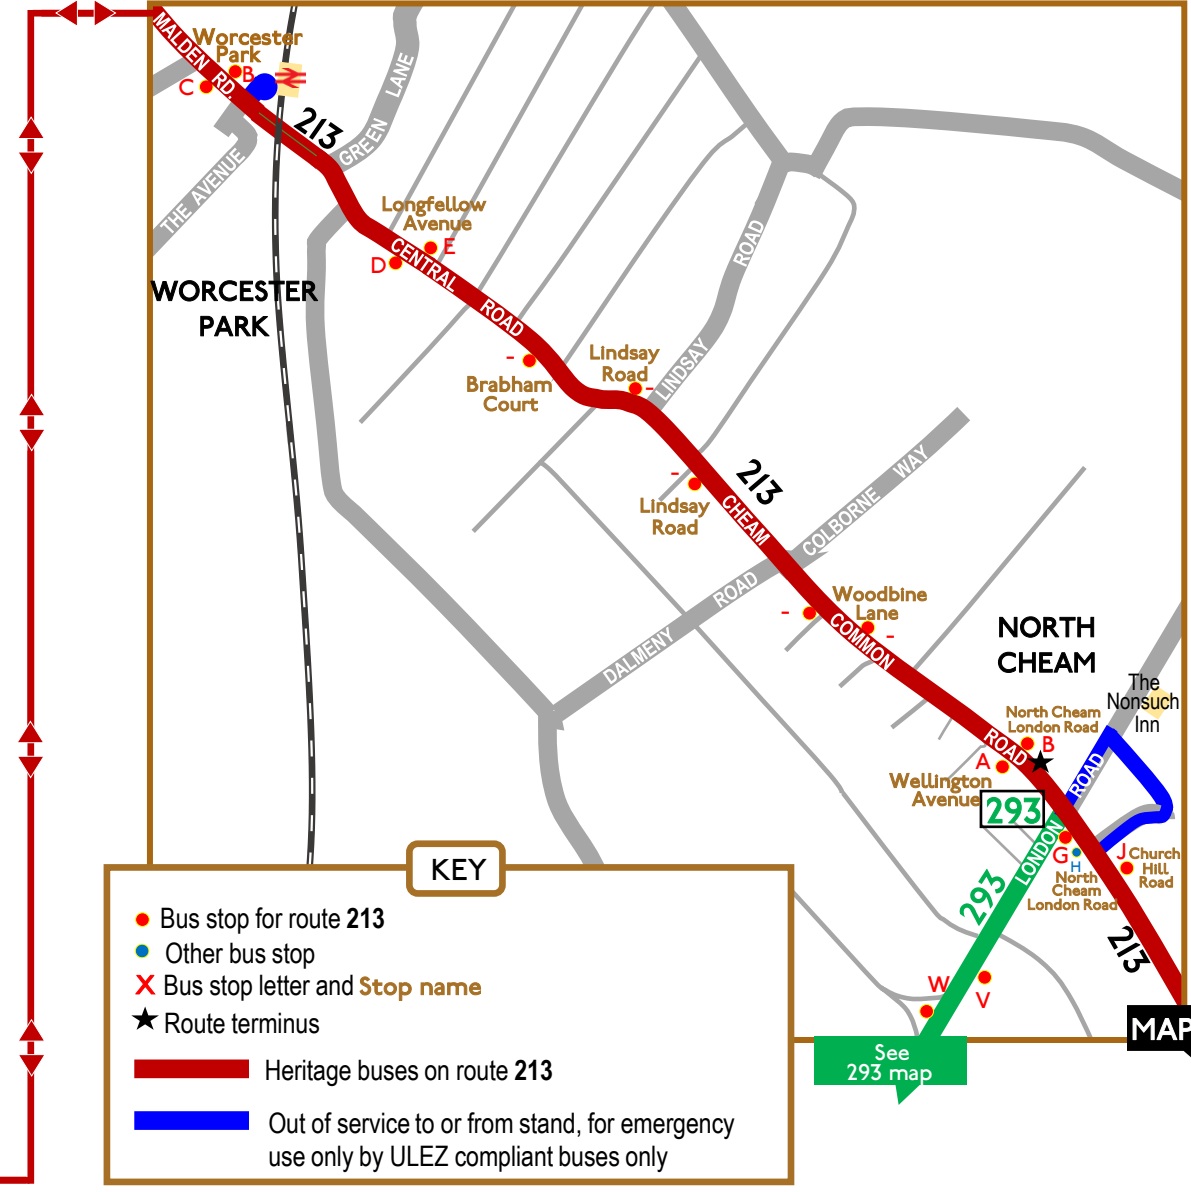

Passengers must not be carried to and from stand.

Route 213
Saturday 13 June 2026 only

Map 1 of 4

KEY

- Bus stop for route 213
- Other bus stop
- X Bus stop letter and **Stop name**
- ★ Route terminus
- Heritage buses on route 213
- Out of service to or from stand
- London Road closed eastbound

Drawn by David Bowker V5 12.05.26

Route 213

Saturday 13 June 2026 only

Map 2 of 4

Route 213

Saturday 13 June 2026 only

Map 3 of 4

MAP 2

Route 293

Saturday 13 June 2026 only

Map 4 of 4