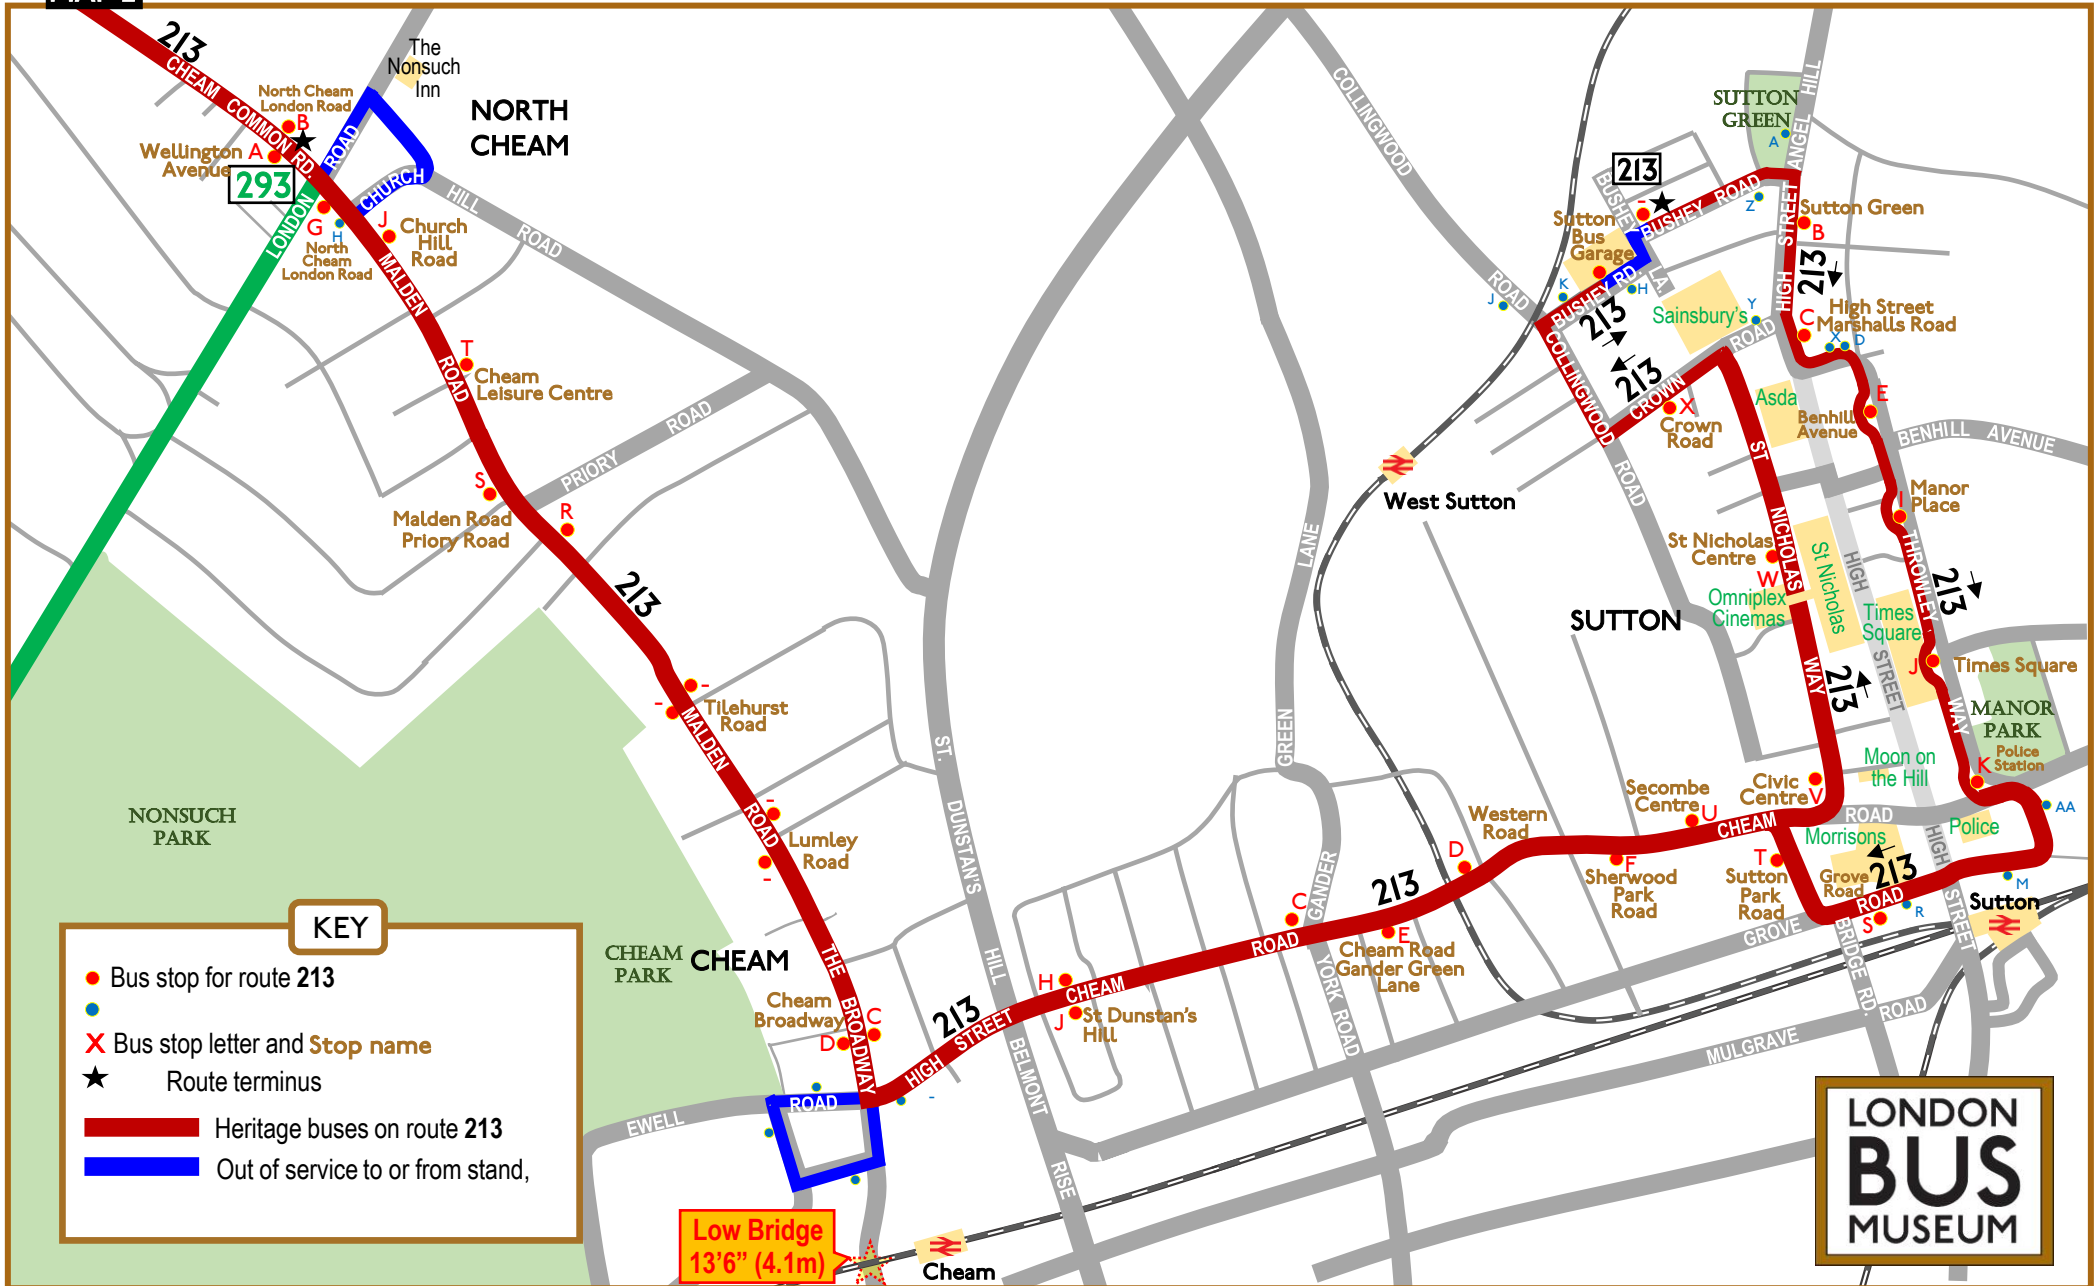

Passengers must not be carried to and from stand.

Route 213
Saturday 13 June 2026 only

Map 1 of 4

KEY

- Bus stop for route 213
- Other bus stop
- X Bus stop letter and **Stop name**
- ★ Route terminus
- Heritage buses on route 213
- Out of service to or from stand
- London Road closed eastbound

Drawn by David Bowker V5 12.05.26

Route 213

Saturday 13 June 2026 only

Map 2 of 4

Route 213

Saturday 13 June 2026 only

Map 3 of 4

MAP 2

Route 293

Saturday 13 June 2026 only

Map 4 of 4