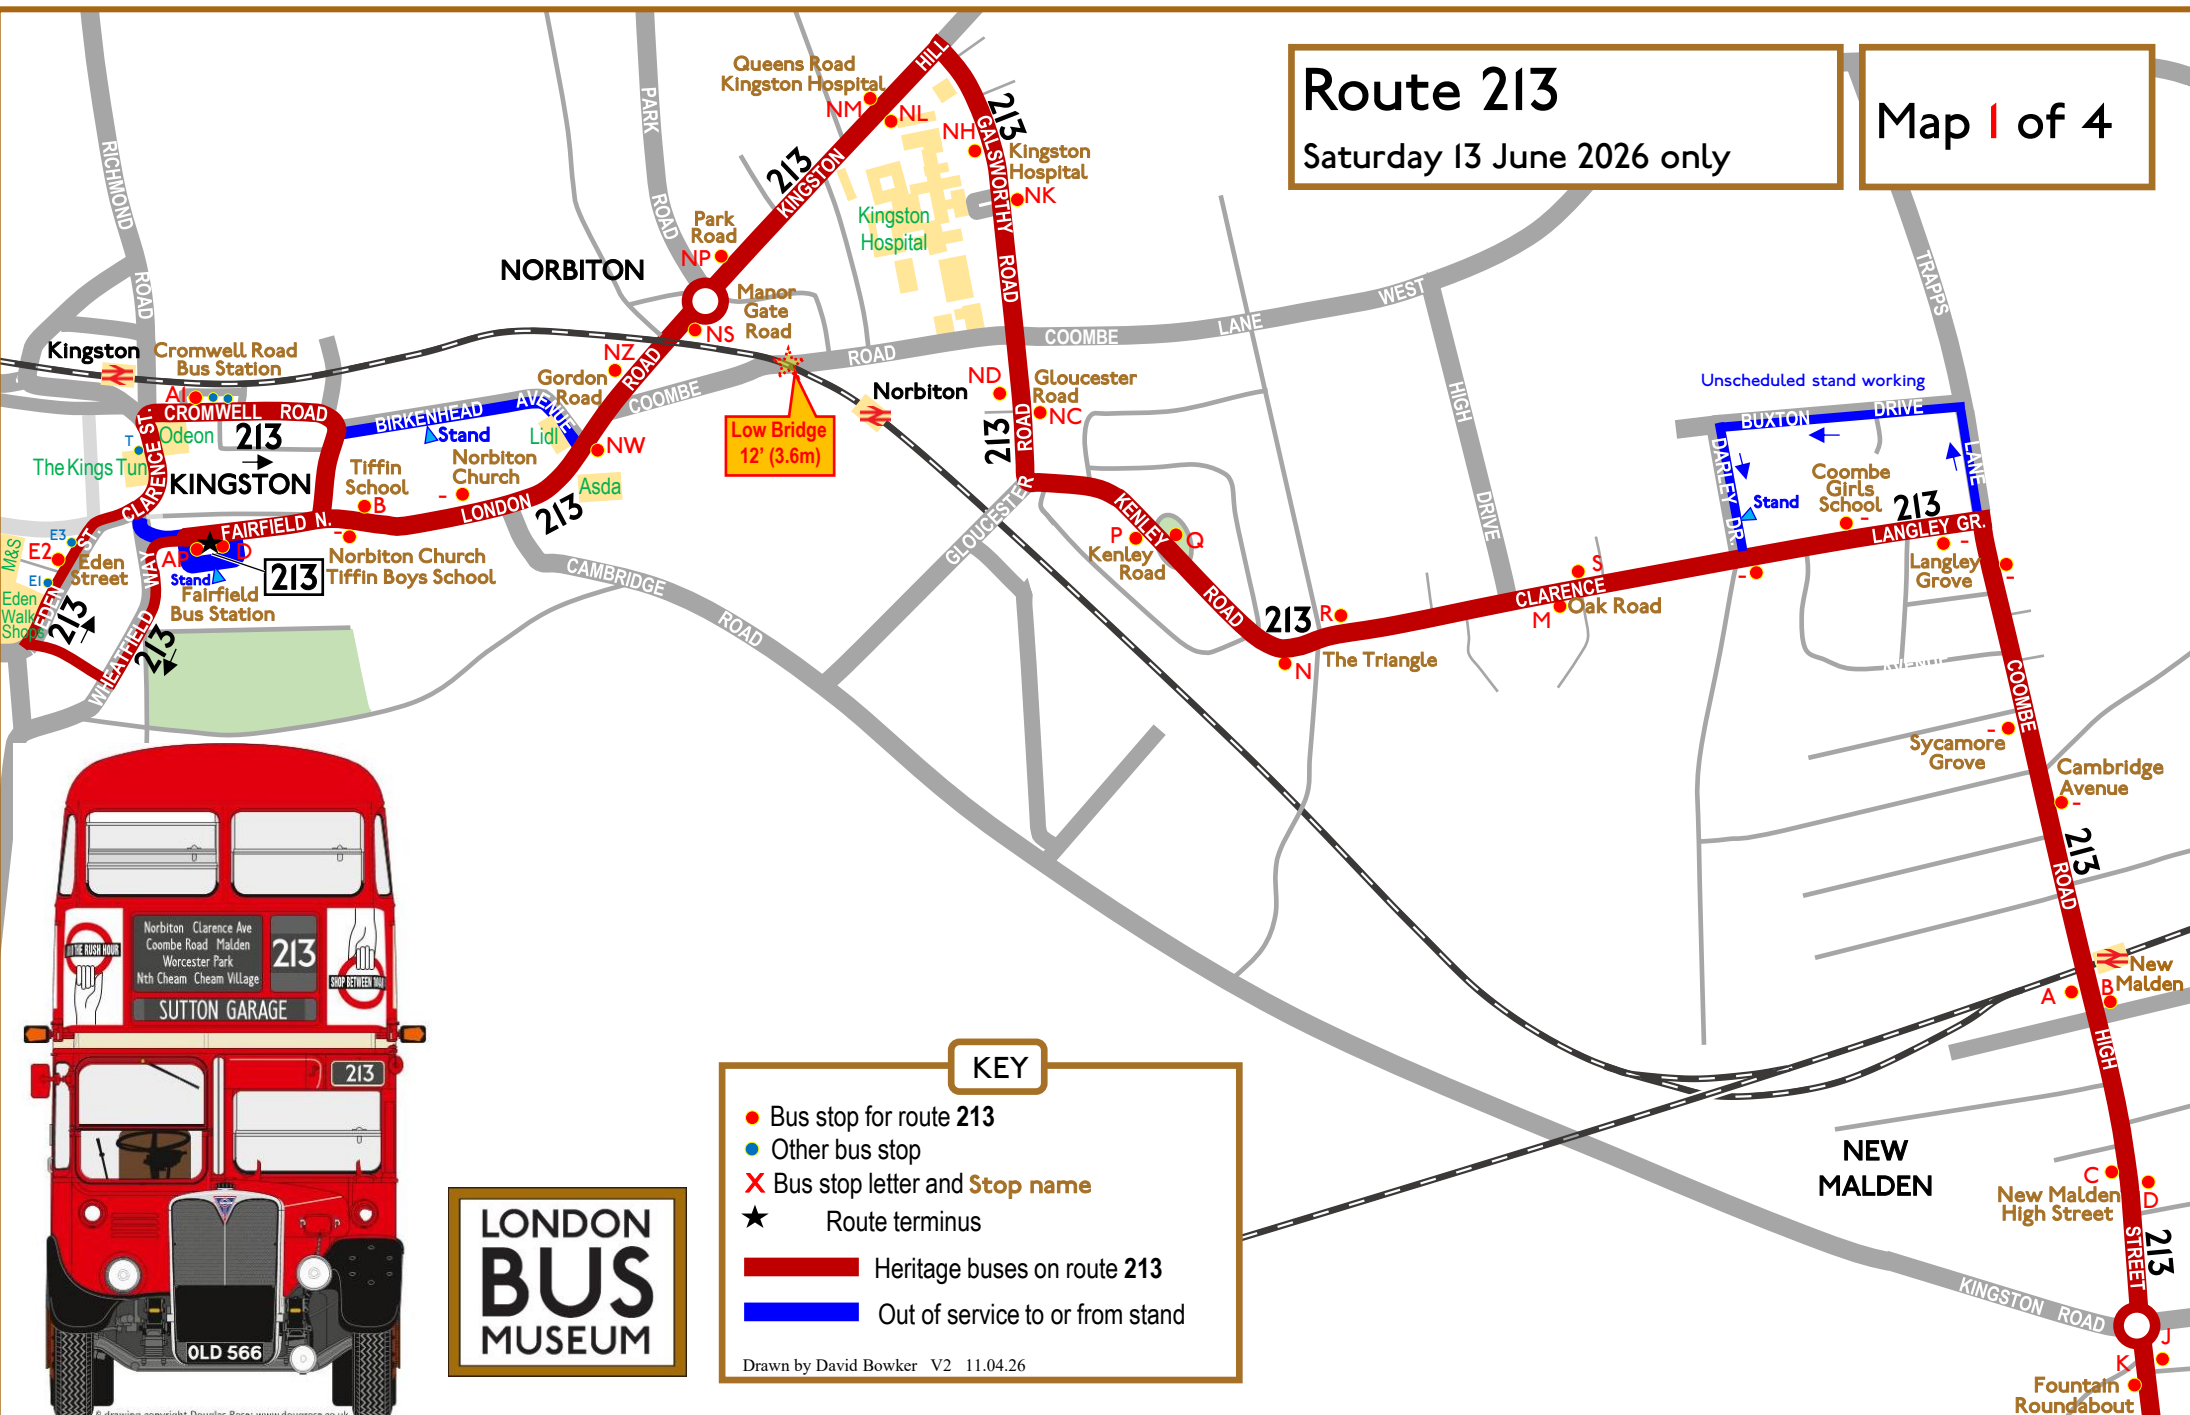

# Route 213

Saturday 13 June 2026 only

Map 1 of 4

**KEY**

- Bus stop for route 213
- Other bus stop
- X Bus stop letter and **Stop name**
- ★ Route terminus
- Heritage buses on route 213
- Out of service to or from stand

Drawn by David Bowker V2 11.04.26

# Route 213

Saturday 13 June 2026 only

Map 3 of 4

MAP 2

# Route 293

Saturday 13 June 2026 only

Map 4 of 4