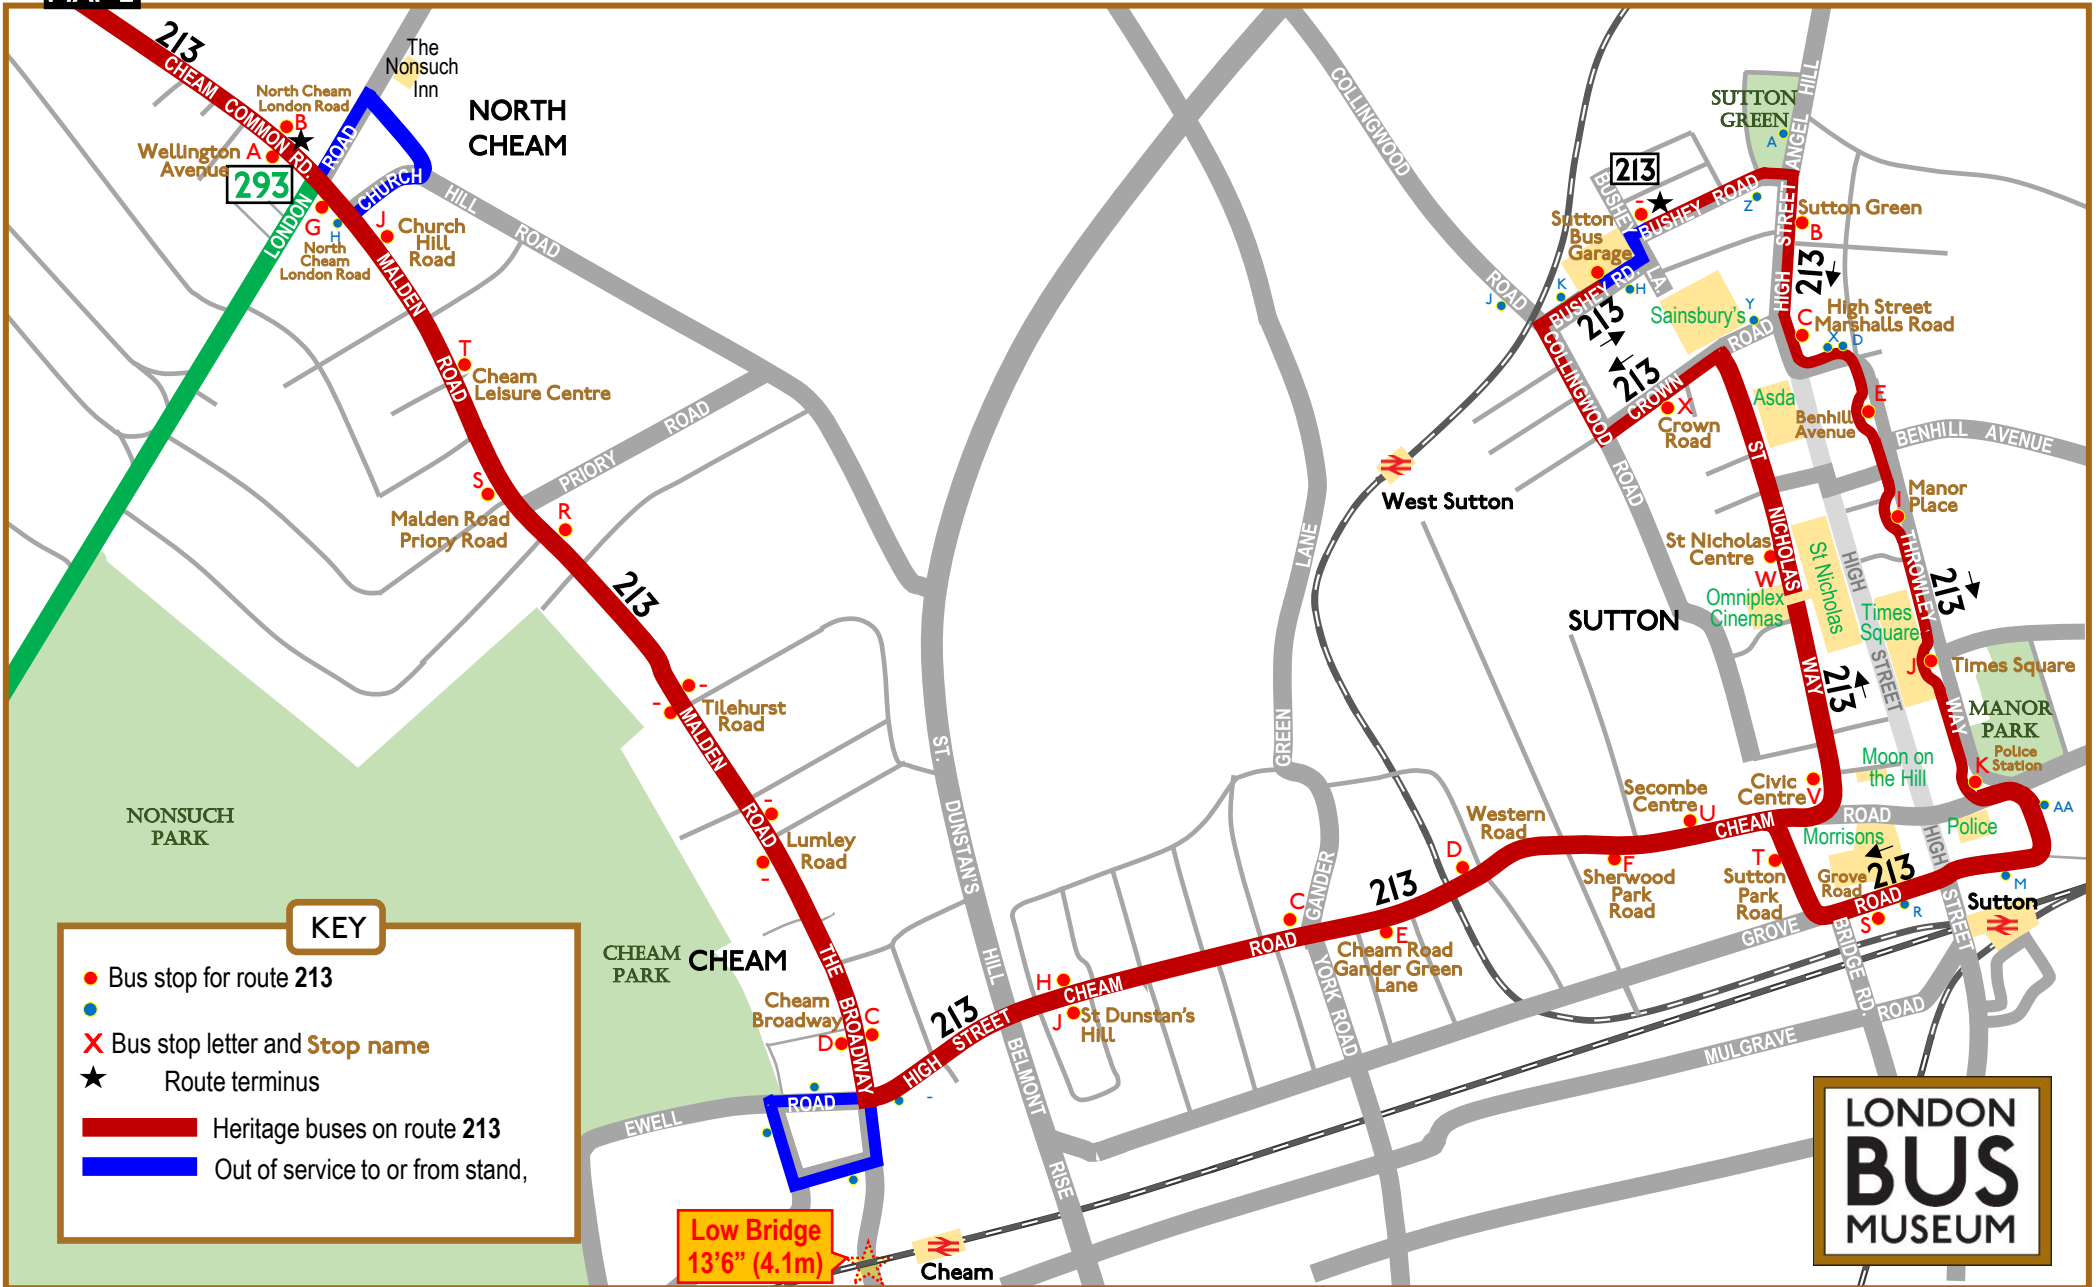

# Route 213

Saturday 13 June 2026 only

Map 1 of 4

**KEY**

- Bus stop for route 213
- Other bus stop
- X Bus stop letter and **Stop name**
- ★ Route terminus
- Heritage buses on route 213
- Out of service to or from stand

Drawn by David Bowker V2 11.04.26

# Route 213

Saturday 13 June 2026 only

Map 3 of 4

MAP 2

# Route 293

Saturday 13 June 2026 only

Map 4 of 4