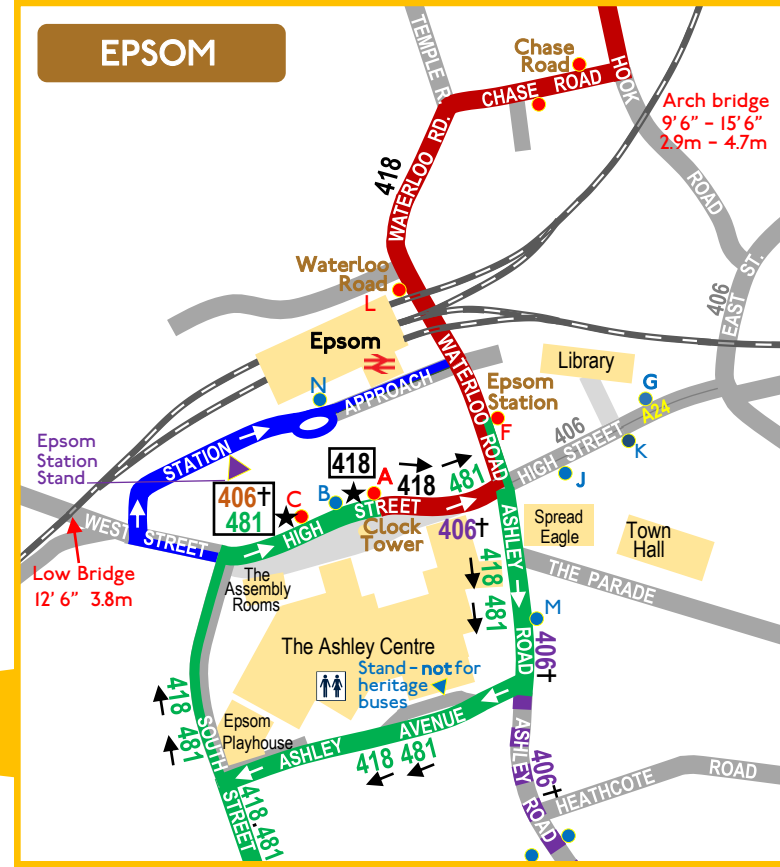

EPSOM

MAP 5

Epsom Downs

Site of Epsom Downs Station until 1989

LONDON
BUS
MUSEUM