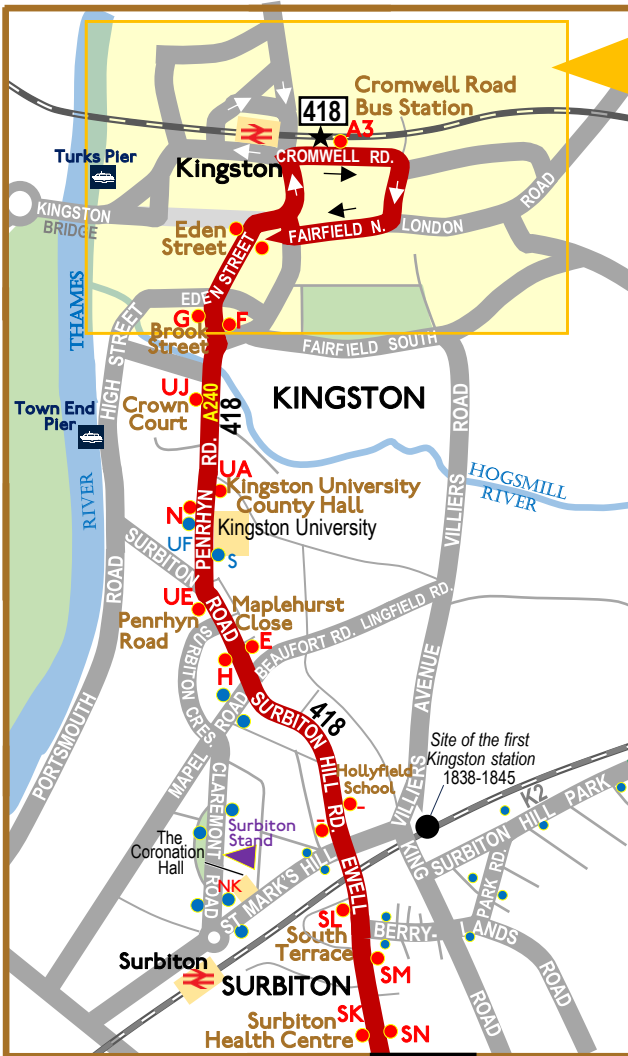

# Route 418

Sunday 8 June 2024 only

Map 1 of 6

MAP 2

KINGSTON

## KEY

- Bus stop for route 418
- Other bus stop
- ✕ Bus stop letter and **Stop name**
- Heritage buses on TfL route 418

LONDON  
**BUS**  
MUSEUM

Londonbusmuseum.com

MAP 4

# Route 418 & 481

Sunday 8 June 2024 only

Map 4 of 6

# Route 418

Sunday 8 June 2024 only

Map 6 of 6