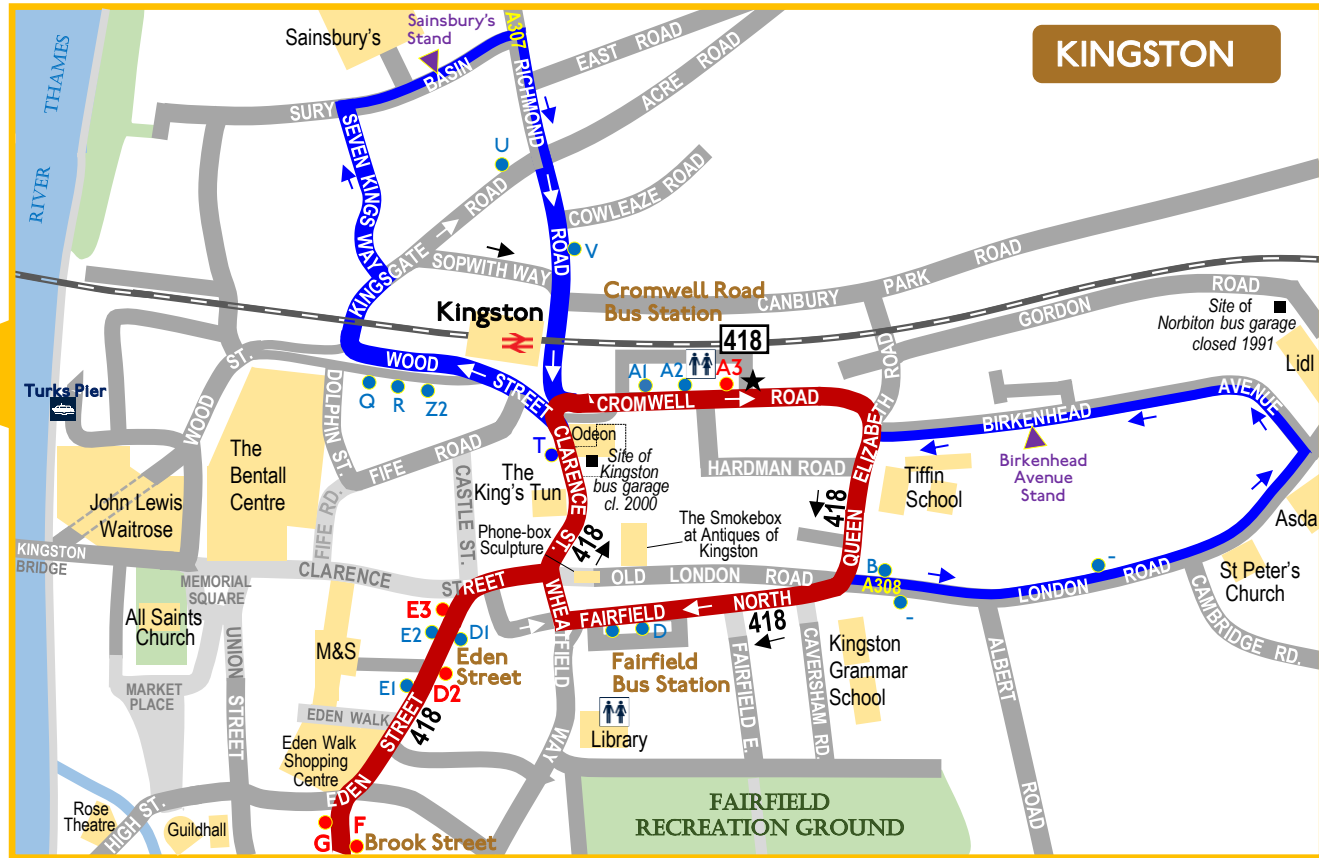

# Route 418

Sunday 8 June 2024 only

Map 1 of 6

MAP 2

KINGSTON

# Route 418

Sunday 8 June 2024 only

Map 3 of 6

# Route 418 & 481

Sunday 8 June 2024 only

Map 4 of 6

# Route 418

Sunday 8 June 2024 only

Map 6 of 6