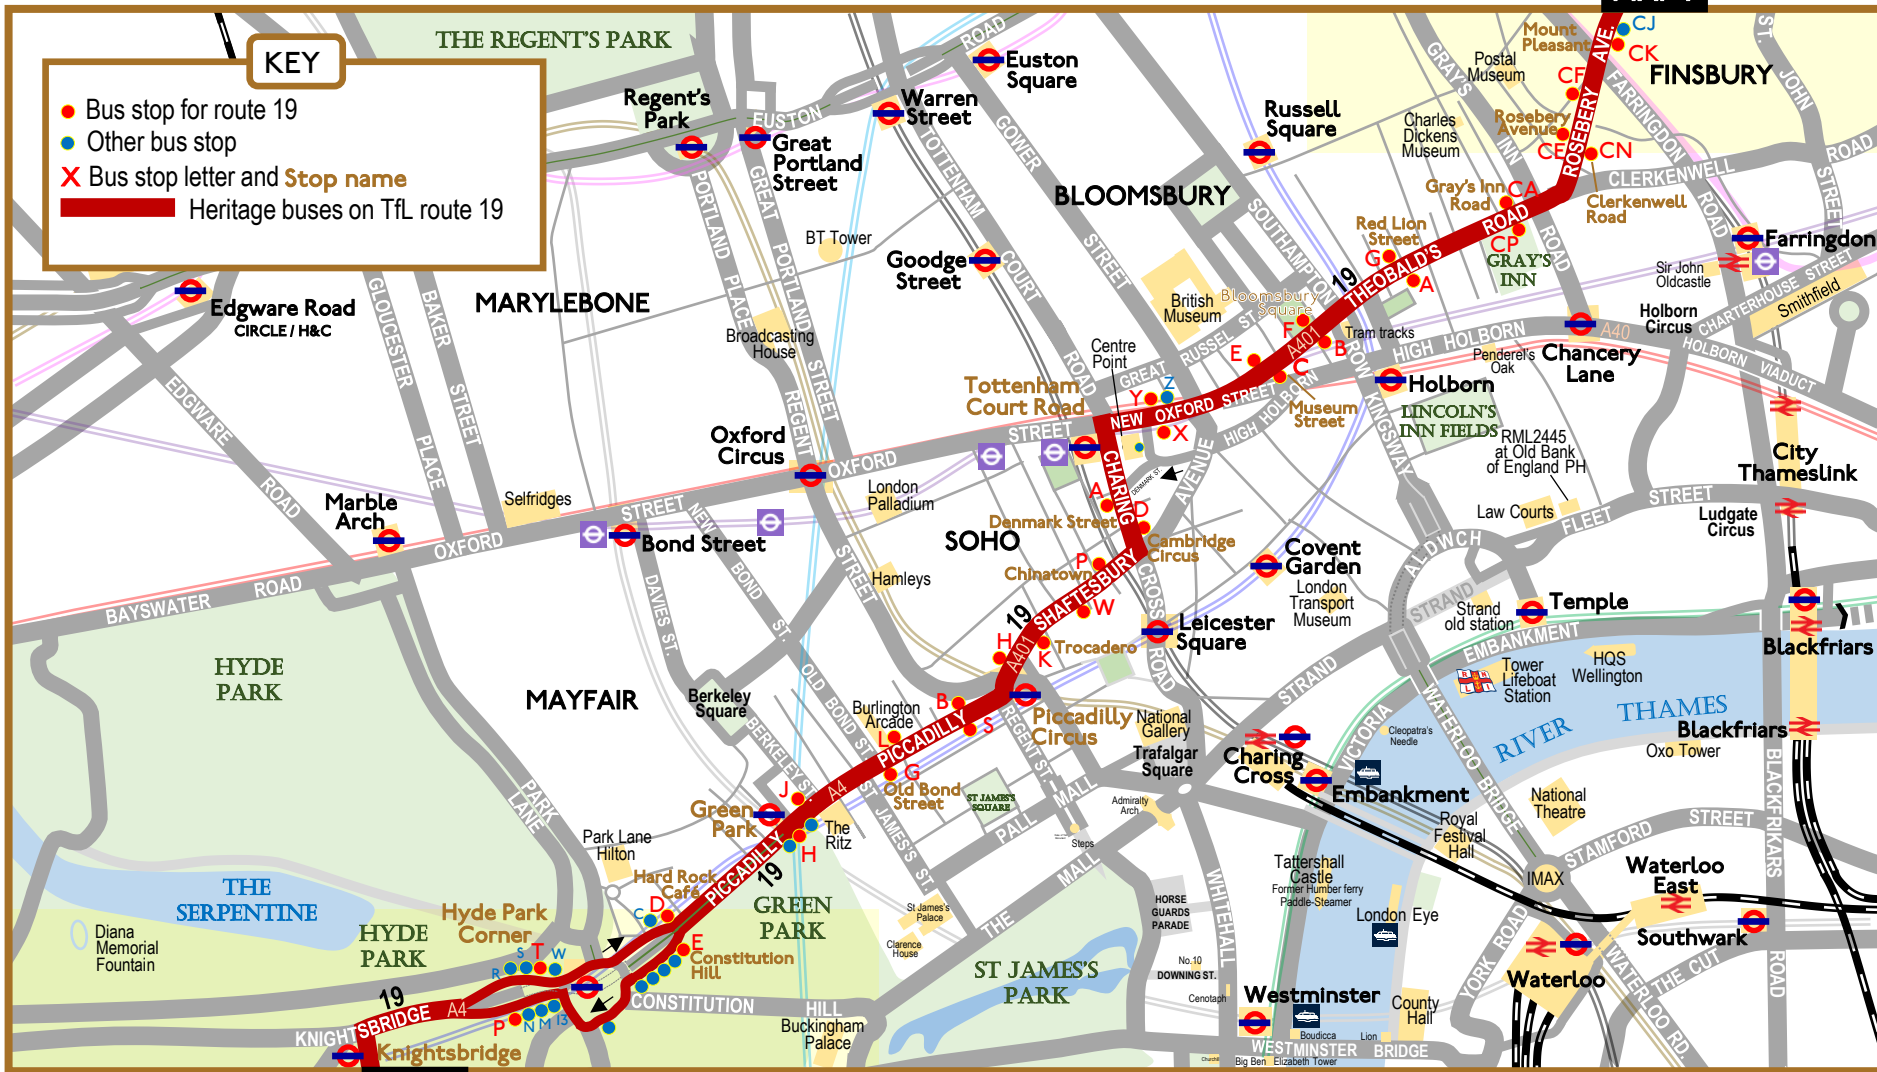

## KEY

- Bus stop for route 19
- Other bus stop
- X Bus stop letter and **Stop name**
- Heritage buses on TfL route 19
- Out of service to and from stand

LONDON  
**BUS**  
MUSEUM

# Route 19

Saturday 29 March 2025 only

## Map 2 of 3