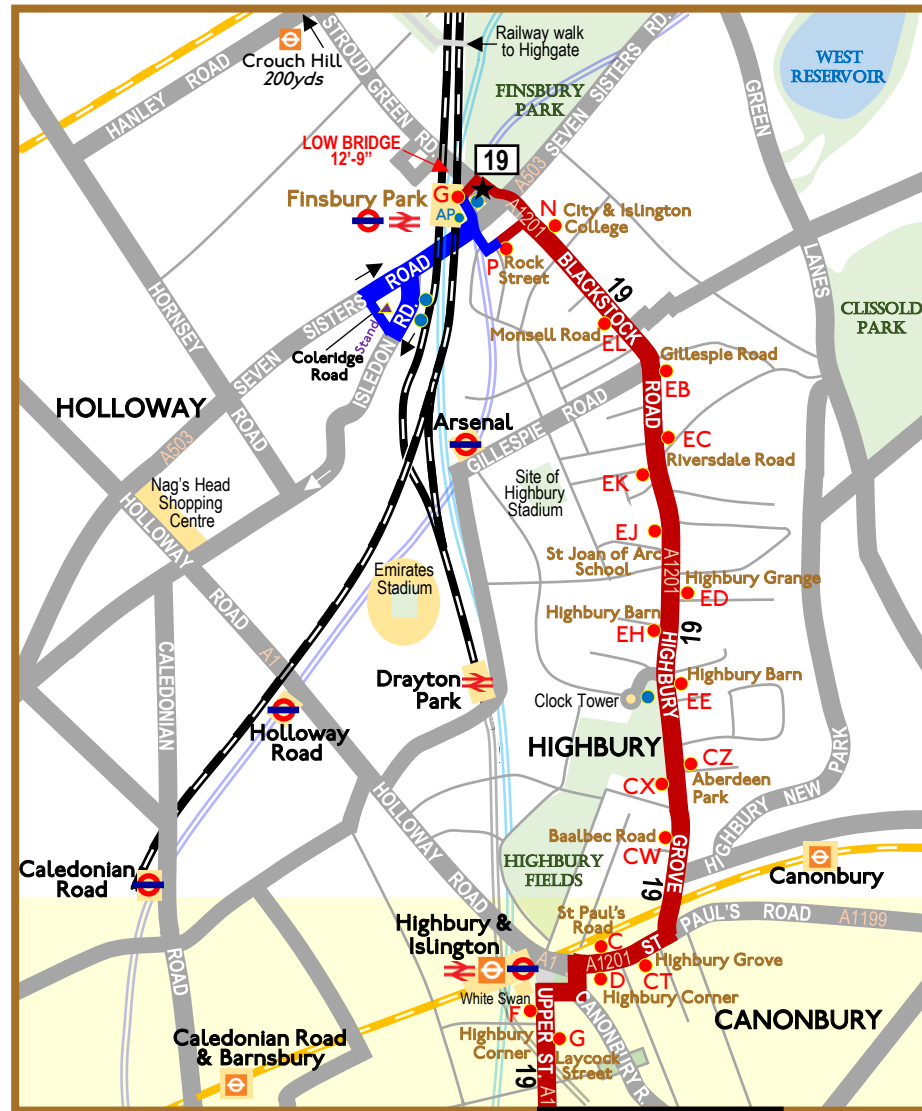

# Route 19

Saturday 29 March 2025 only

Map 1 of 3

## KEY

- Bus stop for route 19
- Other bus stop
- X Bus stop letter and **Stop name**
- Heritage buses on TfL route 19
- Out of service to and from stand

LONDON  
**BUS**  
MUSEUM

# Route 19

Saturday 29 March 2025 only