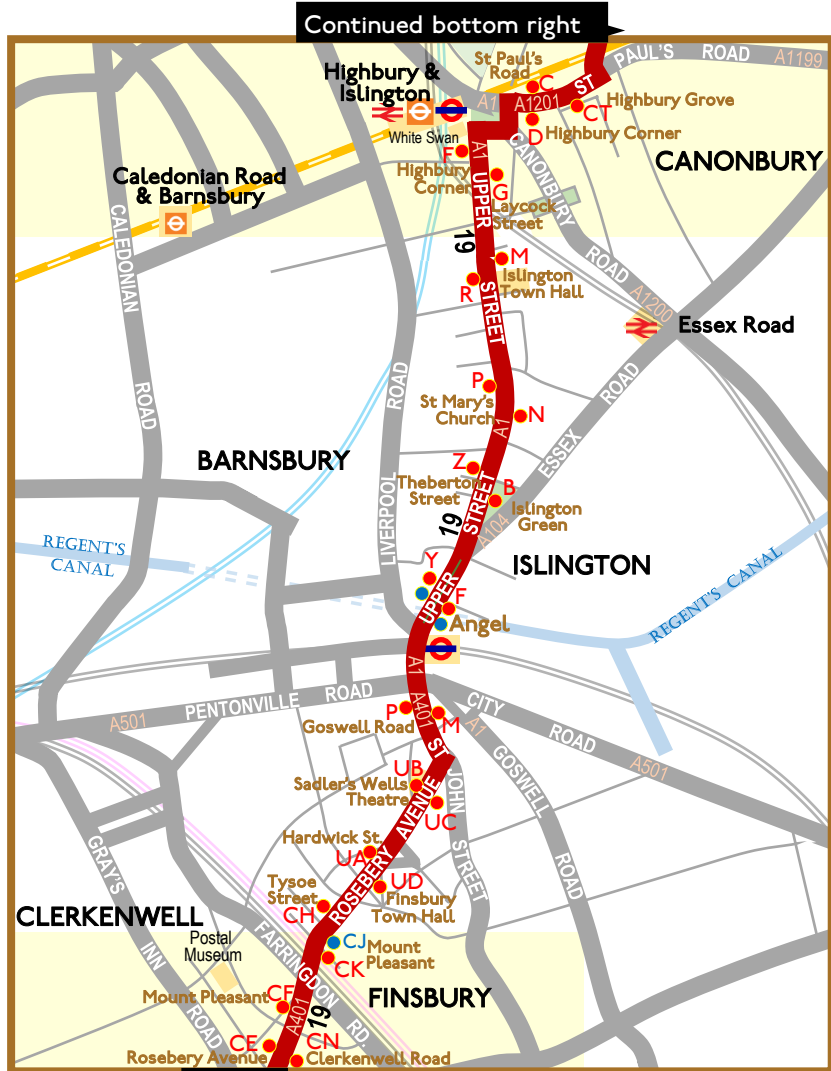

# Route 19

Saturday 29 March 2025 only

Map 1 of 3

## KEY

- Bus stop for route 19
- Other bus stop
- X Bus stop letter and **Stop name**
- Heritage buses on TfL route 19
- Out of service to and from stand

LONDON  
**BUS**  
MUSEUM

# Route 19

Saturday 29 March 2025 only

### KEY

- Bus stop for route 19
- Other bus stop
- X Bus stop letter and Stop name
- Heritage buses on TfL route 19
- Out of service to and from stand