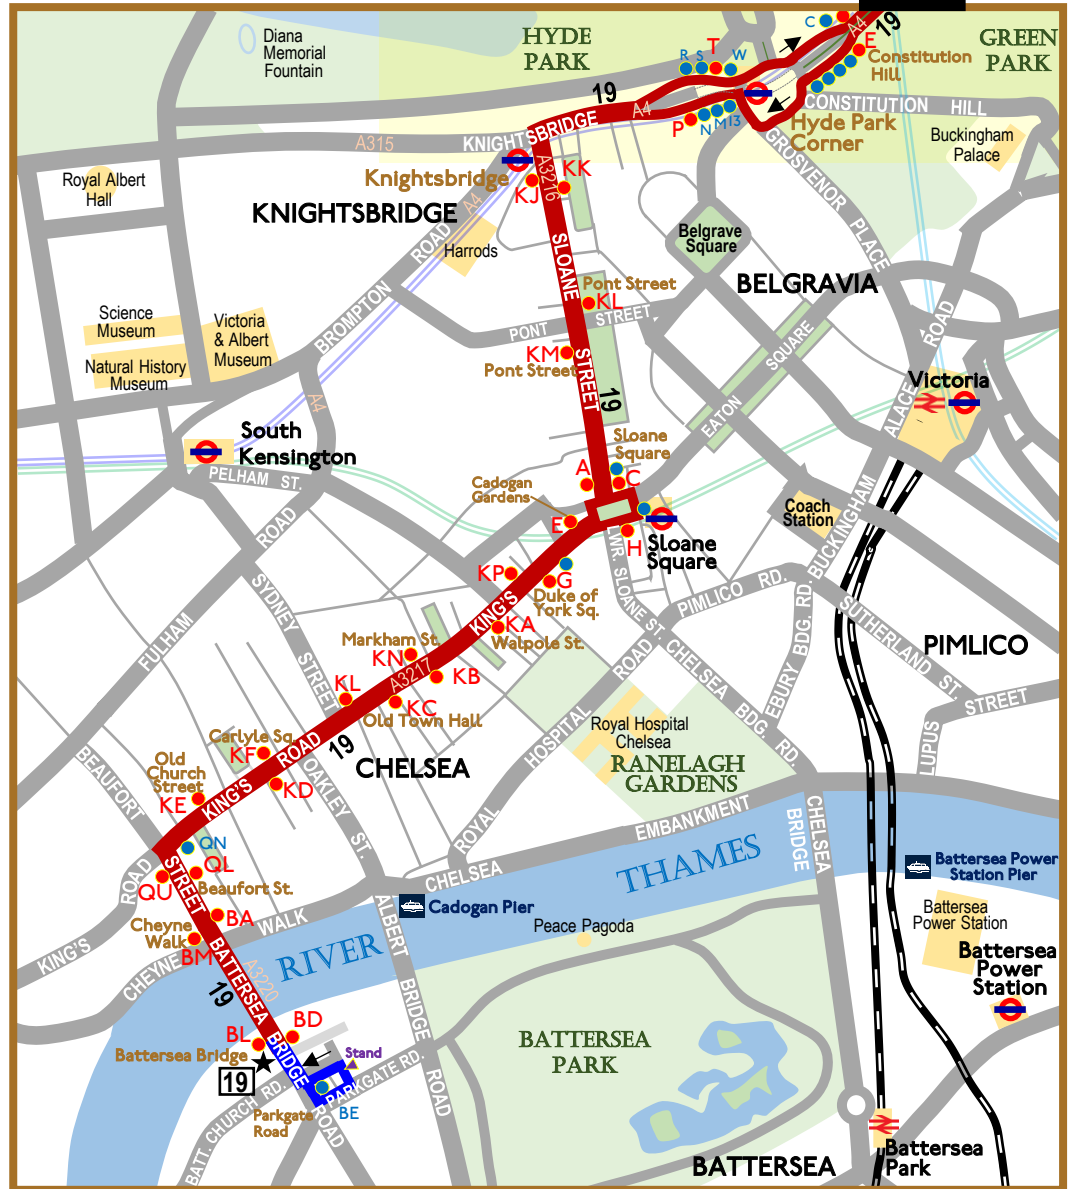

Route 19

Saturday 29 March 2025 only

Map 3 of 3

KEY

- Bus stop for route 19
- Other bus stop
- X Bus stop letter and Stop name
- Heritage buses on TfL route 19
- Out of service to and from stand