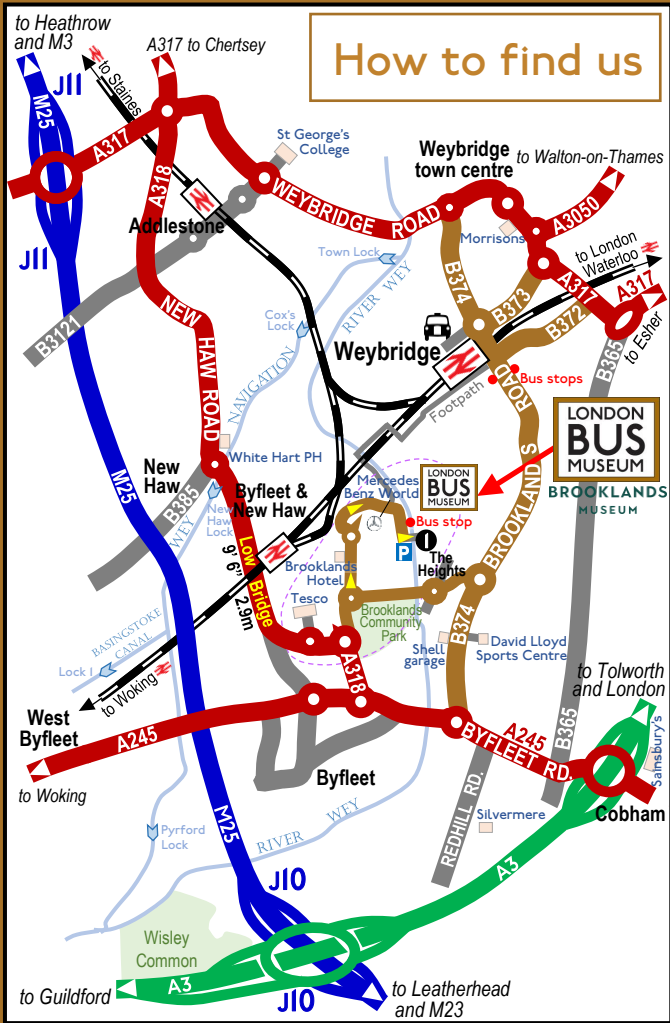

BUS EVENTS 2025

29
March

Heritage Day
Route 19
Finsbury Park to
Battersea Bridge

13
April

Spring Gathering
BROOKLANDS
MUSEUM

8
June

Heritage Day
Route 418
Kingston to
Epsom and Leatherhead

22
June

Summer Festival
BROOKLANDS
MUSEUM

13
September

Heritage Day
Route 54
Woolwich to
Elmers End

19
October

TransportFest
BROOKLANDS
MUSEUM

All our events
10:00 – 17:00

A free bus 462 runs to and from
Weybridge station and High Street
during all our events at Brooklands

londonbusmuseum.com

How to find us

London Bus Museum Shop
**SHILLIBEEER
 PLACE**

The shop is open
 362 days a year
 when Museum
 is open or
 24/7 on-line

The place to shop for Museum souvenirs, Books,
 Models, Gifts for adults, Many items for children
 and for the enthusiast