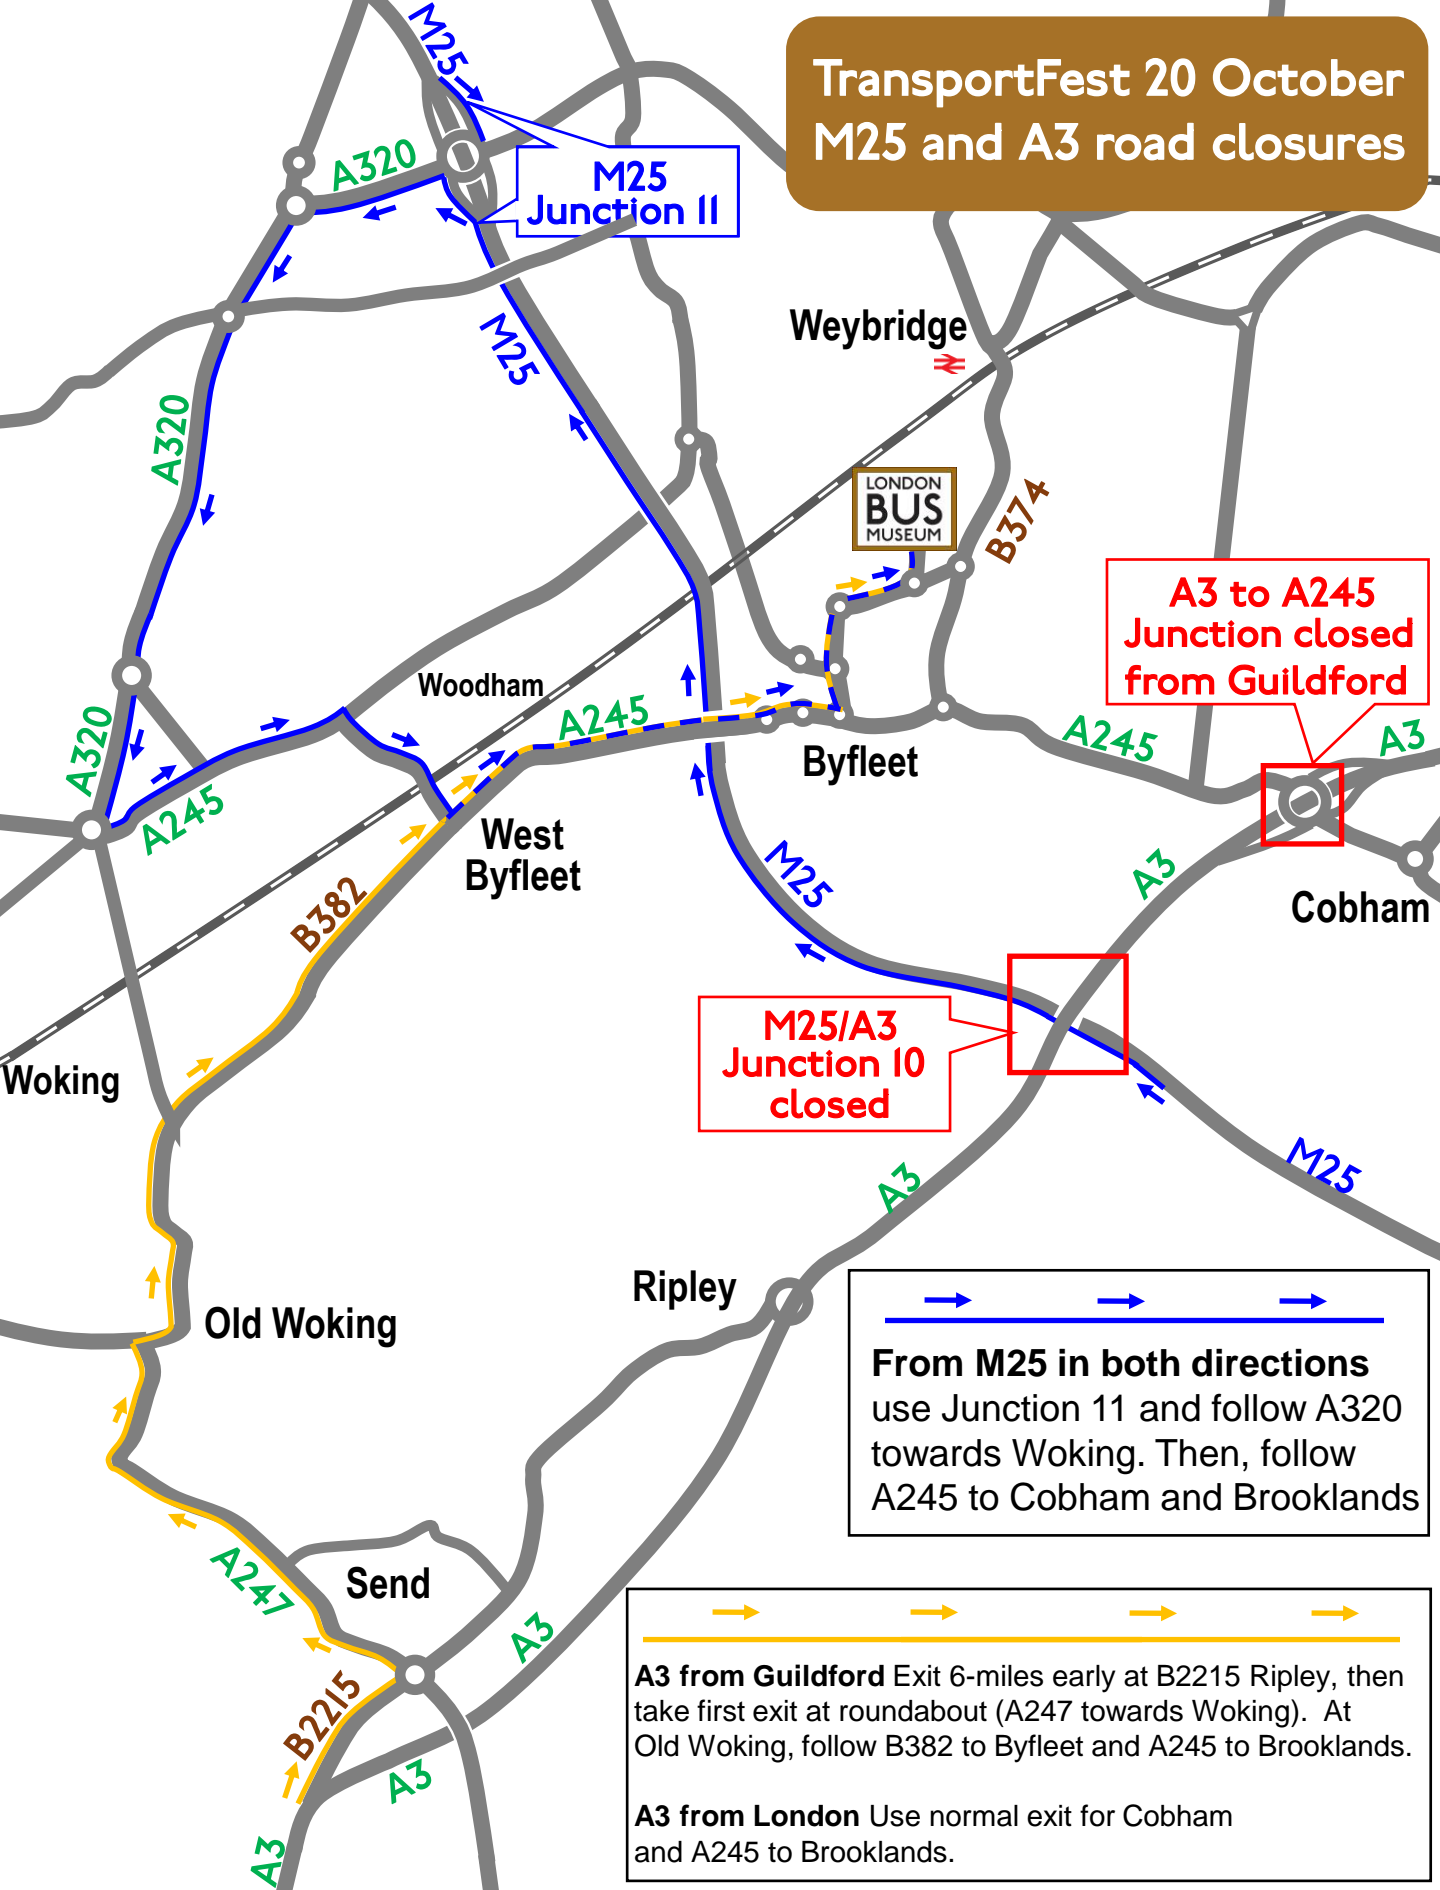

# TransportFest 20 October M25 and A3 road closures

M25  
Junction 11

A3 to A245  
Junction closed  
from Guildford

M25/A3  
Junction 10  
closed

→ → →  
**From M25 in both directions**  
use Junction 11 and follow A320  
towards Woking. Then, follow  
A245 to Cobham and Brooklands

→ → → →  
**A3 from Guildford** Exit 6-miles early at B2215 Ripley, then  
take first exit at roundabout (A247 towards Woking). At  
Old Woking, follow B382 to Byfleet and A245 to Brooklands.  
**A3 from London** Use normal exit for Cobham  
and A245 to Brooklands.