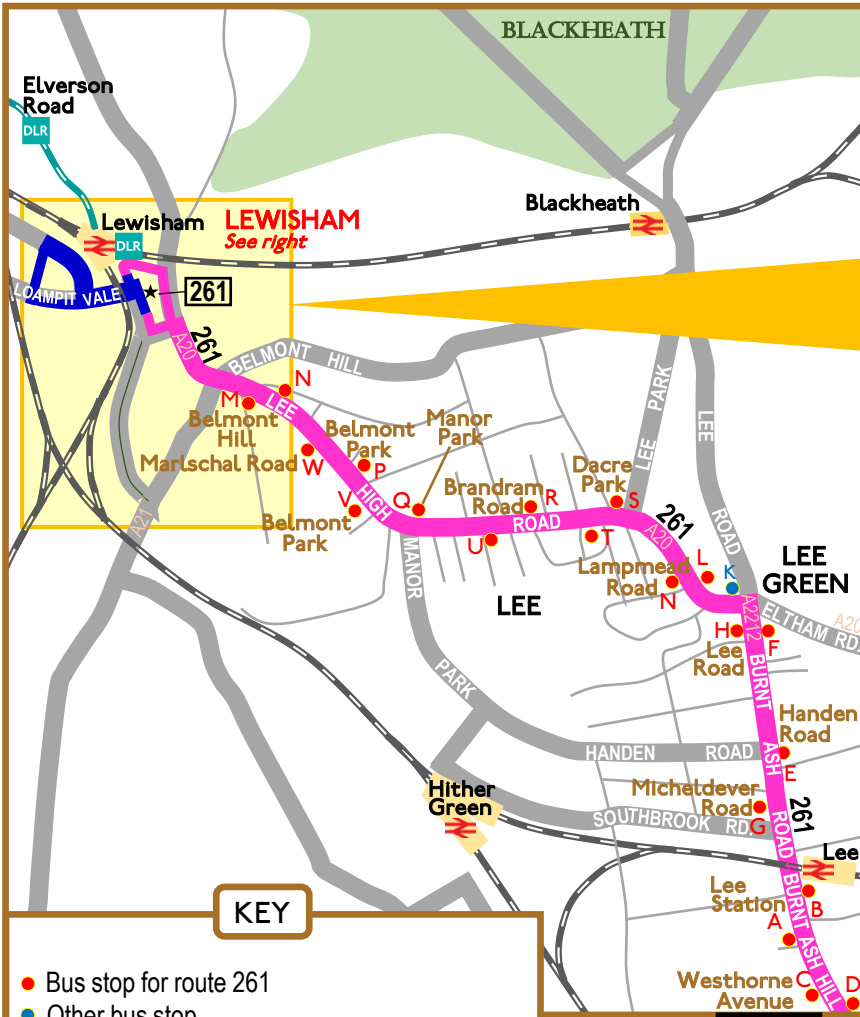

Route 261

Saturday 14 September 2024 only

LONDON
BUS
MUSEUM

Map 1 of 5

MAP 2

Route 261

Saturday 14 September 2024 only

Map 2 of 5

Continued top right

MAP 3

Routes 61 & 261 heritage day

Saturday 14 September 2024 only

LONDON
BUS
MUSEUM

Map **3** of 5

Routes 61 & 261 heritage day

Saturday 14 September 2024 only

The Crown

MAP 3

MAP 5

KEY

- Bus stop for route 61
 - Other bus stop
 - X Bus stop letter and **Stop name**
-
- Heritage buses on TfL route 61
 - Heritage buses on TfL route 261
 - Heritage buses on TfL routes 61 & 261
 - Heritage buses on other routes

47 to Farnborough
402 to Green Street Green

471 to Green Street Green

Route 61

Saturday 14 September 2024 only

Map 5 of 5

Cont. top right

Cont. bottom left

¼ mile gap to map 3