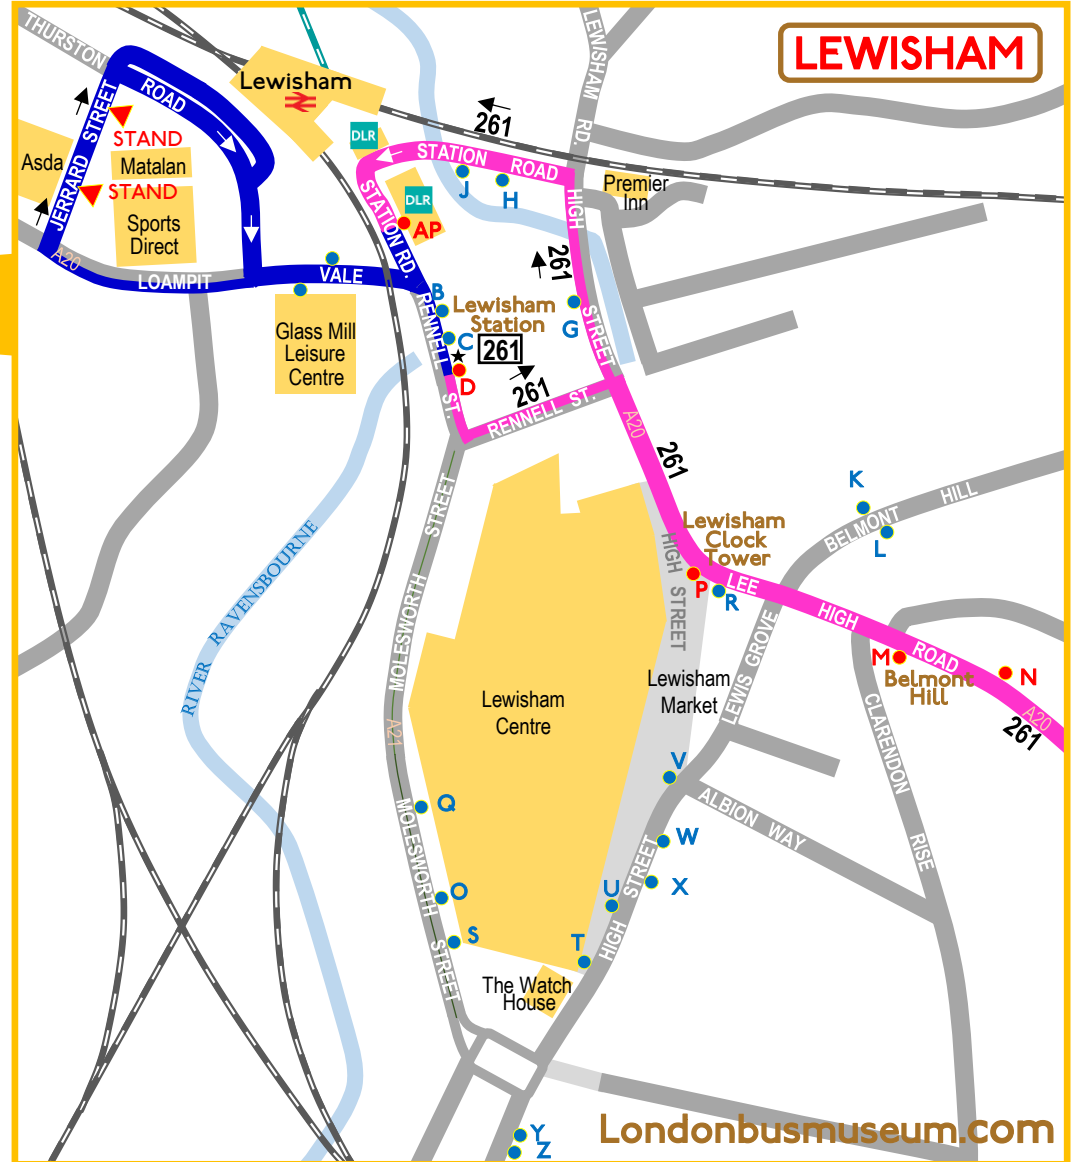

Route 261

Saturday 14 September 2024 only

LONDON
BUS
MUSEUM

Map 1 of 5

MAP 2

Route 261

Saturday 14 September 2024 only

Map 2 of 5

Continued top right

MAP 3

Routes 61 & 261 heritage day

Saturday 14 September 2024 only

LONDON
BUS
MUSEUM

Map **3** of 5

Routes 61 & 261 heritage day

Saturday 14 September 2024 only

The Crown

MAP 3

MAP 5

KEY

- Bus stop for route 61
 - Other bus stop
 - X Bus stop letter and **Stop name**
-
- Heritage buses on TfL route 61
 - Heritage buses on TfL route 261
 - Heritage buses on TfL routes 61 & 261
 - Heritage buses on other routes

47 to Farnborough
402 to Green Street Green

471 to Green Street Green

Route 61

Saturday 14 September 2024 only

Map 5 of 5

Cont. top right

Cont. bottom left

¼ mile gap to map 3