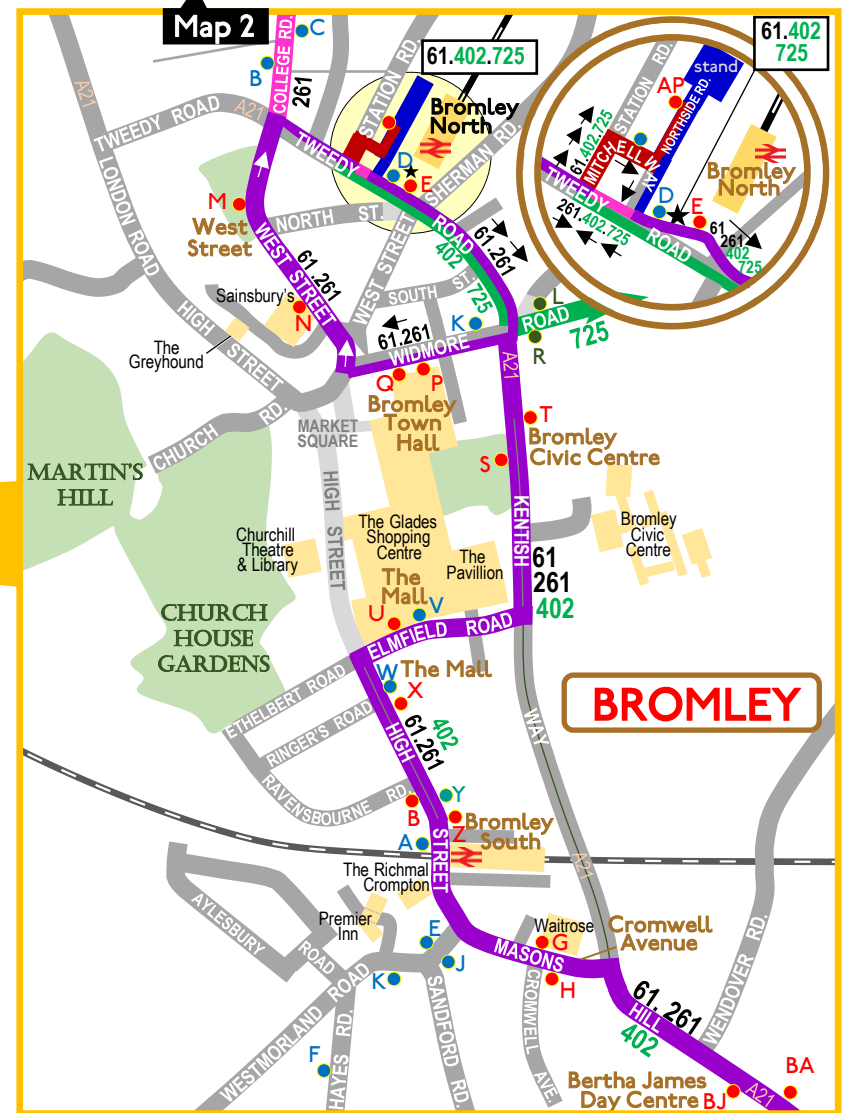

Route 261

Saturday 14 September 2024 only

LONDON
BUS
MUSEUM

Map 1 of 5

MAP 2

Route 261

Saturday 14 September 2024 only

Map 2 of 5

Continued top right

MAP 3

Routes 61 & 261 heritage day

Saturday 14 September 2024 only

LONDON
BUS
MUSEUM

Map **3** of 5

Routes 61 & 261 heritage day

Saturday 14 September 2024 only

The Crown

MAP 3

MAP 5

KEY

- Bus stop for route 61
 - Other bus stop
 - X Bus stop letter and **Stop name**
-
- Heritage buses on TfL route 61
 - Heritage buses on TfL route 261
 - Heritage buses on TfL routes 61 & 261
 - Heritage buses on other routes

47 to Farnborough
402 to Green Street Green

471 to Green Street Green

Route 61

Saturday 14 September 2024 only

Map 5 of 5

Cont. top right

Cont. bottom left

¼ mile gap to map 3