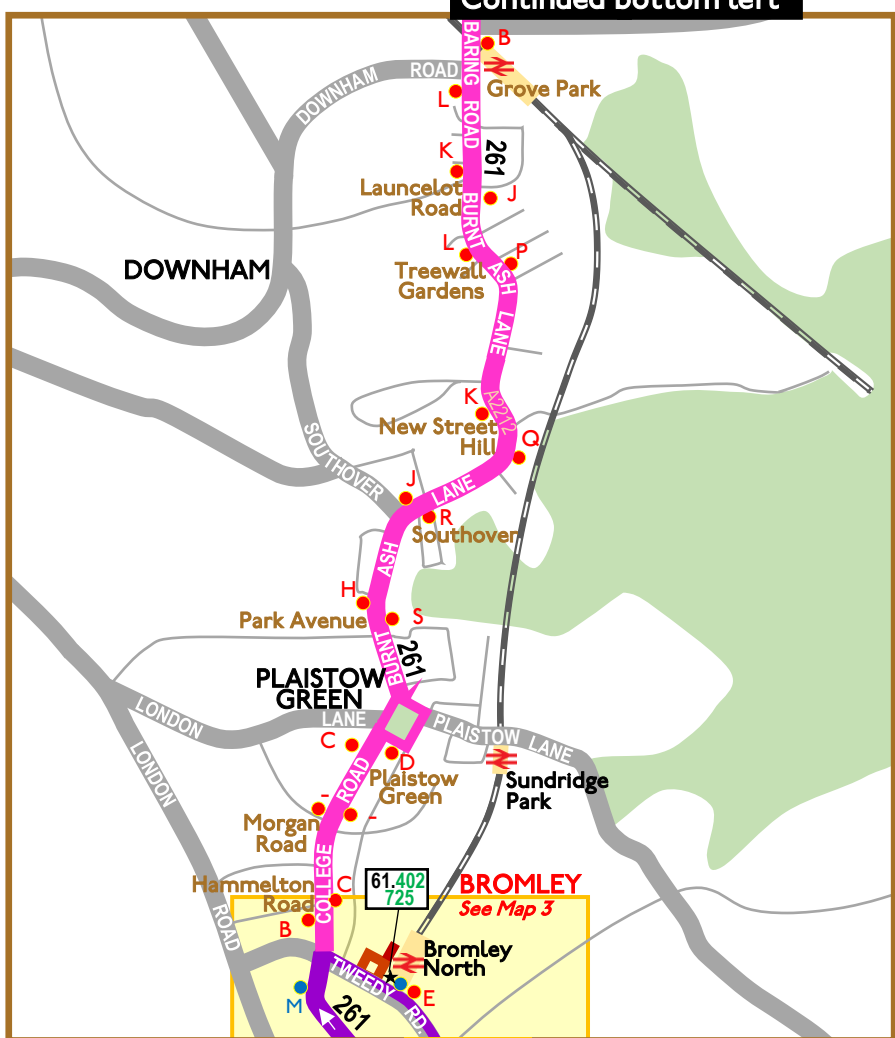

Route 261

Saturday 14 September 2024 only

LONDON
BUS
MUSEUM

Map 1 of 5

MAP 2

Route 261

Saturday 14 September 2024 only

Map 2 of 5

Continued top right

MAP 3

Routes 61 & 261 heritage day

Saturday 14 September 2024 only

LONDON
BUS
MUSEUM

Map **3** of 5

Routes 61 & 261 heritage day

Saturday 14 September 2024 only

The Crown

MAP 3

MAP 5

KEY

- Bus stop for route 61
 - Other bus stop
 - X Bus stop letter and **Stop name**
-
- Heritage buses on TfL route 61
 - Heritage buses on TfL route 261
 - Heritage buses on TfL routes 61 & 261
 - Heritage buses on other routes

47 to Farnborough
402 to Green Street Green

471 to Green Street Green

Route 61

Saturday 14 September 2024 only

Map 5 of 5

Cont. top right

Cont. bottom left

¼ mile gap to map 3