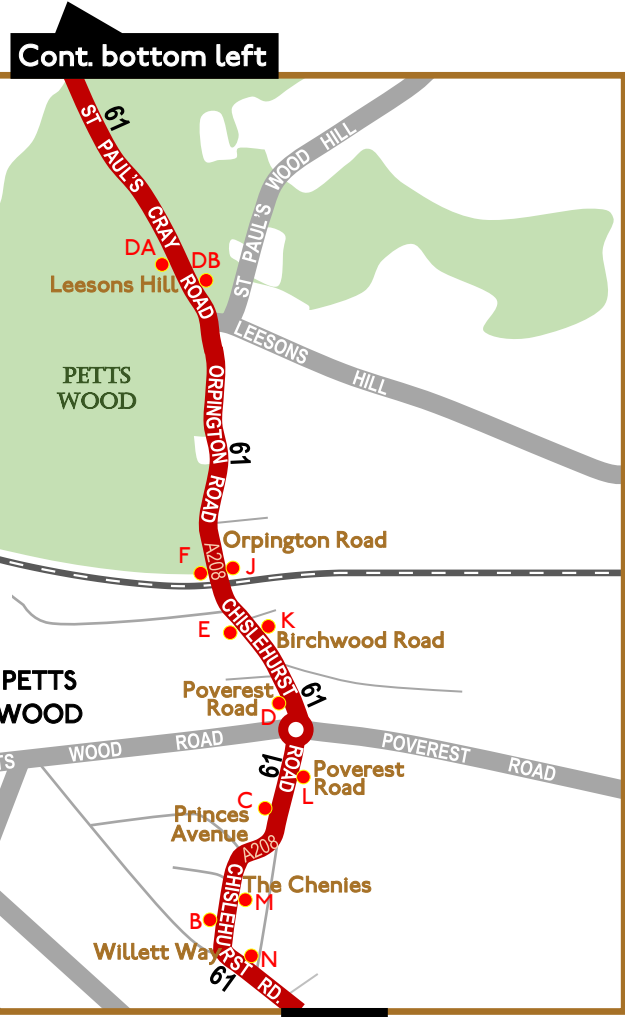

Route 261

Saturday 14 September 2024 only

LONDON
BUS
MUSEUM

Map 1 of 5

MAP 2

Route 261

Saturday 14 September 2024 only

Map 2 of 5

Continued top right

MAP 3

Routes 61 & 261 heritage day

Saturday 14 September 2024 only

LONDON
BUS
MUSEUM

Map **3** of 5

Routes 61 & 261 heritage day

Saturday 14 September 2024 only

The Crown

MAP 3

MAP 5

KEY

- Bus stop for route 61
 - Other bus stop
 - X Bus stop letter and **Stop name**
-
- Heritage buses on TfL route 61
 - Heritage buses on TfL route 261
 - Heritage buses on TfL routes 61 & 261
 - Heritage buses on other routes

47 to Farnborough
402 to Green Street Green

471 to Green Street Green

Route 61

Saturday 14 September 2024 only

Map 5 of 5

Cont. top right

Cont. bottom left

¼ mile gap to map 3