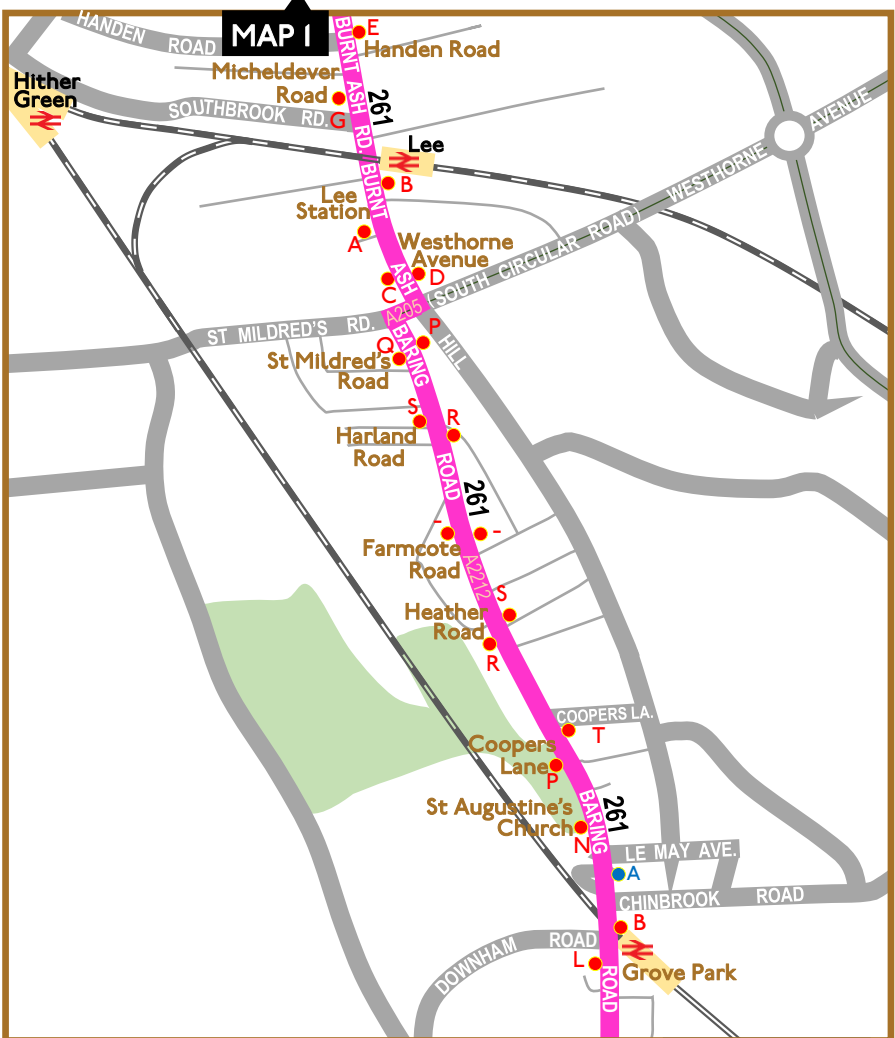

Route 261

Saturday 14 September 2024 only

LONDON
BUS
MUSEUM

Map 1 of 5

MAP 2

Route 261

Saturday 14 September 2024 only

Map 2 of 5

Continued top right

MAP 3

Routes 61 & 261 heritage day

Saturday 14 September 2024 only

LONDON
BUS
MUSEUM

Map **3** of 5

Routes 61 & 261 heritage day

Saturday 14 September 2024 only

The Crown

MAP 3

MAP 5

KEY

- Bus stop for route 61
 - Other bus stop
 - X Bus stop letter and **Stop name**
-
- Heritage buses on TfL route 61
 - Heritage buses on TfL route 261
 - Heritage buses on TfL routes 61 & 261
 - Heritage buses on other routes

47 to Farnborough
402 to Green Street Green

471 to Green Street Green

Route 61

Saturday 14 September 2024 only

Map 5 of 5

Cont. top right

Cont. bottom left

¼ mile gap to map 3