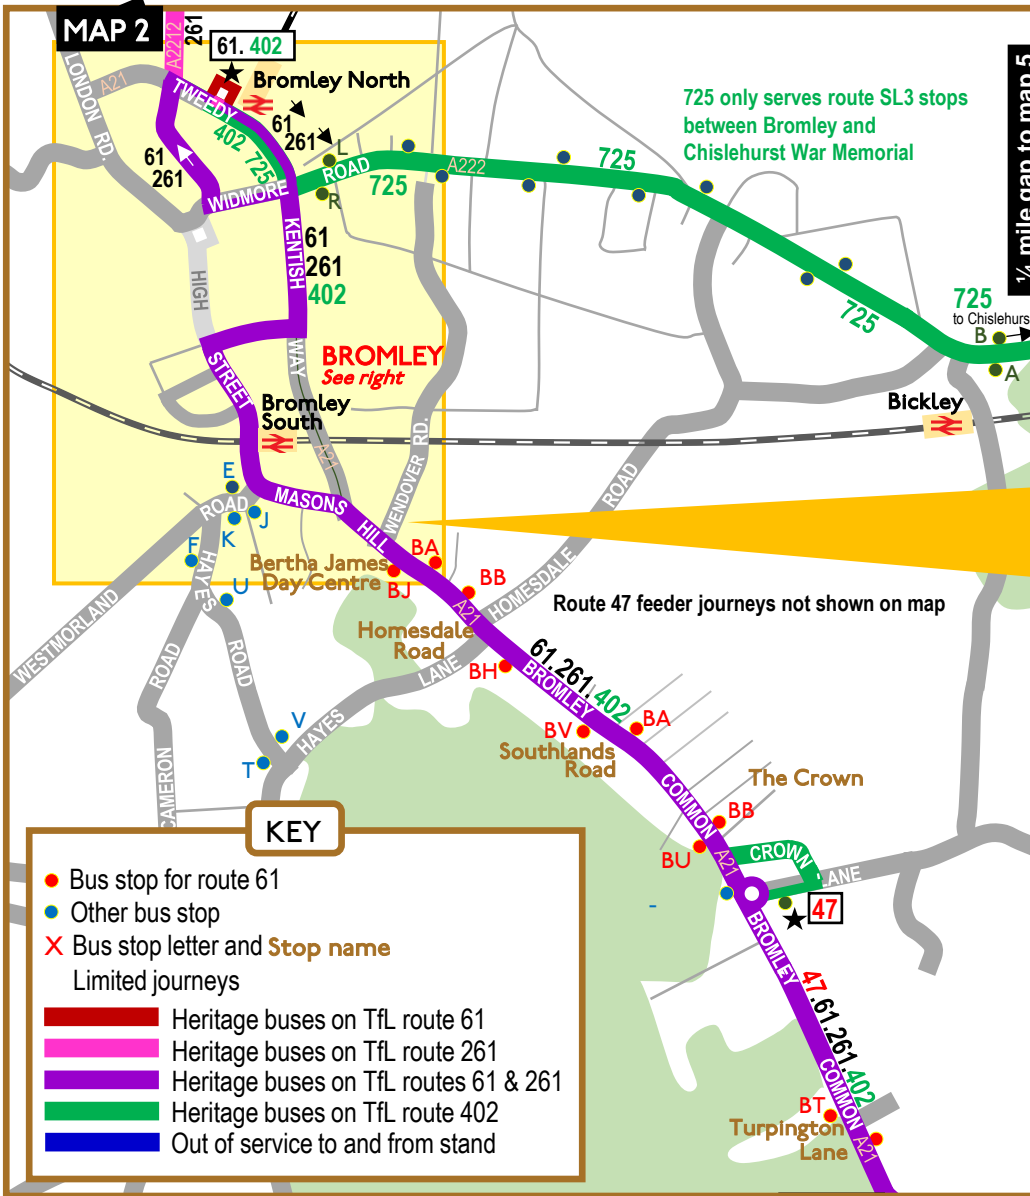

Route 261

Saturday 14 September 2024 only

LONDON
BUS
MUSEUM

Map 1 of 5

MAP 2

Route 261

Saturday 14 September 2024 only

Map 2 of 5

Continued top right

MAP 3

Routes 61 & 261 heritage day

Saturday 14 September 2024 only

LONDON
BUS
MUSEUM

Map **3** of 5

Routes 61 & 261 heritage day

Saturday 14 September 2024 only

The Crown

MAP 3

MAP 5

KEY

- Bus stop for route 61
 - Other bus stop
 - X Bus stop letter and **Stop name**
-
- Heritage buses on TfL route 61
 - Heritage buses on TfL route 261
 - Heritage buses on TfL routes 61 & 261
 - Heritage buses on other routes

47 to Farnborough
402 to Green Street Green

471 to Green Street Green

Route 61

Saturday 14 September 2024 only

Map 5 of 5

Cont. top right

Cont. bottom left

¼ mile gap to map 3