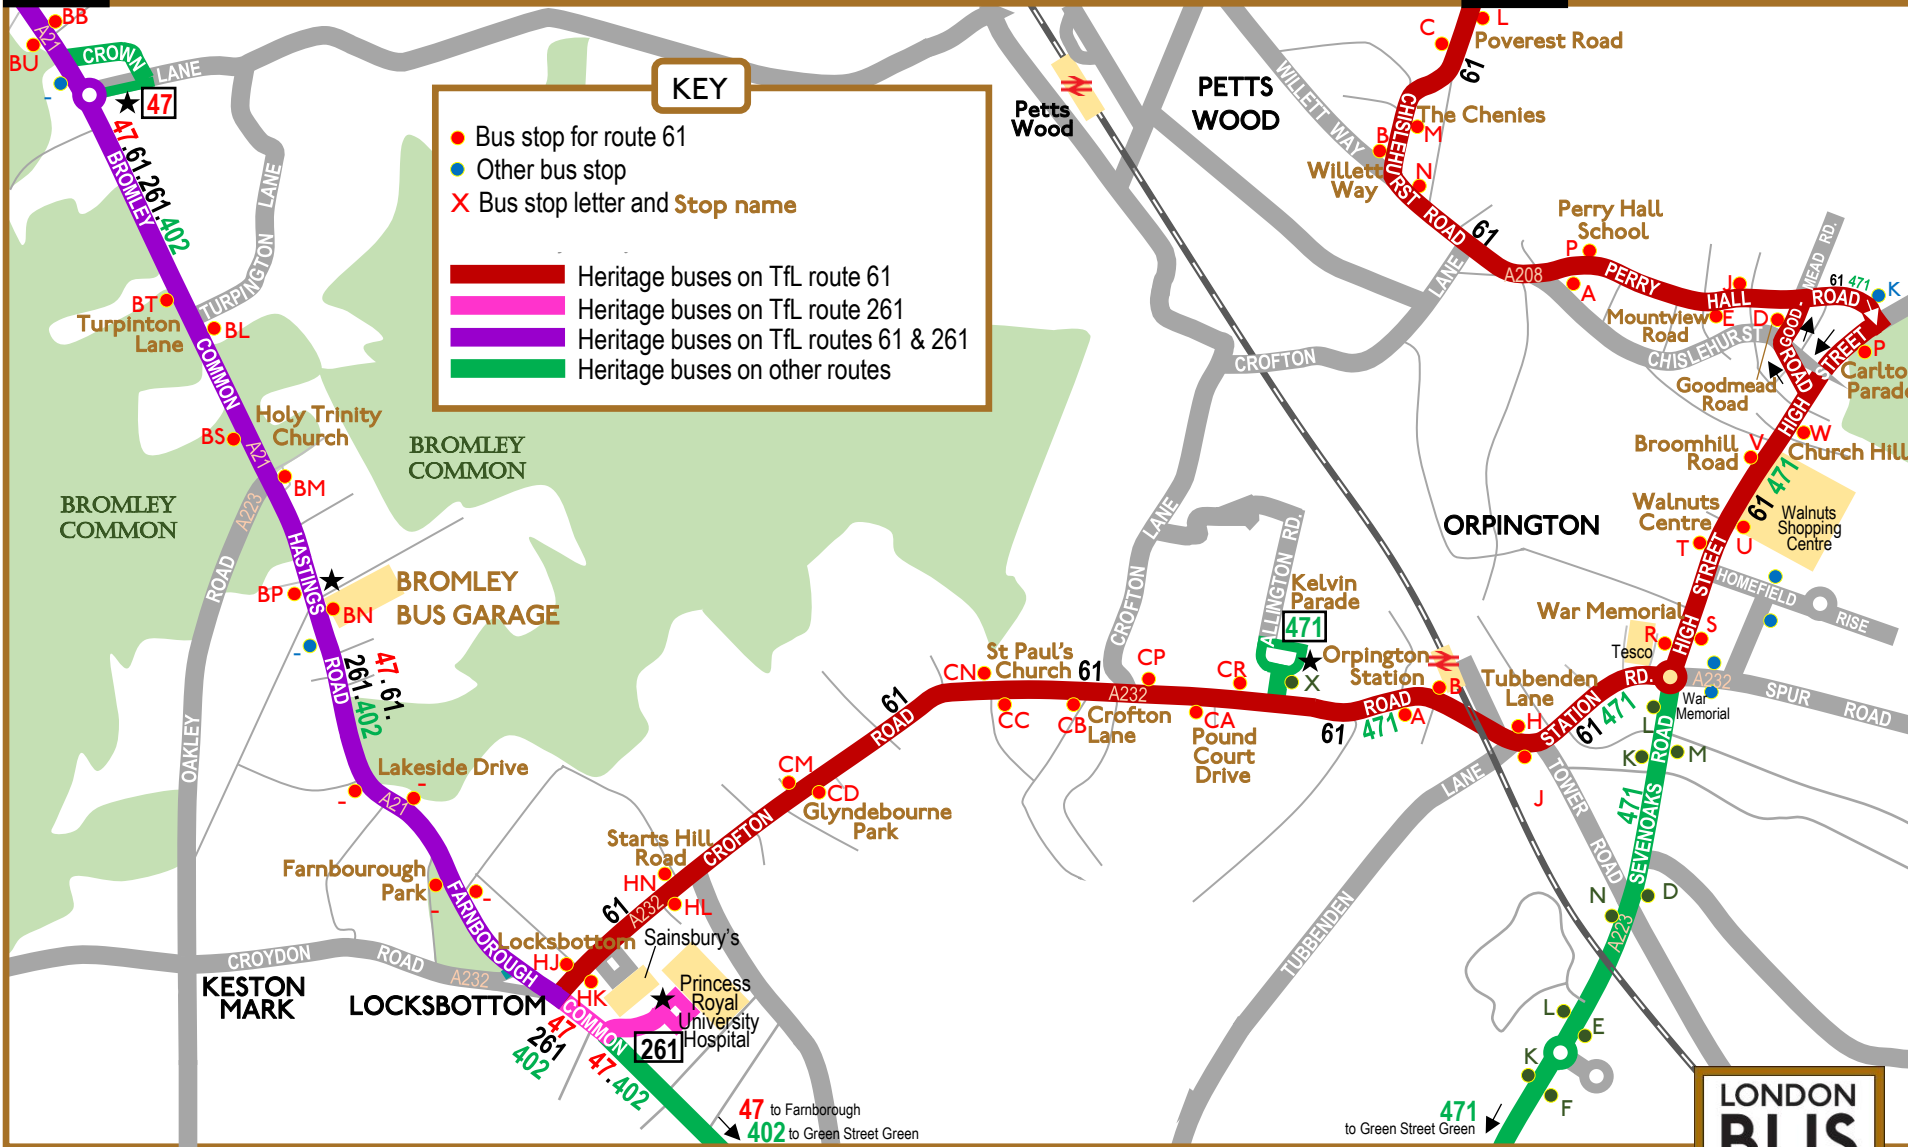

Route 261

Saturday 14 September 2024 only

LONDON
BUS
MUSEUM

Map 1 of 5

MAP 2

Route 261

Saturday 14 September 2024 only

Map 2 of 5

Continued top right

MAP 3

Routes 61 & 261 heritage day

Saturday 14 September 2024 only

LONDON
BUS
MUSEUM

Map **3** of 5

Routes 61 & 261 heritage day

Saturday 14 September 2024 only

The Crown

MAP 3

MAP 5

KEY

- Bus stop for route 61
 - Other bus stop
 - X Bus stop letter and **Stop name**
-
- Heritage buses on TfL route 61
 - Heritage buses on TfL route 261
 - Heritage buses on TfL routes 61 & 261
 - Heritage buses on other routes

47 to Farnborough
402 to Green Street Green

471 to Green Street Green

Route 61

Saturday 14 September 2024 only

Map 5 of 5

Cont. top right

Cont. bottom left

¼ mile gap to map 3