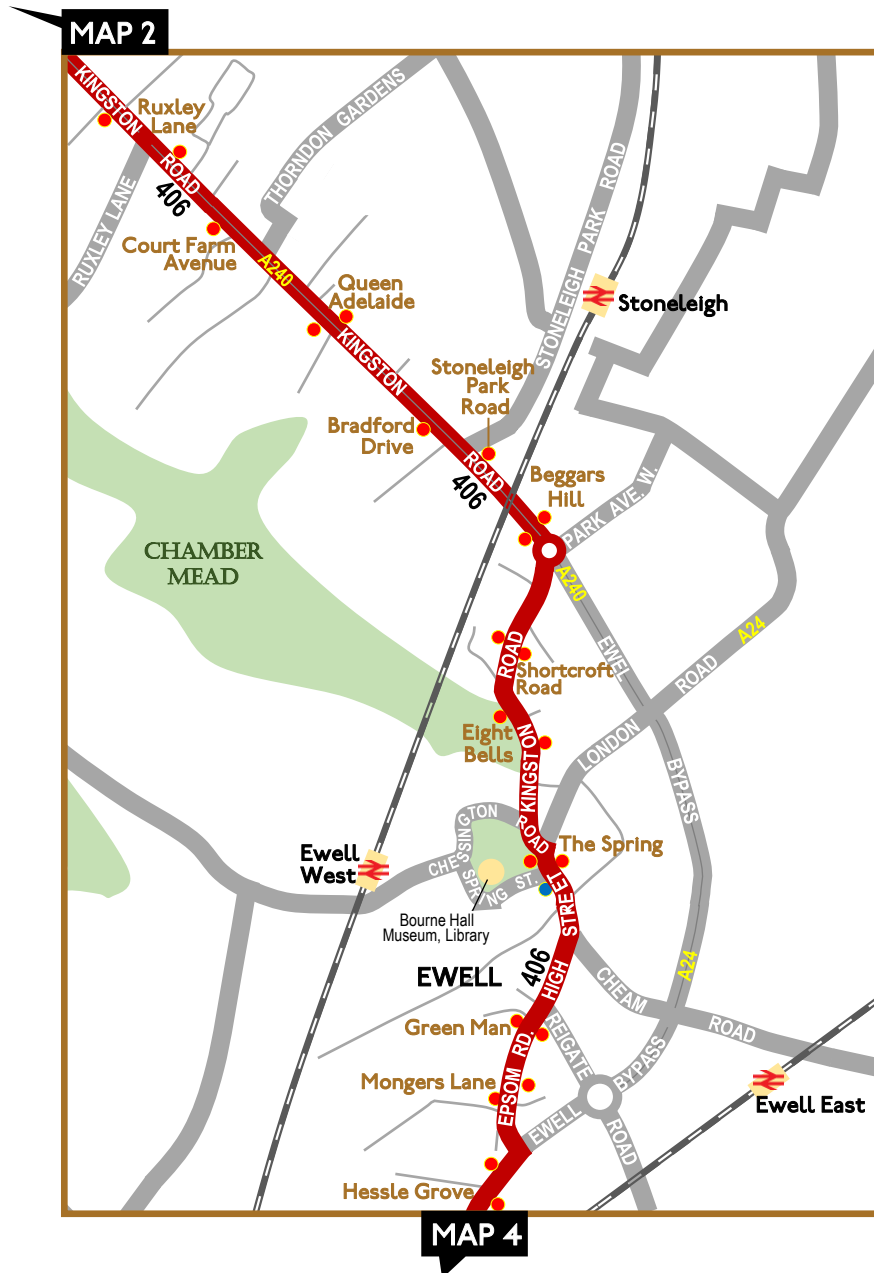

Route 406

Sunday 9 June 2024 only

KEY

- Bus stop for route 406
- Other bus stop
- ✕ Bus stop letter and **Stop name**
- Heritage buses on TfL route 406

Map 3 of 6

LONDON
BUS
MUSEUM