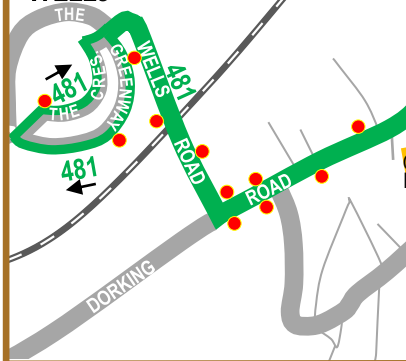

Route 406

Sunday 9 June 2024 only

Map 1 of 6

MAP 2

KINGSTON

KEY

- Bus stop for route 406
- Other bus stop
- X Bus stop letter and **Stop name**
- Heritage buses on TfL route 406
- 406 Limited journeys
- Out of service to or from stand

MAP 3

Londonbusmuseum.com

EPSOM

EWELL WELLS

MAP 5

Epsom Downs

Site of Epsom Downs Station until 1989

Route 406

Continued left

KEY

- Bus stop for route 406
- Other bus stop
- ✕ Bus stop letter and Stop name
- Heritage buses on former London Country route 406
- Out of service from stand

MAP 5

LONDON BUS MUSEUM