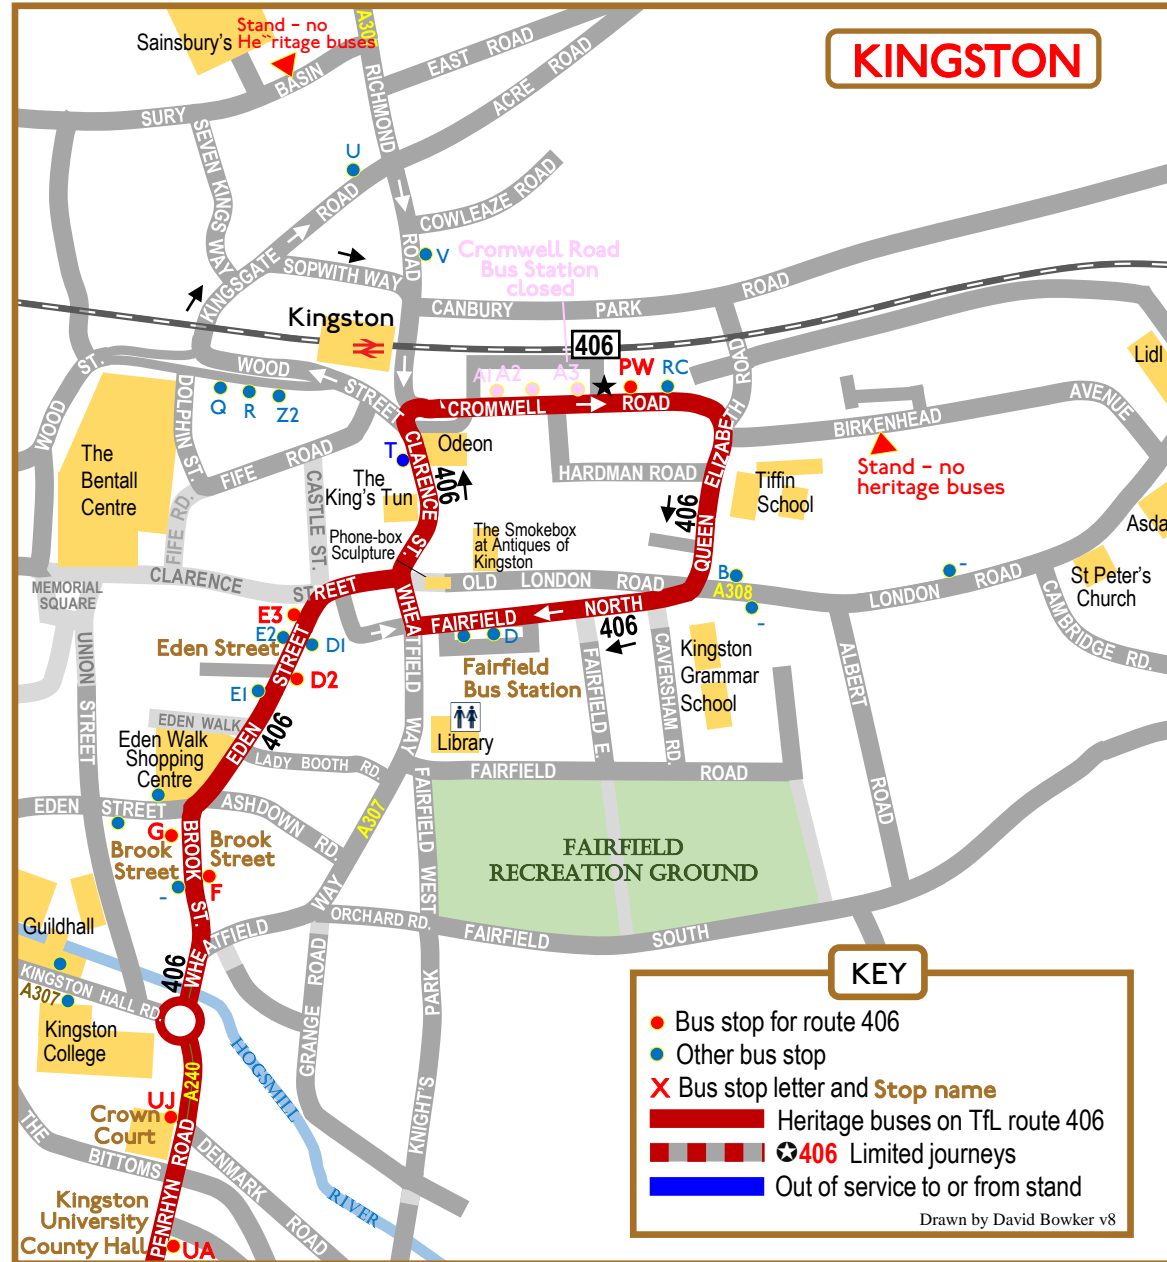

Route 406

Sunday 9 June 2024 only

Map 1 of 6

MAP 2

KINGSTON

KEY

- Bus stop for route 406
- Other bus stop
- X Bus stop letter and **Stop name**
- Heritage buses on TfL route 406
- 406 Limited journeys
- Out of service to or from stand

Drawn by David Bowker v8

Londonbusmuseum.com

Route 406

Sunday 9 June 2024 only

Map 2 of 6

Route 406

Sunday 9 June 2024 only

KEY

Sunday 9 June 2024 only

KEY

- Bus stop for route 406
- Other bus stop
- X Bus stop letter and **Stop name**
- Heritage buses on former London Country route 406

Londonbusmuseum.com

Route 406

Sunday 9 June 2024 only

Continued left

KEY

- Bus stop for route 406
- Other bus stop
- ✕ Bus stop letter and Stop name
- Heritage buses on former London Country route 406
- Out of service from stand

MAP 5

LONDON BUS MUSEUM