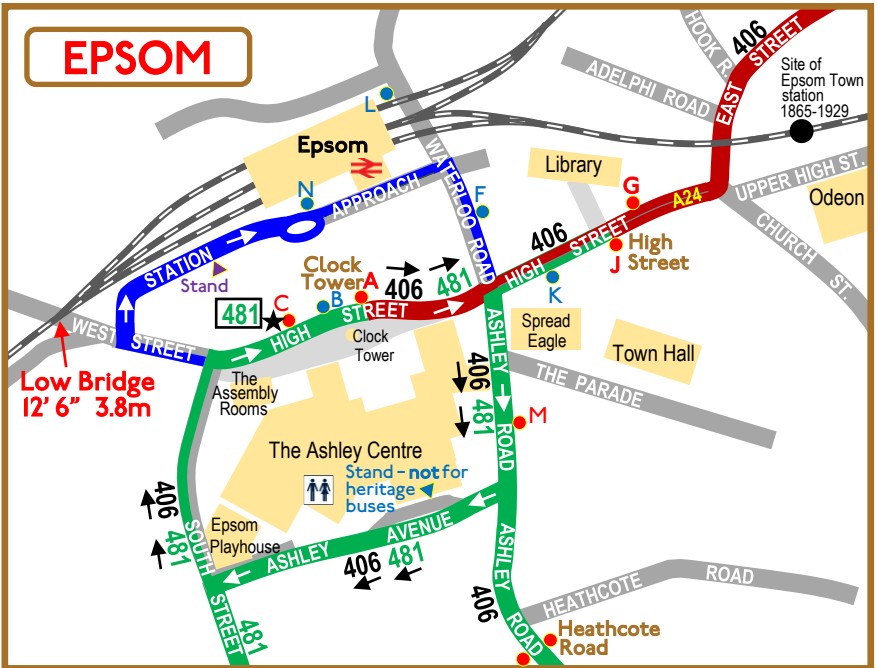

Route 406 & 481

Sunday 9 June 2024 only

Map 4 of 6

KEY

- Bus stop for route 406
- Other bus stop
- ✕ Bus stop letter and **Stop name**
- ▬ Heritage buses on TfL route 406
- ▬ Heritage buses on former London Country route 406 & 481
- ▬ Out of service to and from stand

MAP 3

Londonbusmuseum.com

EPSOM