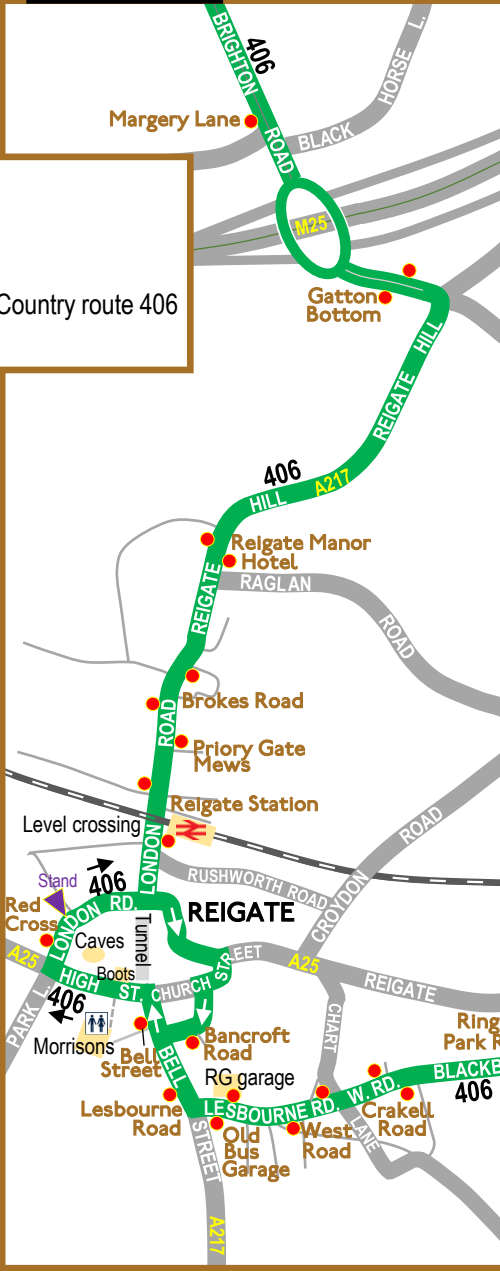

Route 406

Sunday 9 June 2024 only

Map 1 of 6

MAP 2

KINGSTON

KEY

- Bus stop for route 406
- Other bus stop
- X Bus stop letter and **Stop name**
- Heritage buses on TfL route 406
- 406 Limited journeys
- Out of service to or from stand

Drawn by David Bowker v8

Londonbusmuseum.com

Route 406

Sunday 9 June 2024 only

Map 2 of 6

Route 406

Sunday 9 June 2024 only

KEY

- Bus stop for route 406
- Other bus stop
- ✕ Bus stop letter and **Stop name**
- Heritage buses on TfL route 406

Map 3 of 6

LONDON
BUS
MUSEUM

Route 406 & 481

Sunday 9 June 2024 only

Map 4 of 6

KEY

- Bus stop for route 406
- Other bus stop
- ✕ Bus stop letter and **Stop name**
- ▬ Heritage buses on TfL route 406
- ▬ Heritage buses on former London Country route 406 & 481
- ▬ Out of service to and from stand

Continued left

KEY

- Bus stop for route 406
- Other bus stop
- ✕ Bus stop letter and Stop name
- Heritage buses on former London Country route 406
- Out of service from stand

MAP 5

LONDON BUS MUSEUM