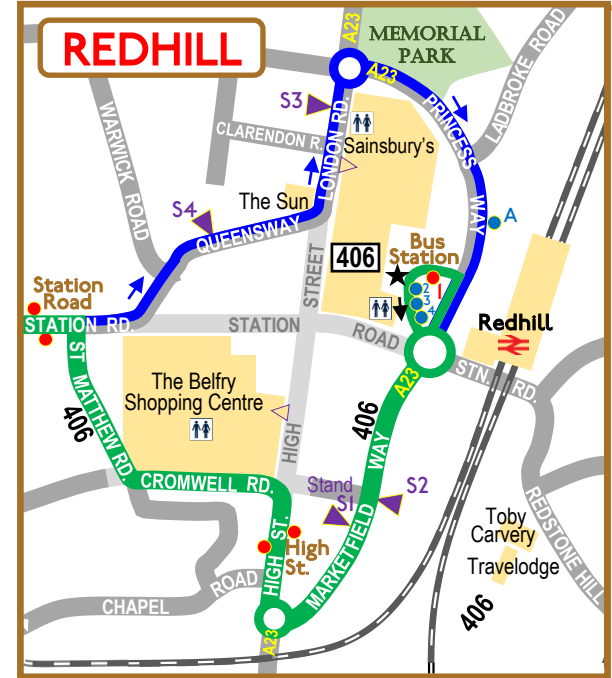

Route 406

Sunday 9 June 2024 only

Map 1 of 6

MAP 2

KINGSTON

KEY

- Bus stop for route 406
- Other bus stop
- X Bus stop letter and **Stop name**
- Heritage buses on TfL route 406
- 406 Limited journeys
- Out of service to or from stand

Sunday 9 June 2024 only

KEY

- Bus stop for route 406
- Other bus stop
- X Bus stop letter and **Stop name**
- Heritage buses on former London Country route 406

Londonbusmuseum.com

Route 406

Sunday 9 June 2024 only

Continued left

KEY

- Bus stop for route 406
- Other bus stop
- ✕ Bus stop letter and Stop name
- Heritage buses on former London Country route 406
- Out of service from stand

MAP 5

LONDON BUS MUSEUM