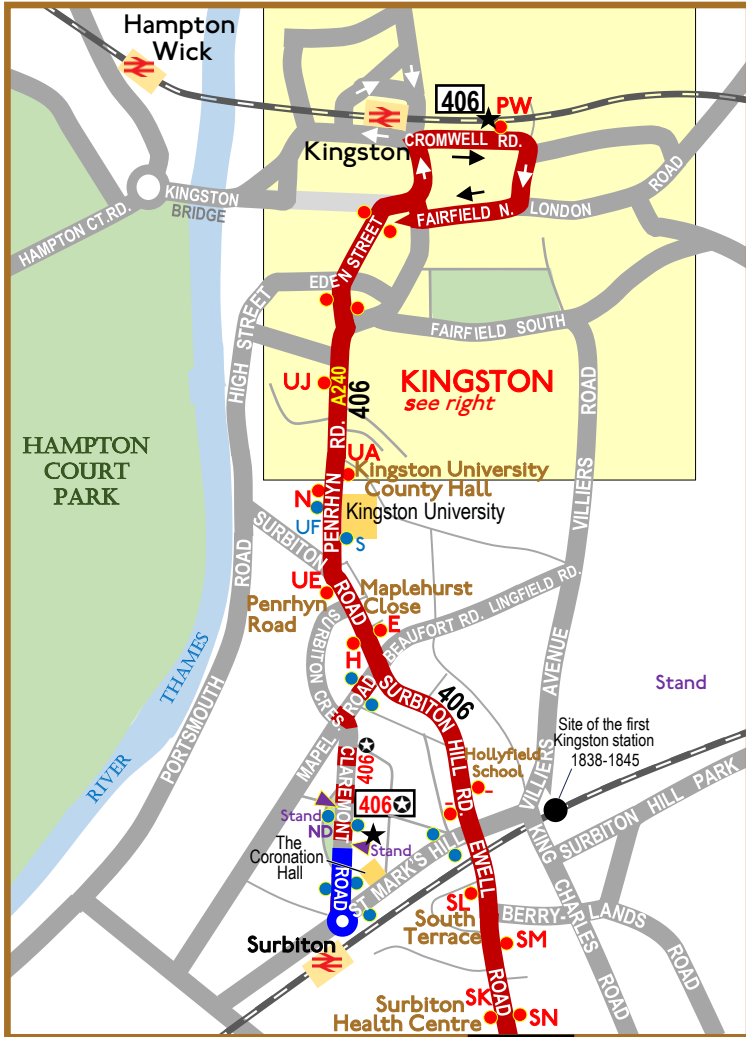

Route 406

Sunday 9 June 2024 only

Map 1 of 6

MAP 2

KINGSTON

KEY

- Bus stop for route 406
- Other bus stop
- X Bus stop letter and **Stop name**
- Heritage buses on TfL route 406
- 406 Limited journeys
- Out of service to or from stand

Drawn by David Bowker v8

Londonbusmuseum.com

Route 406

Sunday 9 June 2024 only

Map 2 of 6

Route 406

Sunday 9 June 2024 only

KEY

Sunday 9 June 2024 only

KEY

- Bus stop for route 406
- Other bus stop
- X Bus stop letter and **Stop name**
- Heritage buses on former London Country route 406

Londonbusmuseum.com

Route 406

Sunday 9 June 2024 only

Continued left

KEY

- Bus stop for route 406
- Other bus stop
- ✕ Bus stop letter and Stop name
- Heritage buses on former London Country route 406
- Out of service from stand

MAP 5

LONDON BUS MUSEUM