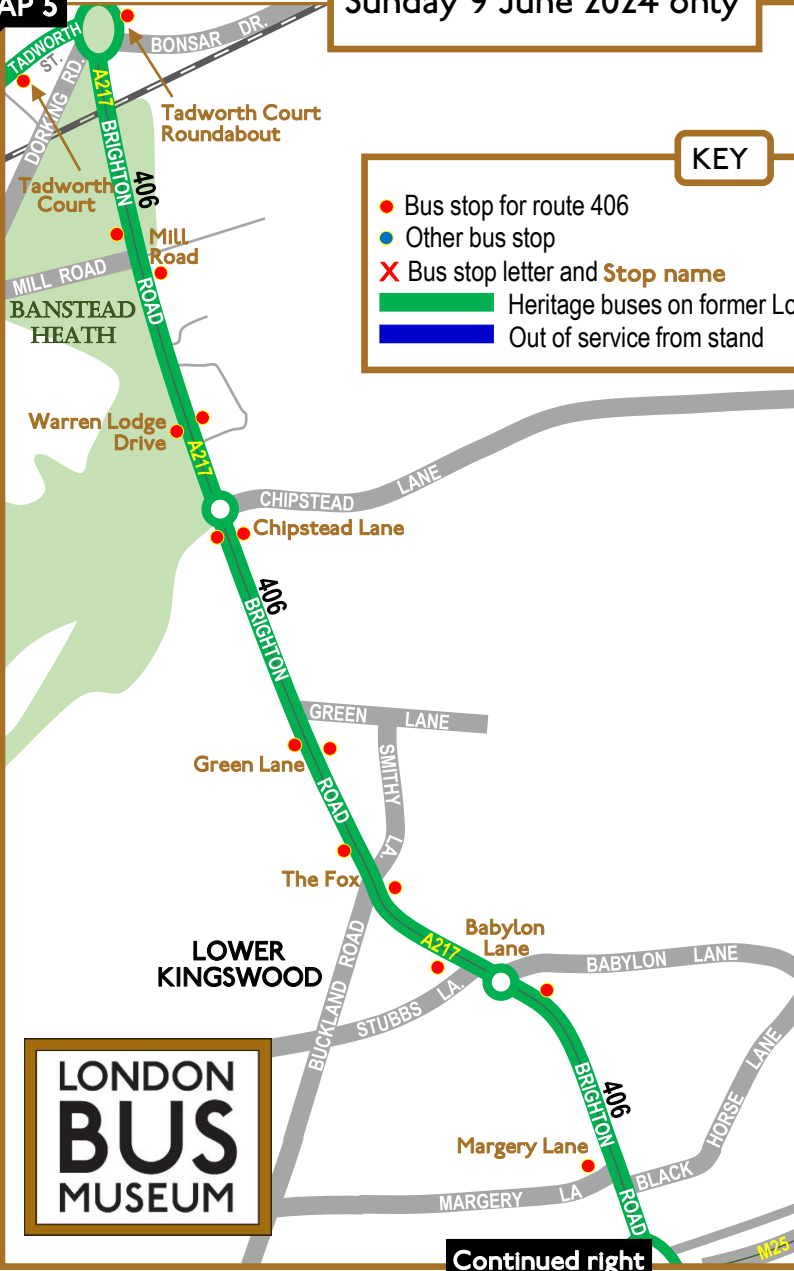

Route 406

Sunday 9 June 2024 only

Map 1 of 6

MAP 2

KINGSTON

KEY

- Bus stop for route 406
- Other bus stop
- X Bus stop letter and **Stop name**
- Heritage buses on TfL route 406
- 406 Limited journeys
- Out of service to or from stand

Drawn by David Bowker v8

Londonbusmuseum.com

Route 406

Sunday 9 June 2024 only

Map 2 of 6

Route 406

Sunday 9 June 2024 only

KEY

Sunday 9 June 2024 only

KEY

- Bus stop for route 406
- Other bus stop
- X Bus stop letter and **Stop name**
- Heritage buses on former London Country route 406

Londonbusmuseum.com

Route 406

Sunday 9 June 2024 only

Continued left

KEY

- Bus stop for route 406
- Other bus stop
- ✕ Bus stop letter and Stop name
- Heritage buses on former London Country route 406
- Out of service from stand

MAP 5

LONDON BUS MUSEUM