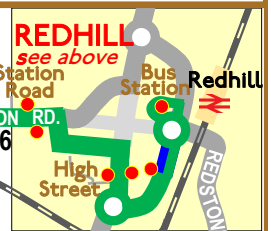

Route 406

Sunday 9 June 2024 only

Continued left

KEY

- Bus stop for route 406
- Other bus stop
- ✕ Bus stop letter and Stop name
- Heritage buses on former London Country route 406
- Out of service from stand

MAP 5

LONDON BUS MUSEUM