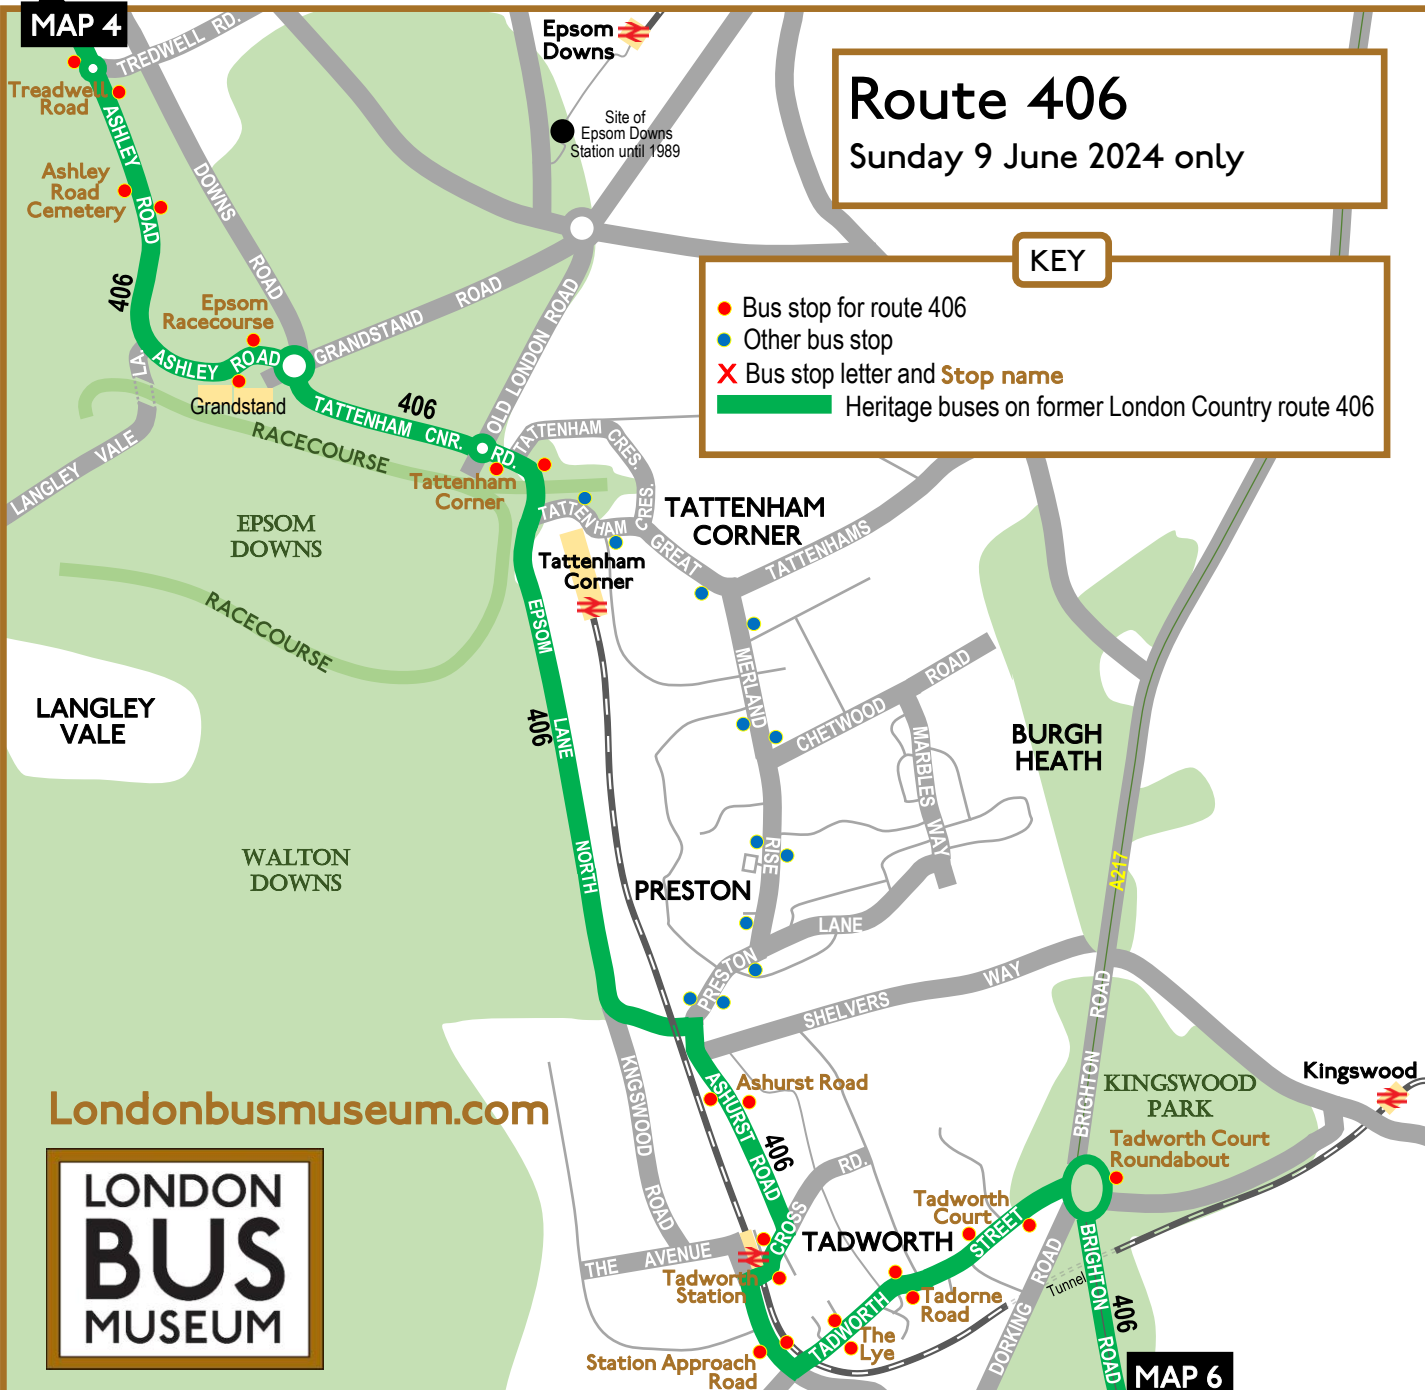

Route 406

Sunday 9 June 2024 only

Map 1 of 6

MAP 2

KINGSTON

KEY

- Bus stop for route 406
- Other bus stop
- X Bus stop letter and **Stop name**
- Heritage buses on TfL route 406
- 406 Limited journeys
- Out of service to or from stand

MAP 3

Londonbusmuseum.com

EPSOM

EWELL WELLS

MAP 5

Epsom Downs

Site of Epsom Downs Station until 1989

Route 406

Sunday 9 June 2024 only

KEY

- Bus stop for route 406
- Other bus stop
- X Bus stop letter and **Stop name**
- Heritage buses on former London Country route 406

Londonbusmuseum.com

Route 406

Sunday 9 June 2024 only

Continued left

KEY

- Bus stop for route 406
- Other bus stop
- ✕ Bus stop letter and Stop name
- Heritage buses on former London Country route 406
- Out of service from stand

MAP 5

LONDON BUS MUSEUM