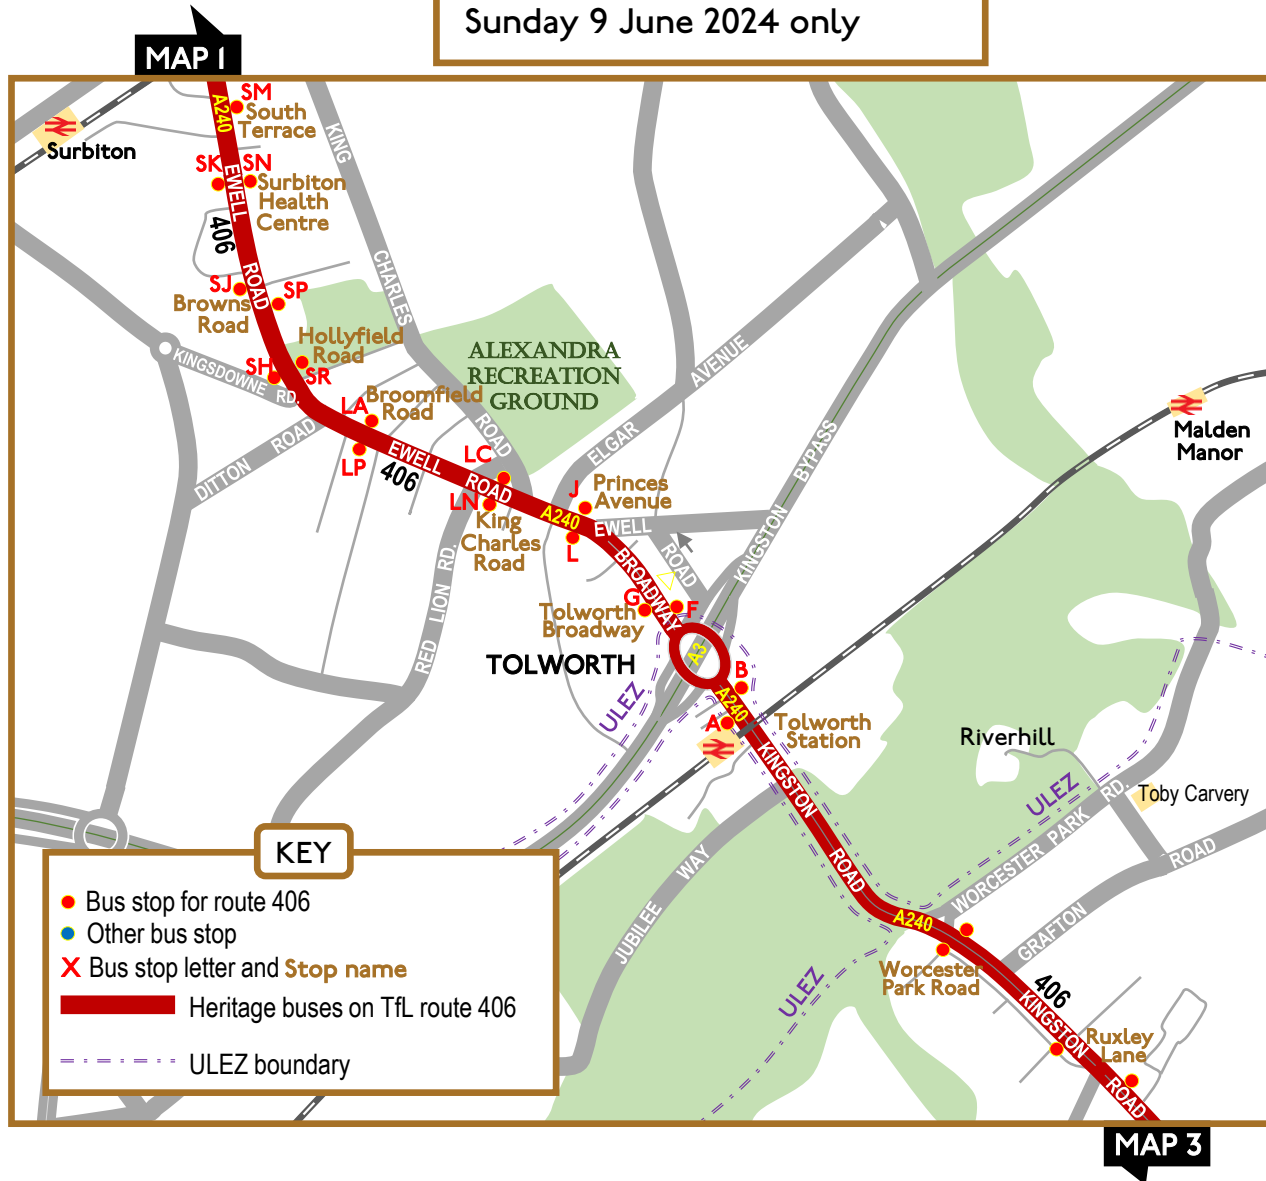

Route 406

Sunday 9 June 2024 only

Map 1 of 6

MAP 2

KINGSTON

KEY

- Bus stop for route 406
- Other bus stop
- X Bus stop letter and **Stop name**
- Heritage buses on TfL route 406
- 406 Limited journeys
- Out of service to or from stand

Drawn by David Bowker v8

Londonbusmuseum.com

Route 406

Sunday 9 June 2024 only

Map 2 of 6

Route 406

Sunday 9 June 2024 only

KEY

Sunday 9 June 2024 only

KEY

- Bus stop for route 406
- Other bus stop
- X Bus stop letter and **Stop name**
- Heritage buses on former London Country route 406

Londonbusmuseum.com

Route 406

Sunday 9 June 2024 only

Continued left

KEY

- Bus stop for route 406
- Other bus stop
- ✕ Bus stop letter and Stop name
- Heritage buses on former London Country route 406
- Out of service from stand

MAP 5

LONDON BUS MUSEUM