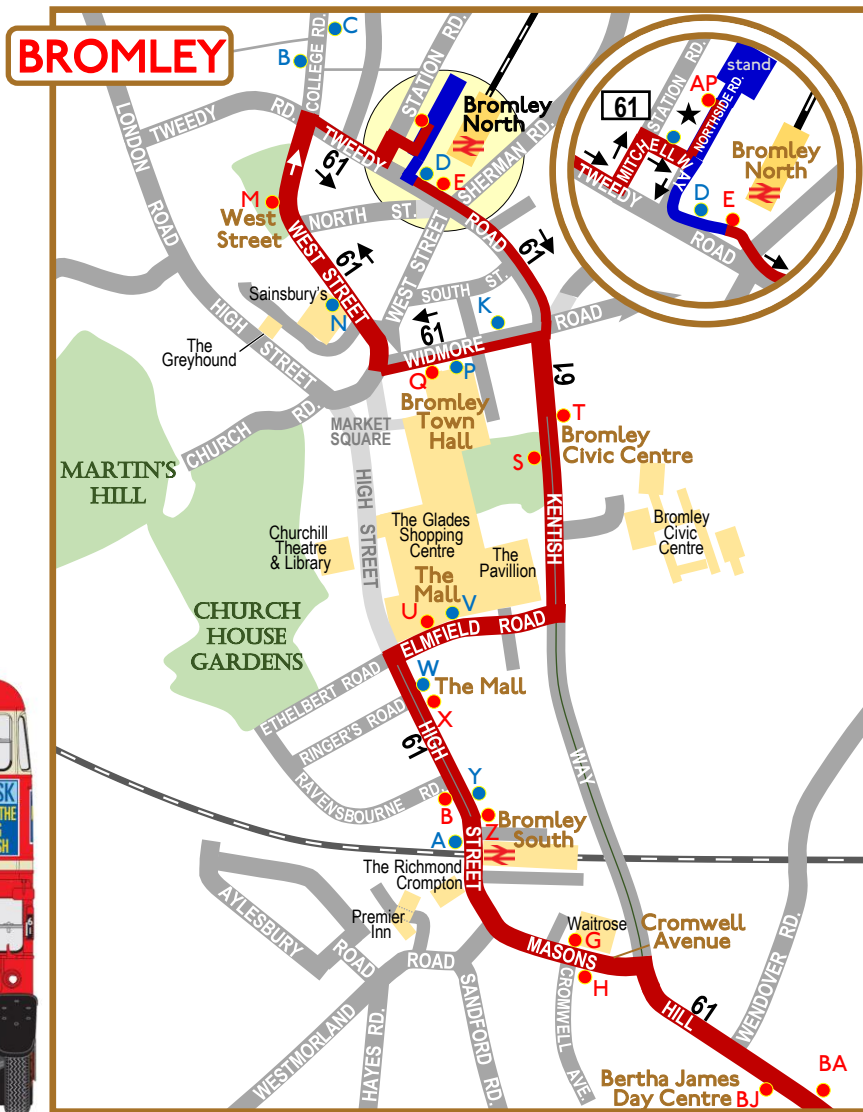

# Route 61

Saturday 14 September 2024 only

LONDON  
**BUS**  
MUSEUM

Map 1 of 3

## KEY

- Bus stop for route 61
- Other bus stop
- X Bus stop letter and **Stop name**
- Heritage buses on TfL route 61
- Out of service to and from stand

VI Drawn by David Bowker

Londonbusmuseum.com

MAP 2

MAP 1

Route 61  
Saturday 14 September 2024 only

Map 2 of 3

MAP 3

# Route 61

Saturday 14 September 2024 only

Map 3 of 3

Cont. top right

MAP 2