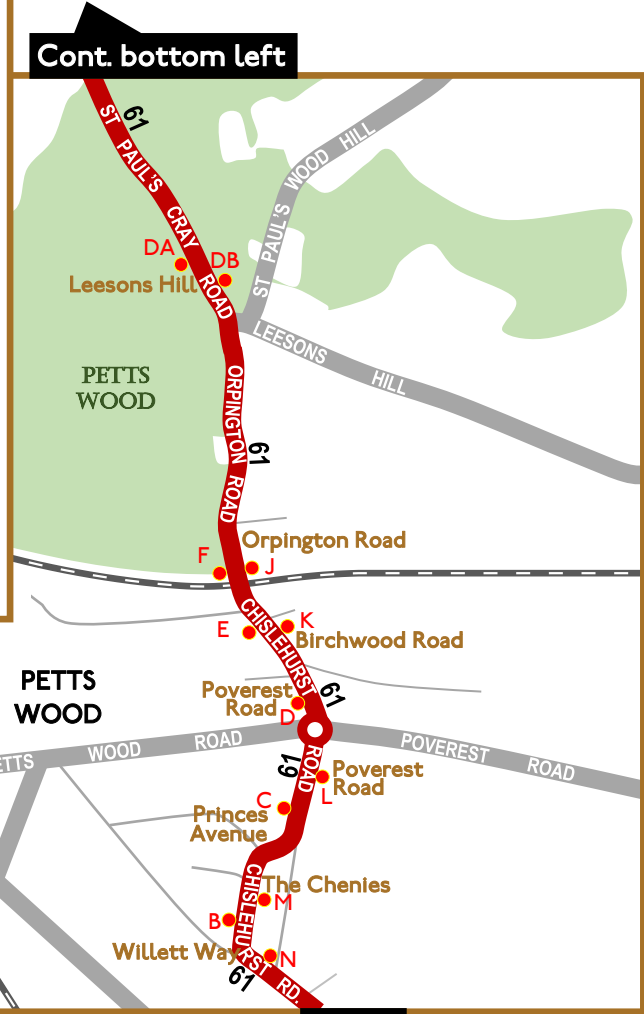

# Route 61

Saturday 14 September 2024 only

LONDON  
**BUS**  
MUSEUM

Map 1 of 3

## KEY

- Bus stop for route 61
- Other bus stop
- X Bus stop letter and **Stop name**
- Heritage buses on TfL route 61
- Out of service to and from stand

VI Drawn by David Bowker

Londonbusmuseum.com

MAP 2

MAP 1

Route 61  
Saturday 14 September 2024 only

Map 2 of 3

MAP 3

# Route 61

Saturday 14 September 2024 only

Map 3 of 3

Cont. top right

MAP 2