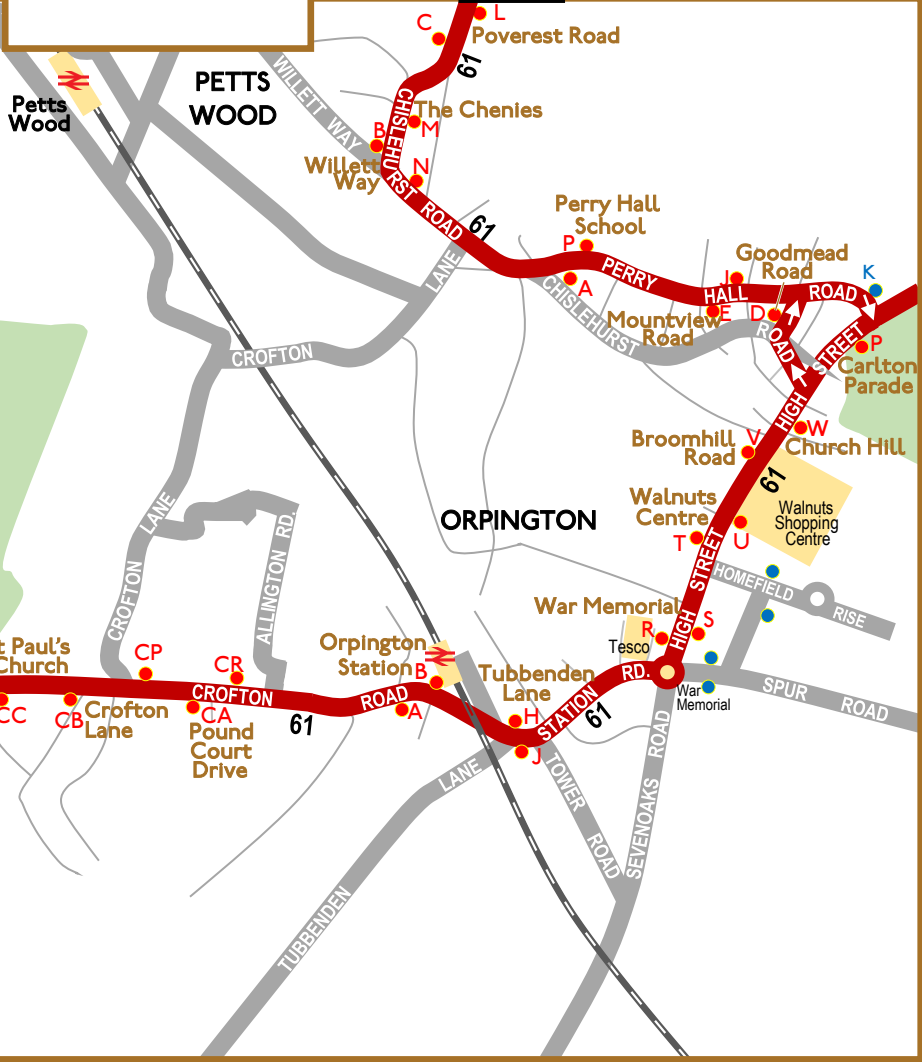

# Route 61

Saturday 14 September 2024 only

LONDON  
**BUS**  
MUSEUM

Map 1 of 3

## KEY

- Bus stop for route 61
- Other bus stop
- X Bus stop letter and **Stop name**
- Heritage buses on TfL route 61
- Out of service to and from stand

VI Drawn by David Bowker

Londonbusmuseum.com

MAP 2

MAP 1

Route 61  
Saturday 14 September 2024 only

Map 2 of 3

MAP 3

# Route 61

Saturday 14 September 2024 only

Map 3 of 3

Cont. top right

MAP 2