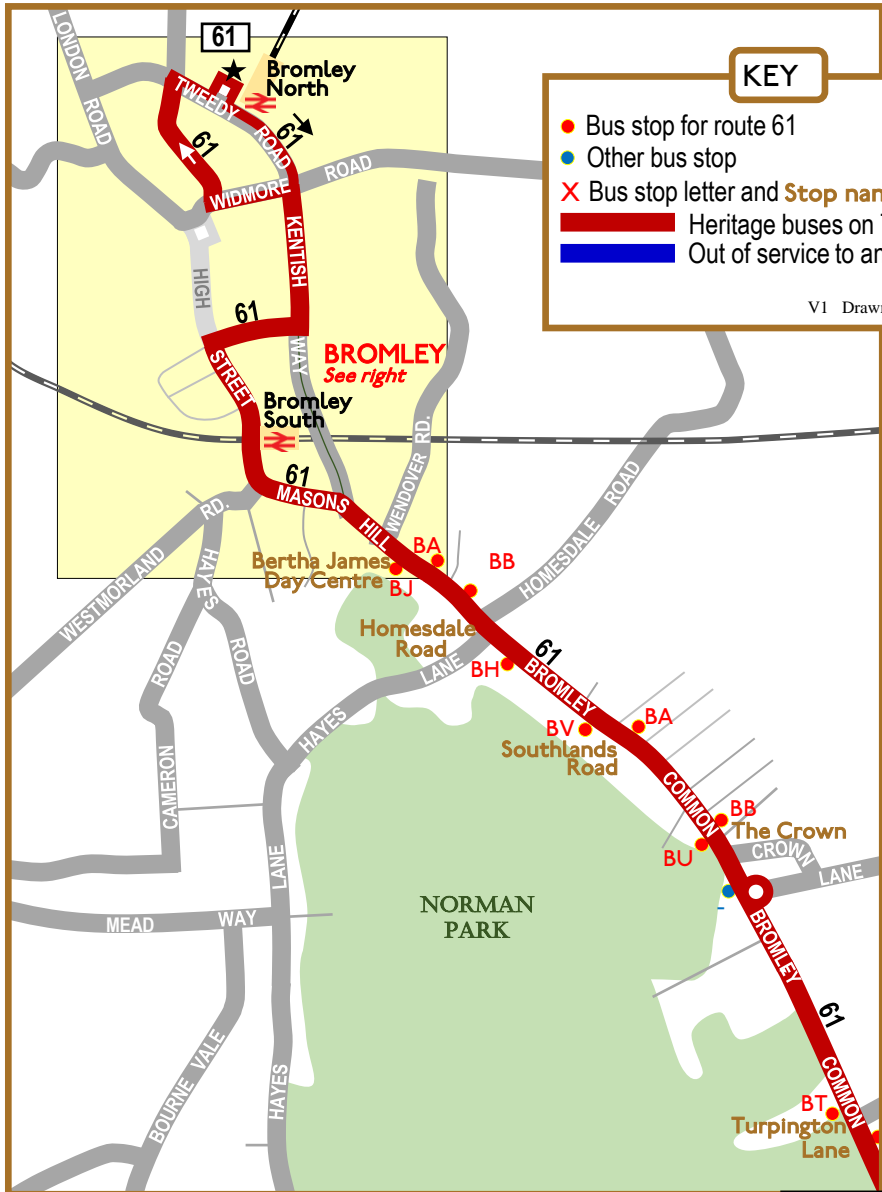

# Route 61

Saturday 14 September 2024 only

LONDON  
**BUS**  
MUSEUM

Map 1 of 3

## KEY

- Bus stop for route 61
- Other bus stop
- X Bus stop letter and **Stop name**
- Heritage buses on TfL route 61
- Out of service to and from stand

VI Drawn by David Bowker

Londonbusmuseum.com

MAP 2

MAP 1

Route 61  
Saturday 14 September 2024 only

Map 2 of 3

MAP 3

# Route 61

Saturday 14 September 2024 only

Map 3 of 3

Cont. top right

MAP 2