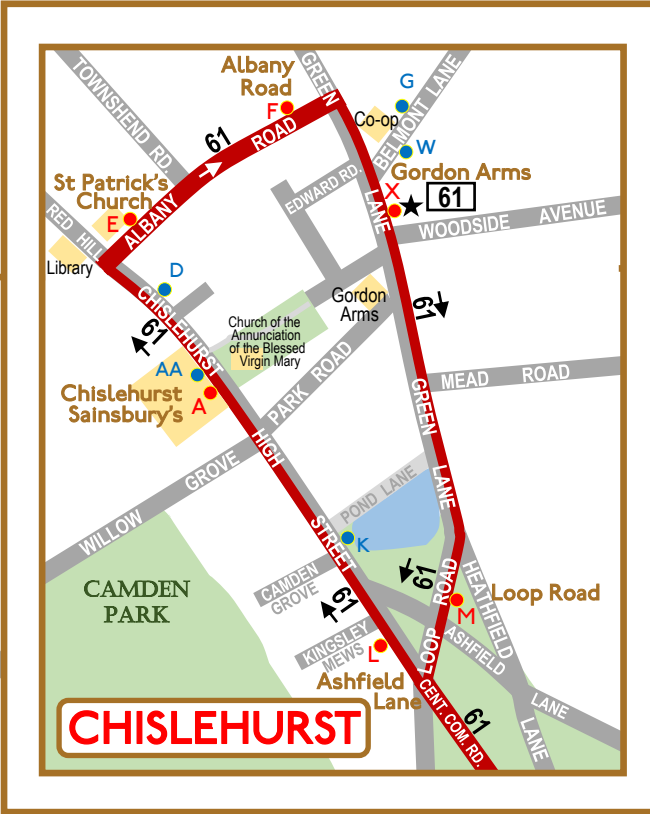

# Route 61

Saturday 14 September 2024 only

LONDON  
**BUS**  
MUSEUM

Map 1 of 3

## KEY

- Bus stop for route 61
- Other bus stop
- X Bus stop letter and **Stop name**
- Heritage buses on TfL route 61
- Out of service to and from stand

VI Drawn by David Bowker

Londonbusmuseum.com

MAP 2

MAP 1

Route 61  
Saturday 14 September 2024 only

Map 2 of 3

MAP 3

# Route 61

Saturday 14 September 2024 only

Map 3 of 3

Cont. top right

MAP 2