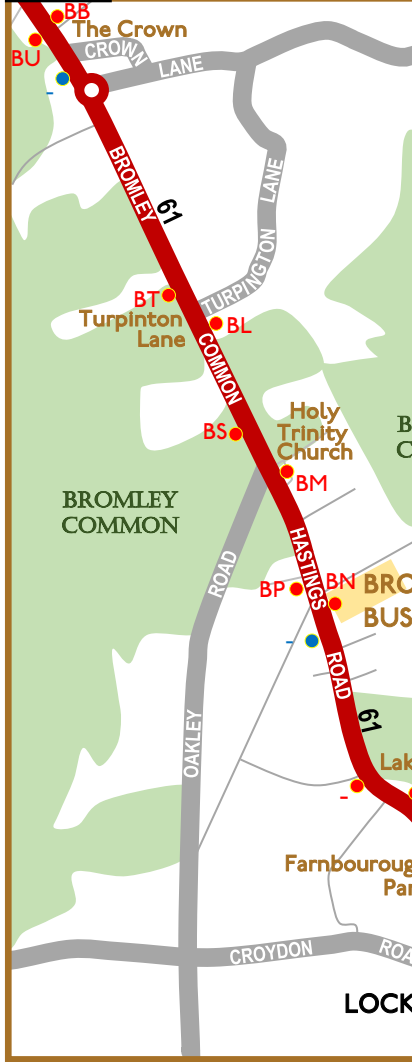

# Route 61

Saturday 14 September 2024 only

LONDON  
**BUS**  
MUSEUM

Map 1 of 3

## KEY

- Bus stop for route 61
- Other bus stop
- X Bus stop letter and **Stop name**
- Heritage buses on TfL route 61
- Out of service to and from stand

VI Drawn by David Bowker

Londonbusmuseum.com

MAP 2

MAP 1

Route 61  
Saturday 14 September 2024 only

Map 2 of 3

MAP 3

# Route 61

Saturday 14 September 2024 only

Map 3 of 3

Cont. top right

MAP 2