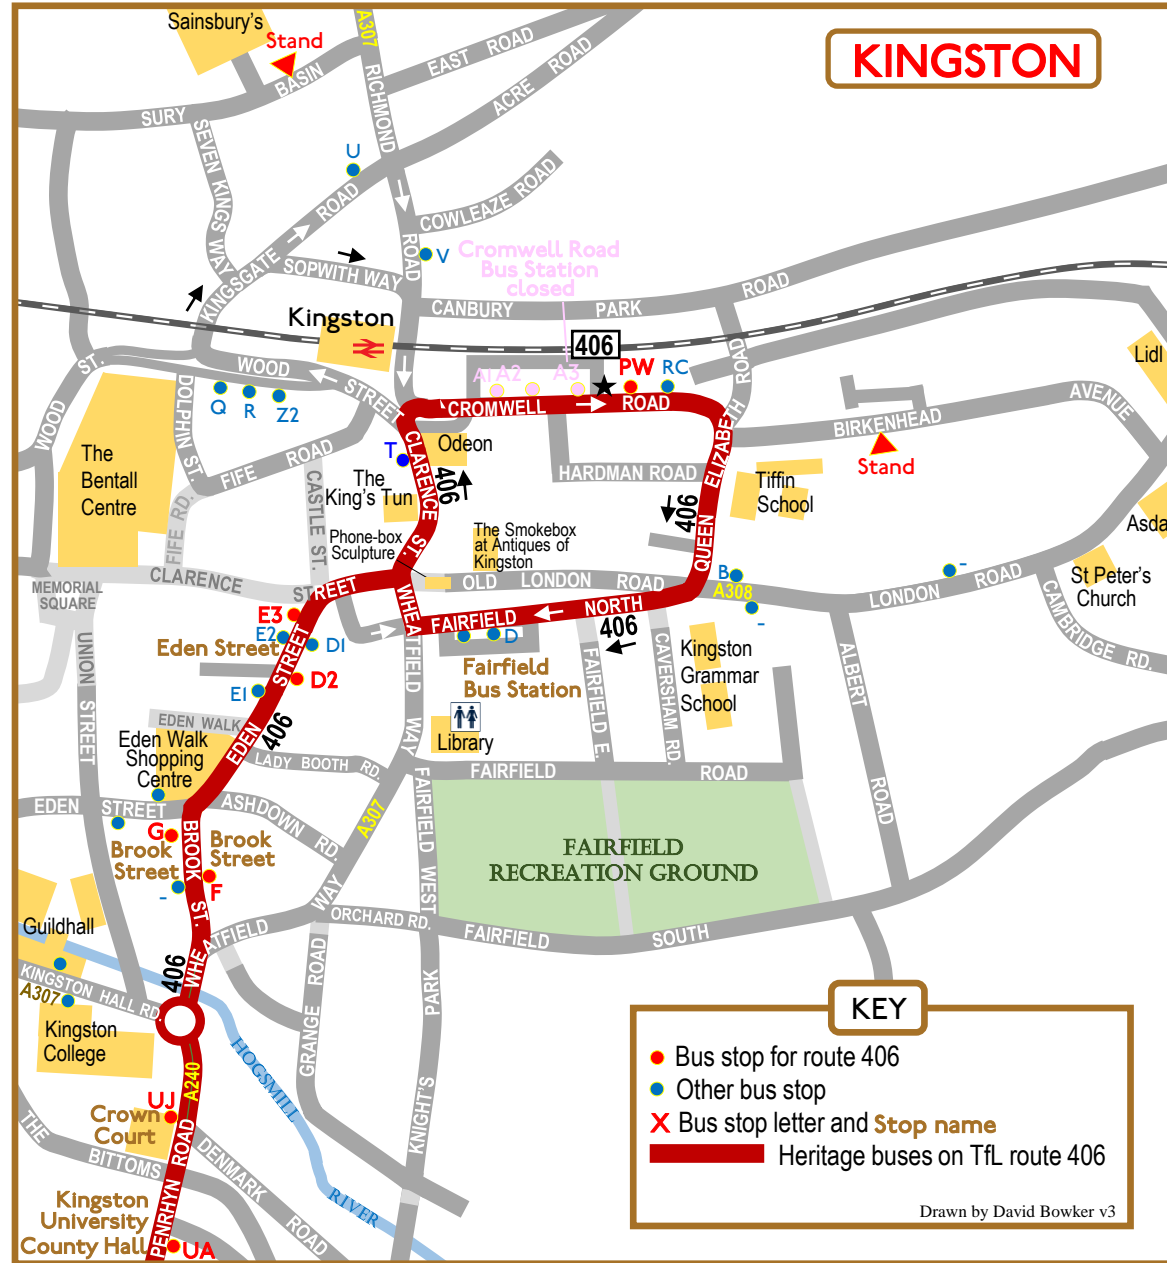

Route 406

Sunday 9 June 2024 only

Map 1 of 6

MAP 2

KINGSTON

KEY

- Bus stop for route 406
- Other bus stop
- X Bus stop letter and Stop name
- Heritage buses on TfL route 406

Drawn by David Bowker v3

Londonbusmuseum.com

Route 406

Sunday 9 June 2024 only

Map 2 of 6

Route 406

Sunday 9 June 2024 only

KEY

- Bus stop for route 406
- Other bus stop
- ✕ Bus stop letter and **Stop name**
- Heritage buses on TfL route 406

Londonbusmuseum.com

Map 3 of 6

Route 406

Sunday 9 June 2024 only

Map 4 of 6

KEY

- Bus stop for route 406
- Other bus stop
- ✕ Bus stop letter and **Stop name**
- █ Heritage buses on TfL route 406
- █ Heritage buses on former London Country route 406
- █ Out of service to and from stand

Map 6 of 6

MAP 5

KEY

- Bus stop for route 406
- Other bus stop
- X Bus stop letter and **Stop name**
- Heritage buses on former London Country route 406
- Out of service from stand

See left

REDHILL

see right