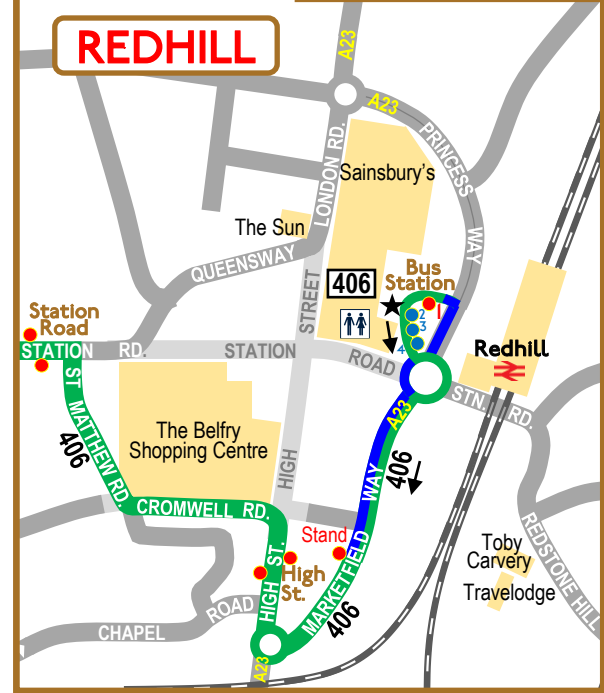

Route 406

Sunday 9 June 2024 only

Map 1 of 6

MAP 2

KINGSTON

KEY

- Bus stop for route 406
- Other bus stop
- X Bus stop letter and Stop name
- Heritage buses on TfL route 406

Drawn by David Bowker v3

Map 6 of 6

MAP 5

KEY

- Bus stop for route 406
- Other bus stop
- X Bus stop letter and **Stop name**
- Heritage buses on former London Country route 406
- Out of service from stand

See left

REDHILL

see right