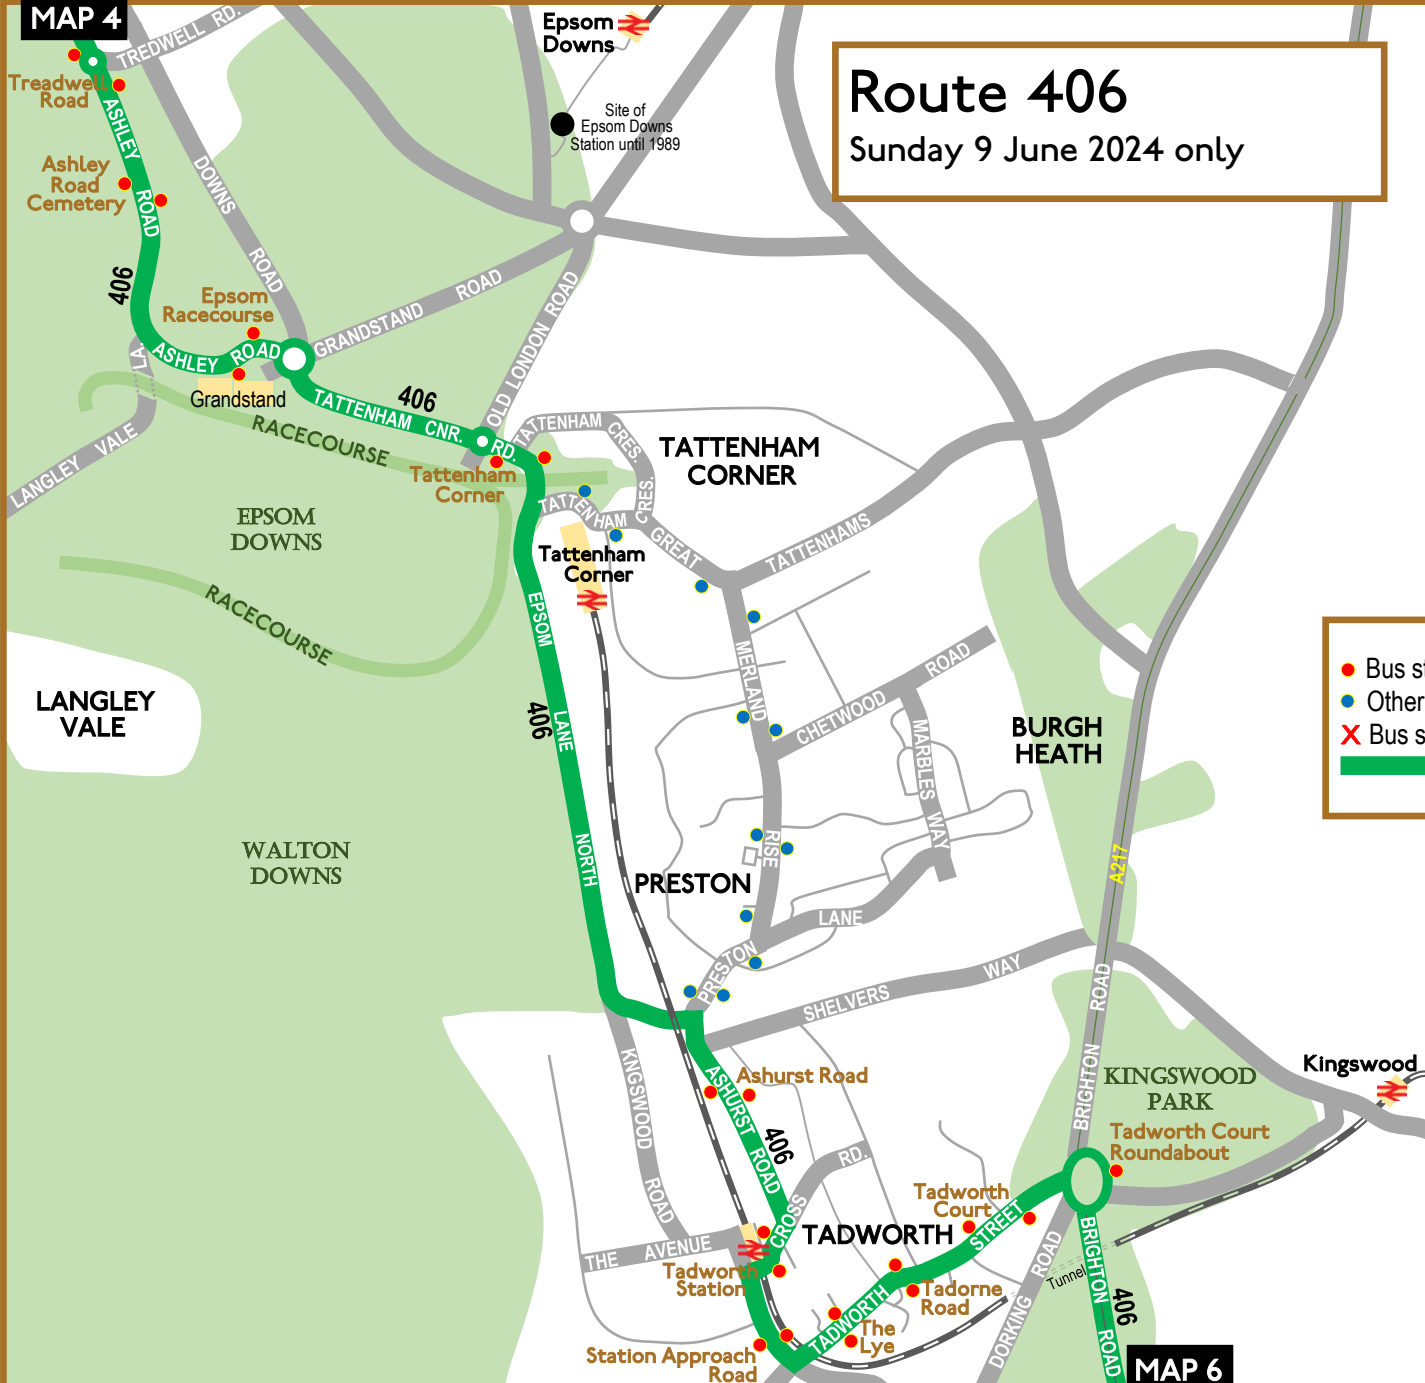

Route 406

Sunday 9 June 2024 only