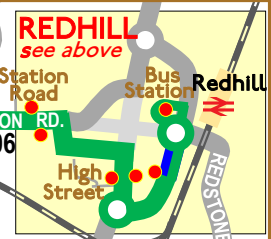

Route 406

Sunday 9 June 2024 only

Map 1 of 6

MAP 2

KINGSTON

KEY

- Bus stop for route 406
- Other bus stop
- X Bus stop letter and Stop name
- Heritage buses on TfL route 406

Drawn by David Bowker v3

Map 6 of 6

MAP 5

KEY

- Bus stop for route 406
- Other bus stop
- X Bus stop letter and **Stop name**
- Heritage buses on former London Country route 406
- Out of service from stand

See left

REDHILL

see right