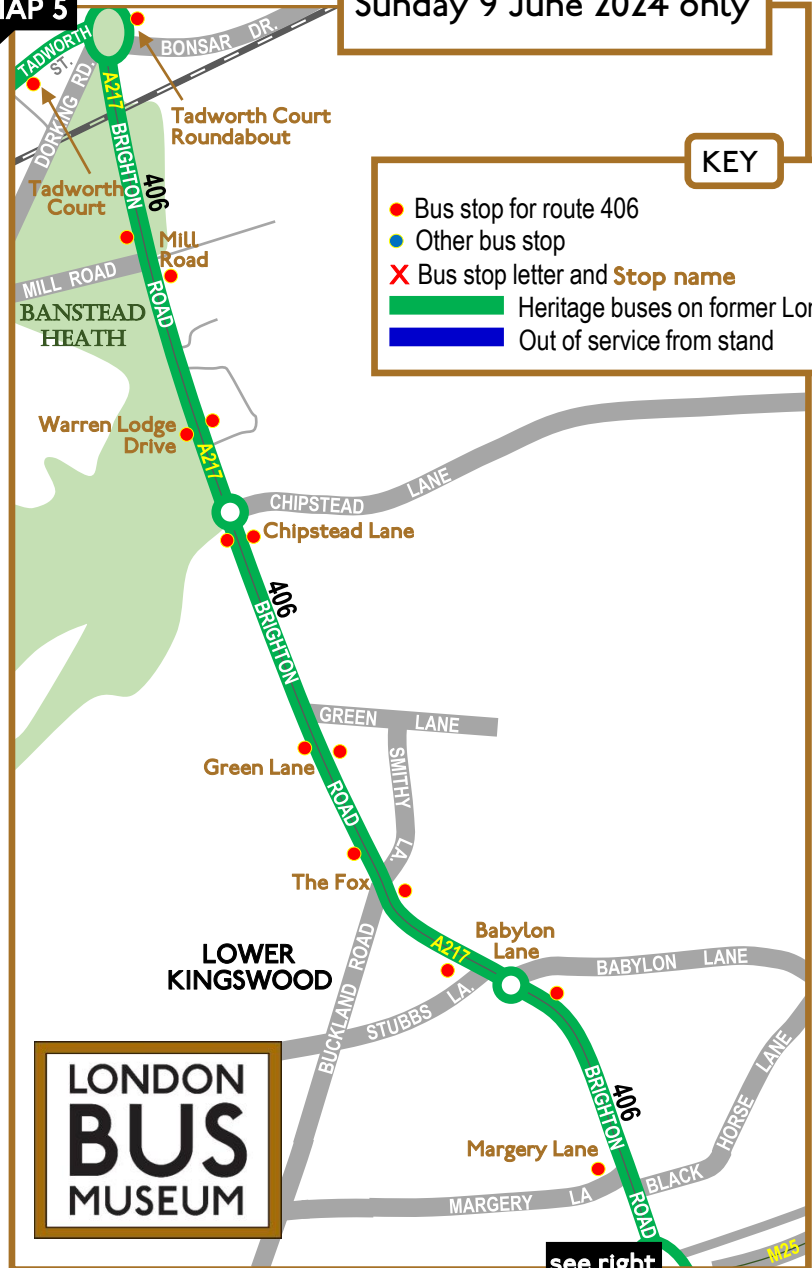

Route 406

Sunday 9 June 2024 only

Map 1 of 6

MAP 2

KINGSTON

KEY

- Bus stop for route 406
- Other bus stop
- X Bus stop letter and Stop name
- Heritage buses on TfL route 406

Drawn by David Bowker v3

Londonbusmuseum.com

Map 3 of 6

Route 406

Sunday 9 June 2024 only

Map 4 of 6

KEY

- Bus stop for route 406
- Other bus stop
- ✕ Bus stop letter and **Stop name**
- █ Heritage buses on TfL route 406
- █ Heritage buses on former London Country route 406
- █ Out of service to and from stand

- Bus stop for route 406
- Other bus stop
- X Bus stop letter and **Stop name**
- Heritage buses on former London Country route 406

Londonbusmuseum.com

Route 406

Sunday 9 June 2024 only

Londonbusmuseum.com

Map 6 of 6

MAP 5

KEY

- Bus stop for route 406
- Other bus stop
- X Bus stop letter and **Stop name**
- Heritage buses on former London Country route 406
- Out of service from stand

See left

REDHILL

see right