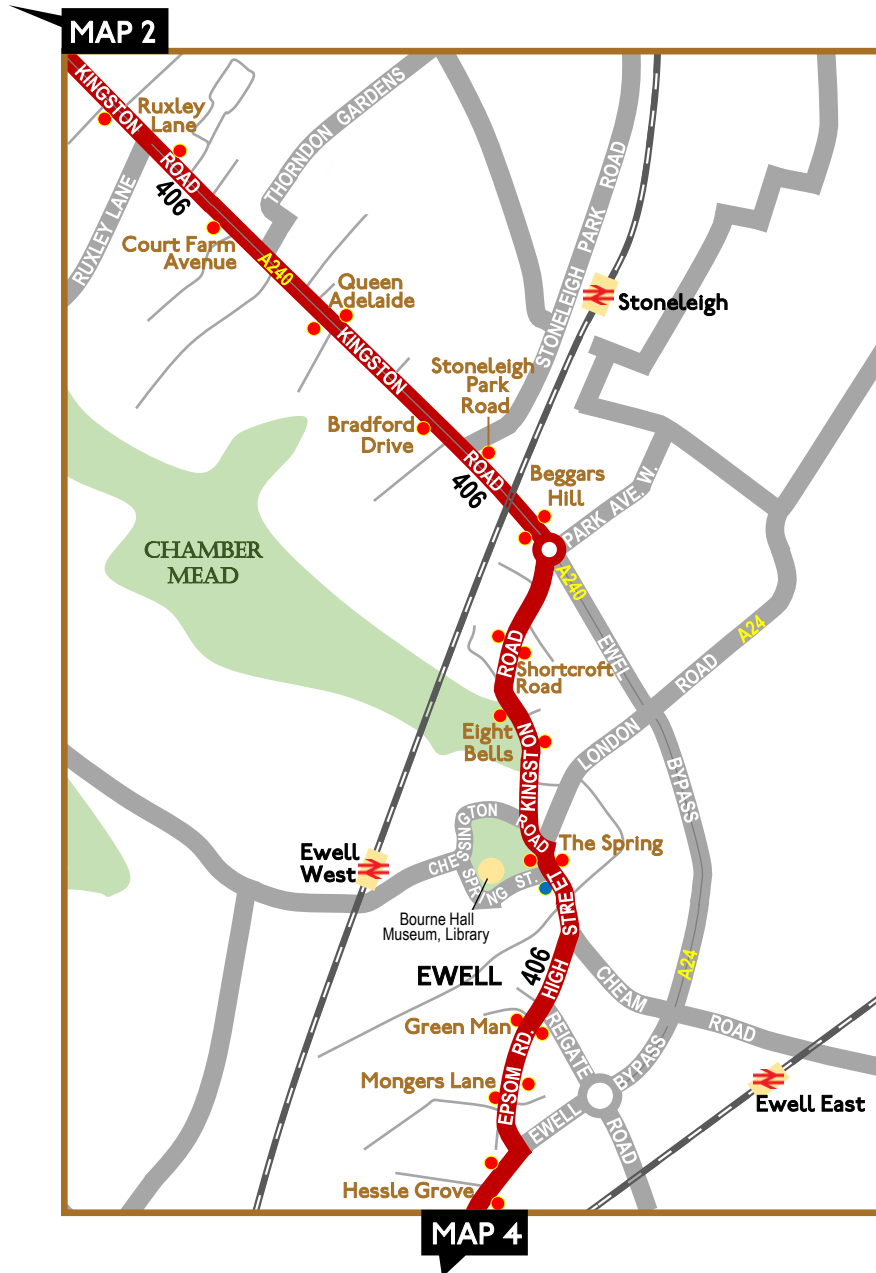

Route 406

Sunday 9 June 2024 only

Map 1 of 6

MAP 2

KINGSTON

KEY

- Bus stop for route 406
- Other bus stop
- X Bus stop letter and Stop name
- Heritage buses on TfL route 406

Drawn by David Bowker v3

Londonbusmuseum.com

Route 406

Sunday 9 June 2024 only

Map 2 of 6

Route 406

Sunday 9 June 2024 only

KEY

- Bus stop for route 406
- Other bus stop
- ✕ Bus stop letter and **Stop name**
- Heritage buses on TfL route 406

Londonbusmuseum.com

Map 3 of 6

Route 406

Sunday 9 June 2024 only

Map 4 of 6

KEY

- Bus stop for route 406
- Other bus stop
- ✕ Bus stop letter and **Stop name**
- █ Heritage buses on TfL route 406
- █ Heritage buses on former London Country route 406
- █ Out of service to and from stand

Map 6 of 6

MAP 5

KEY

- Bus stop for route 406
- Other bus stop
- X Bus stop letter and **Stop name**
- Heritage buses on former London Country route 406
- Out of service from stand

See left

REDHILL

see right