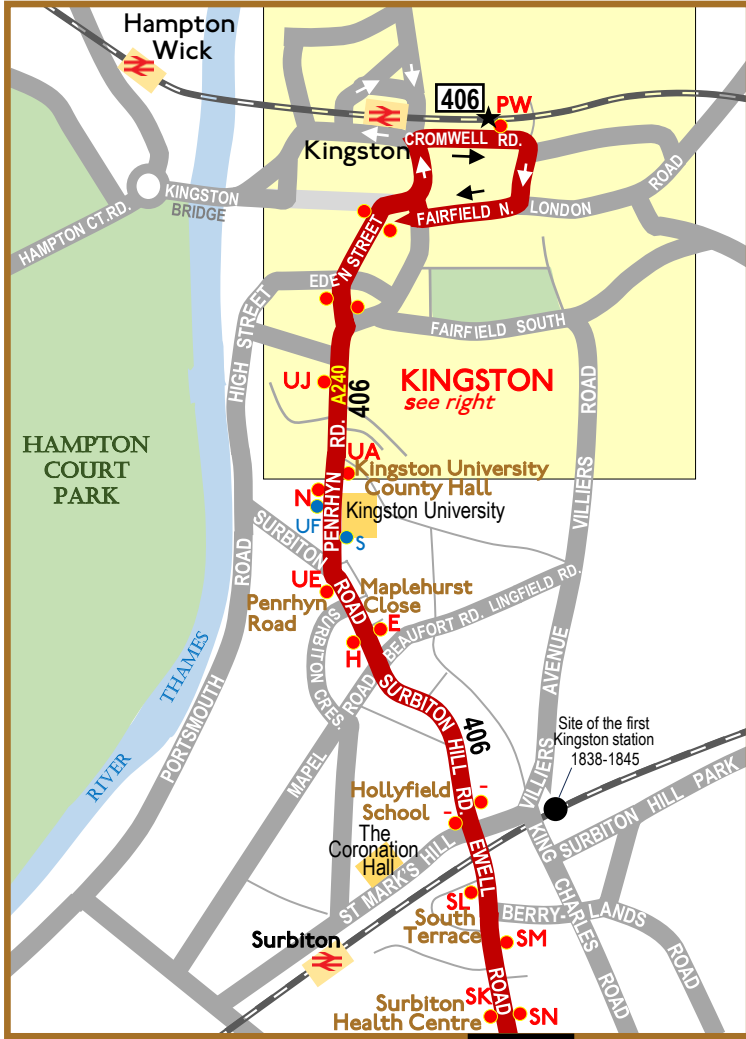

Route 406

Sunday 9 June 2024 only

Map 1 of 6

MAP 2

KINGSTON

KEY

- Bus stop for route 406
- Other bus stop
- X Bus stop letter and Stop name
- Heritage buses on TfL route 406

Drawn by David Bowker v3

Londonbusmuseum.com

Route 406

Sunday 9 June 2024 only

Map 2 of 6

Route 406

Sunday 9 June 2024 only

KEY

- Bus stop for route 406
- Other bus stop
- ✕ Bus stop letter and **Stop name**
- Heritage buses on TfL route 406

Londonbusmuseum.com

Map 3 of 6

Route 406

Sunday 9 June 2024 only

Map 4 of 6

KEY

- Bus stop for route 406
- Other bus stop
- ✕ Bus stop letter and **Stop name**
- █ Heritage buses on TfL route 406
- █ Heritage buses on former London Country route 406
- █ Out of service to and from stand

Map 6 of 6

MAP 5

KEY

- Bus stop for route 406
- Other bus stop
- X Bus stop letter and **Stop name**
- Heritage buses on former London Country route 406
- Out of service from stand

See left

REDHILL

see right