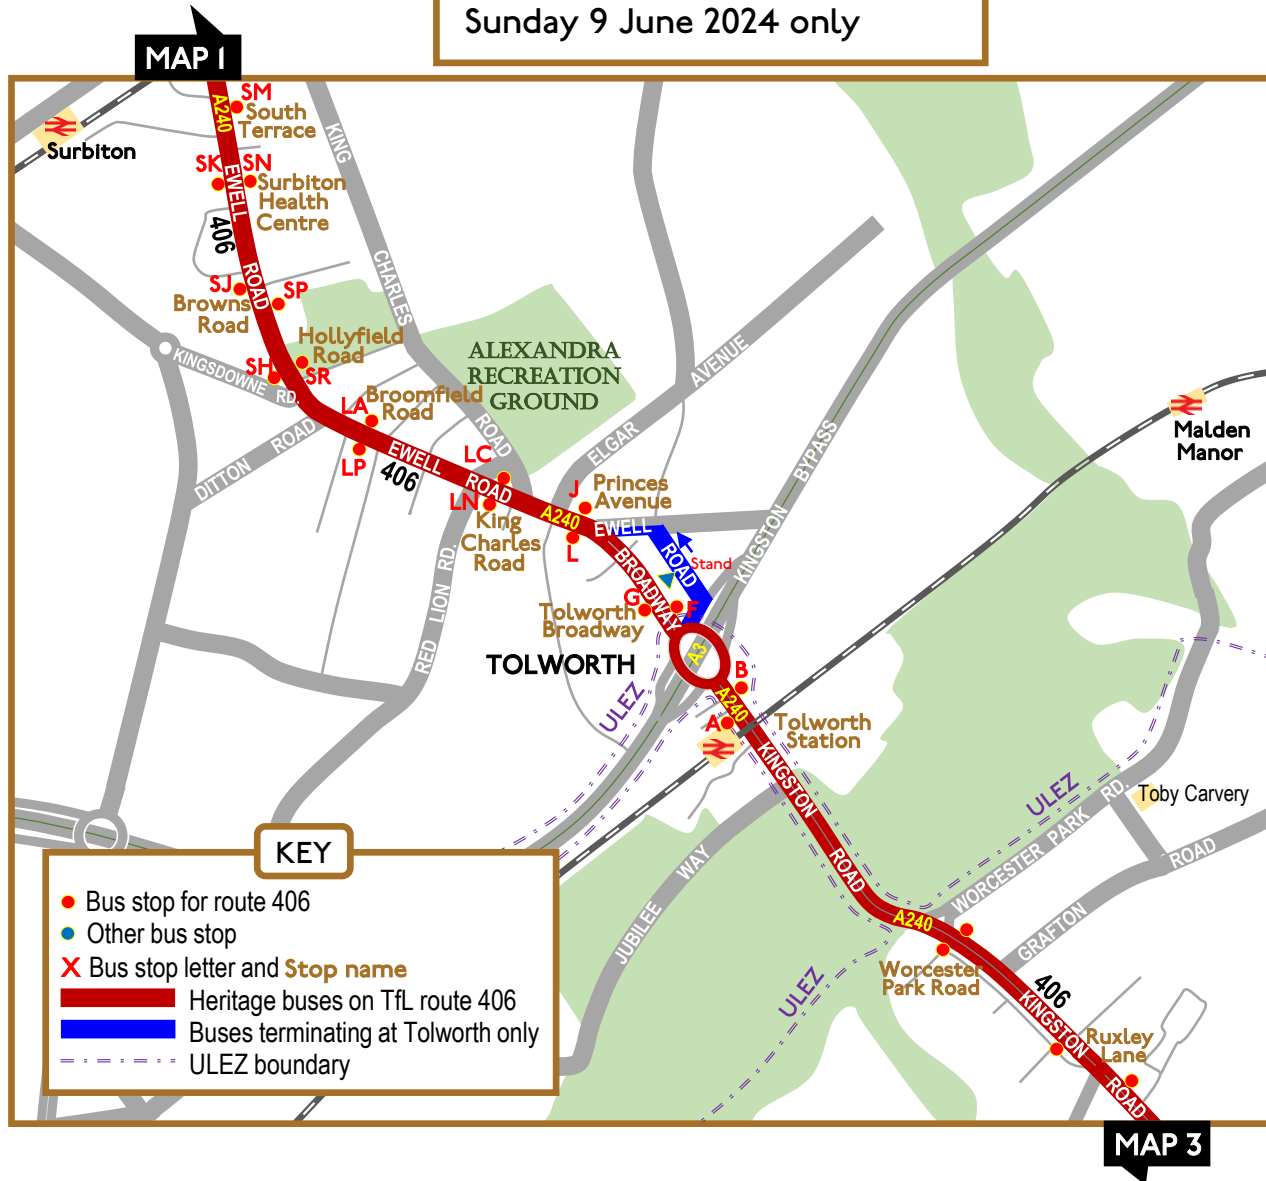

Route 406

Sunday 9 June 2024 only

Map 1 of 6

MAP 2

KINGSTON

KEY

- Bus stop for route 406
- Other bus stop
- X Bus stop letter and Stop name
- Heritage buses on TfL route 406

Drawn by David Bowker v3

Londonbusmuseum.com

Route 406

Sunday 9 June 2024 only

Map 2 of 6

Route 406

Sunday 9 June 2024 only

KEY

- Bus stop for route 406
- Other bus stop
- ✕ Bus stop letter and **Stop name**
- Heritage buses on TfL route 406

Londonbusmuseum.com

Map 3 of 6

Route 406

Sunday 9 June 2024 only

Map 4 of 6

KEY

- Bus stop for route 406
- Other bus stop
- ✕ Bus stop letter and **Stop name**
- █ Heritage buses on TfL route 406
- █ Heritage buses on former London Country route 406
- █ Out of service to and from stand

Map 6 of 6

MAP 5

KEY

- Bus stop for route 406
- Other bus stop
- X Bus stop letter and **Stop name**
- Heritage buses on former London Country route 406
- Out of service from stand

See left

REDHILL

see right