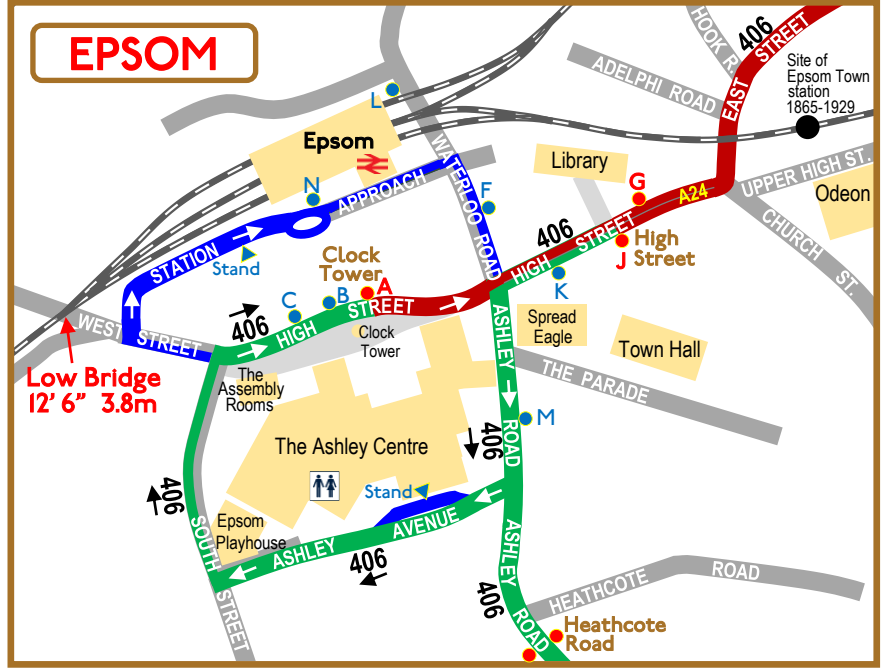

Route 406

Sunday 9 June 2024 only

Map 4 of 6

KEY

- Bus stop for route 406
- Other bus stop
- ✕ Bus stop letter and **Stop name**
- █ Heritage buses on TfL route 406
- █ Heritage buses on former London Country route 406
- █ Out of service to and from stand

MAP 3

Londonbusmuseum.com

EPSOM

Low Bridge
12' 6" 3.8m

MAP 5