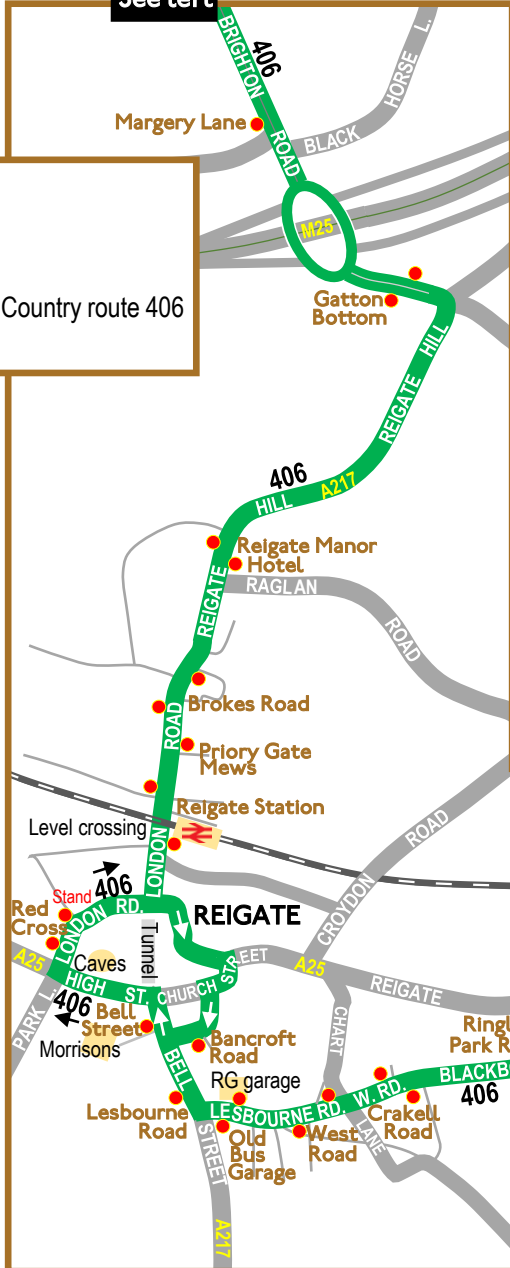

Route 406

Sunday 9 June 2024 only

Map 1 of 6

MAP 2

KINGSTON

KEY

- Bus stop for route 406
- Other bus stop
- X Bus stop letter and Stop name
- Heritage buses on TfL route 406

Drawn by David Bowker v3

Londonbusmuseum.com

Route 406

Sunday 9 June 2024 only

Map 2 of 6

Route 406

Sunday 9 June 2024 only

KEY

- Bus stop for route 406
- Other bus stop
- ✕ Bus stop letter and **Stop name**
- Heritage buses on TfL route 406

Londonbusmuseum.com

Map 3 of 6

Route 406

Sunday 9 June 2024 only

Map 4 of 6

KEY

- Bus stop for route 406
- Other bus stop
- ✕ Bus stop letter and **Stop name**
- █ Heritage buses on TfL route 406
- █ Heritage buses on former London Country route 406
- █ Out of service to and from stand

Map 6 of 6

MAP 5

KEY

- Bus stop for route 406
- Other bus stop
- X Bus stop letter and **Stop name**
- Heritage buses on former London Country route 406
- Out of service from stand

See left

REDHILL

see right