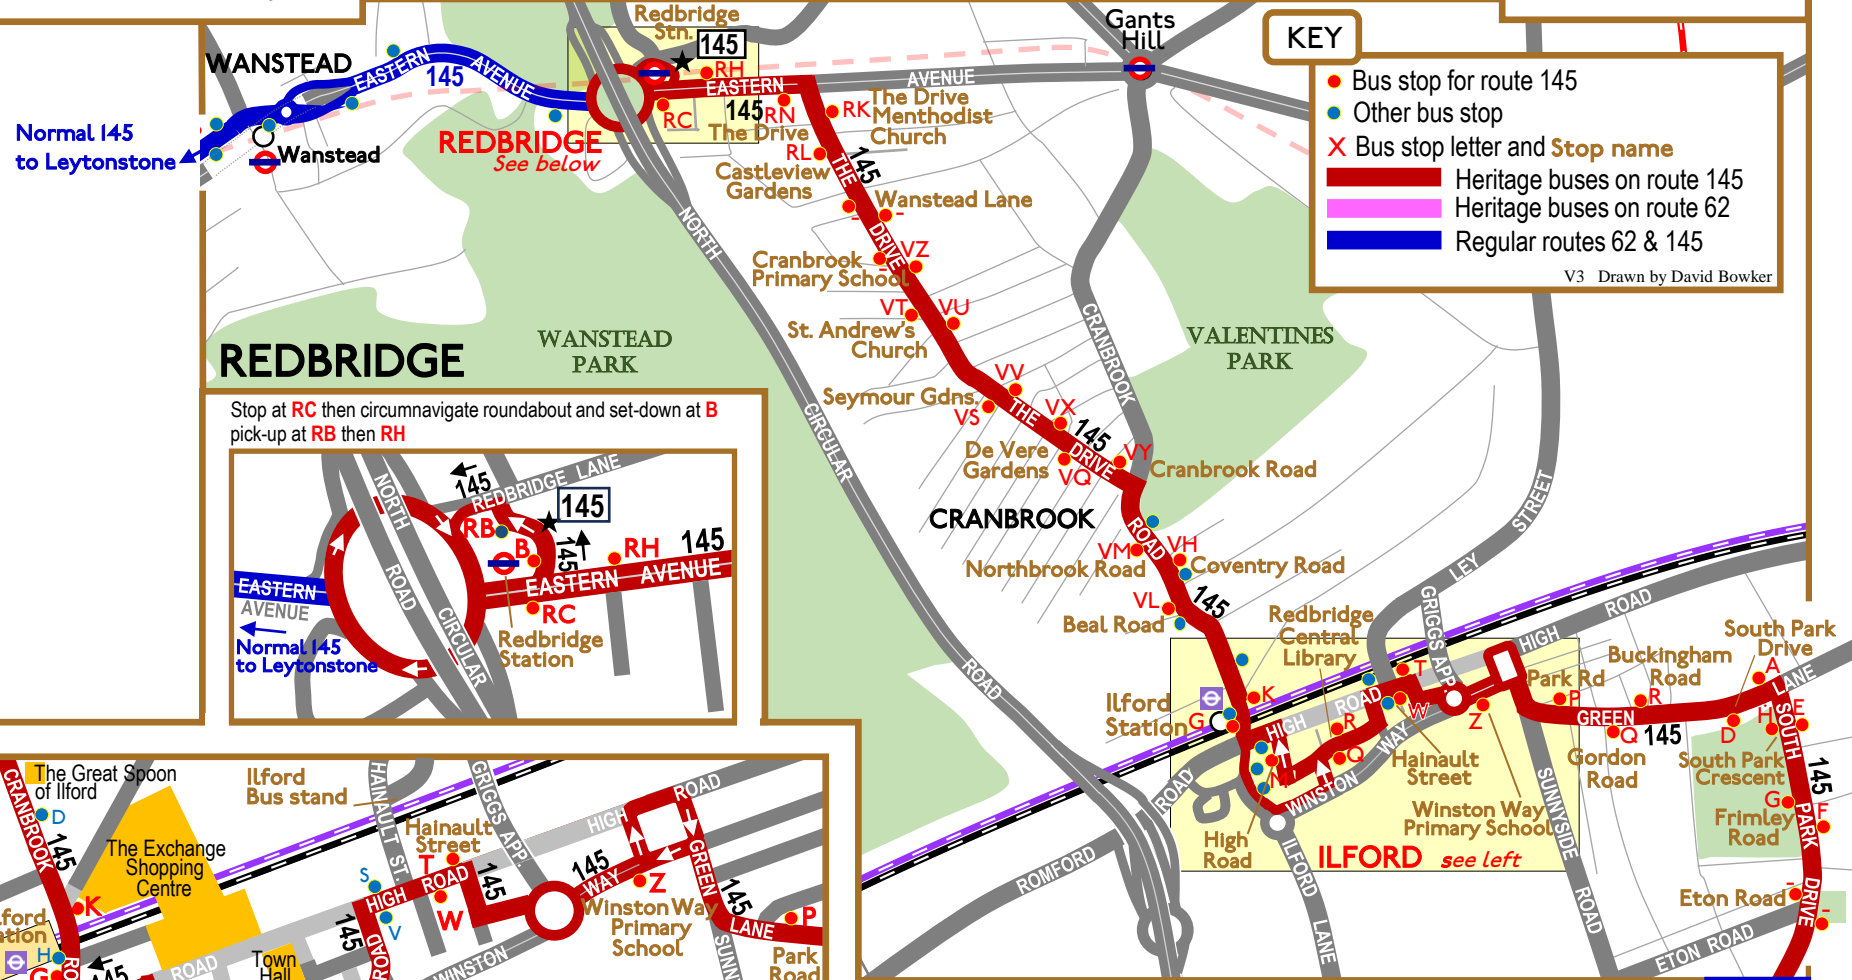

Route 145

Saturday 23 March 2024 only

Map 1 of 3

Routes 62 & 145

Saturday 23 March 2024 only

MAP 1

MAP 3

KEY

- Bus stop for routes 62 or 145
- Other bus stop
- X Bus stop letter and Stop name
- Heritage buses on route 145
- Heritage buses on route 62
- Regular routes 62 & 145