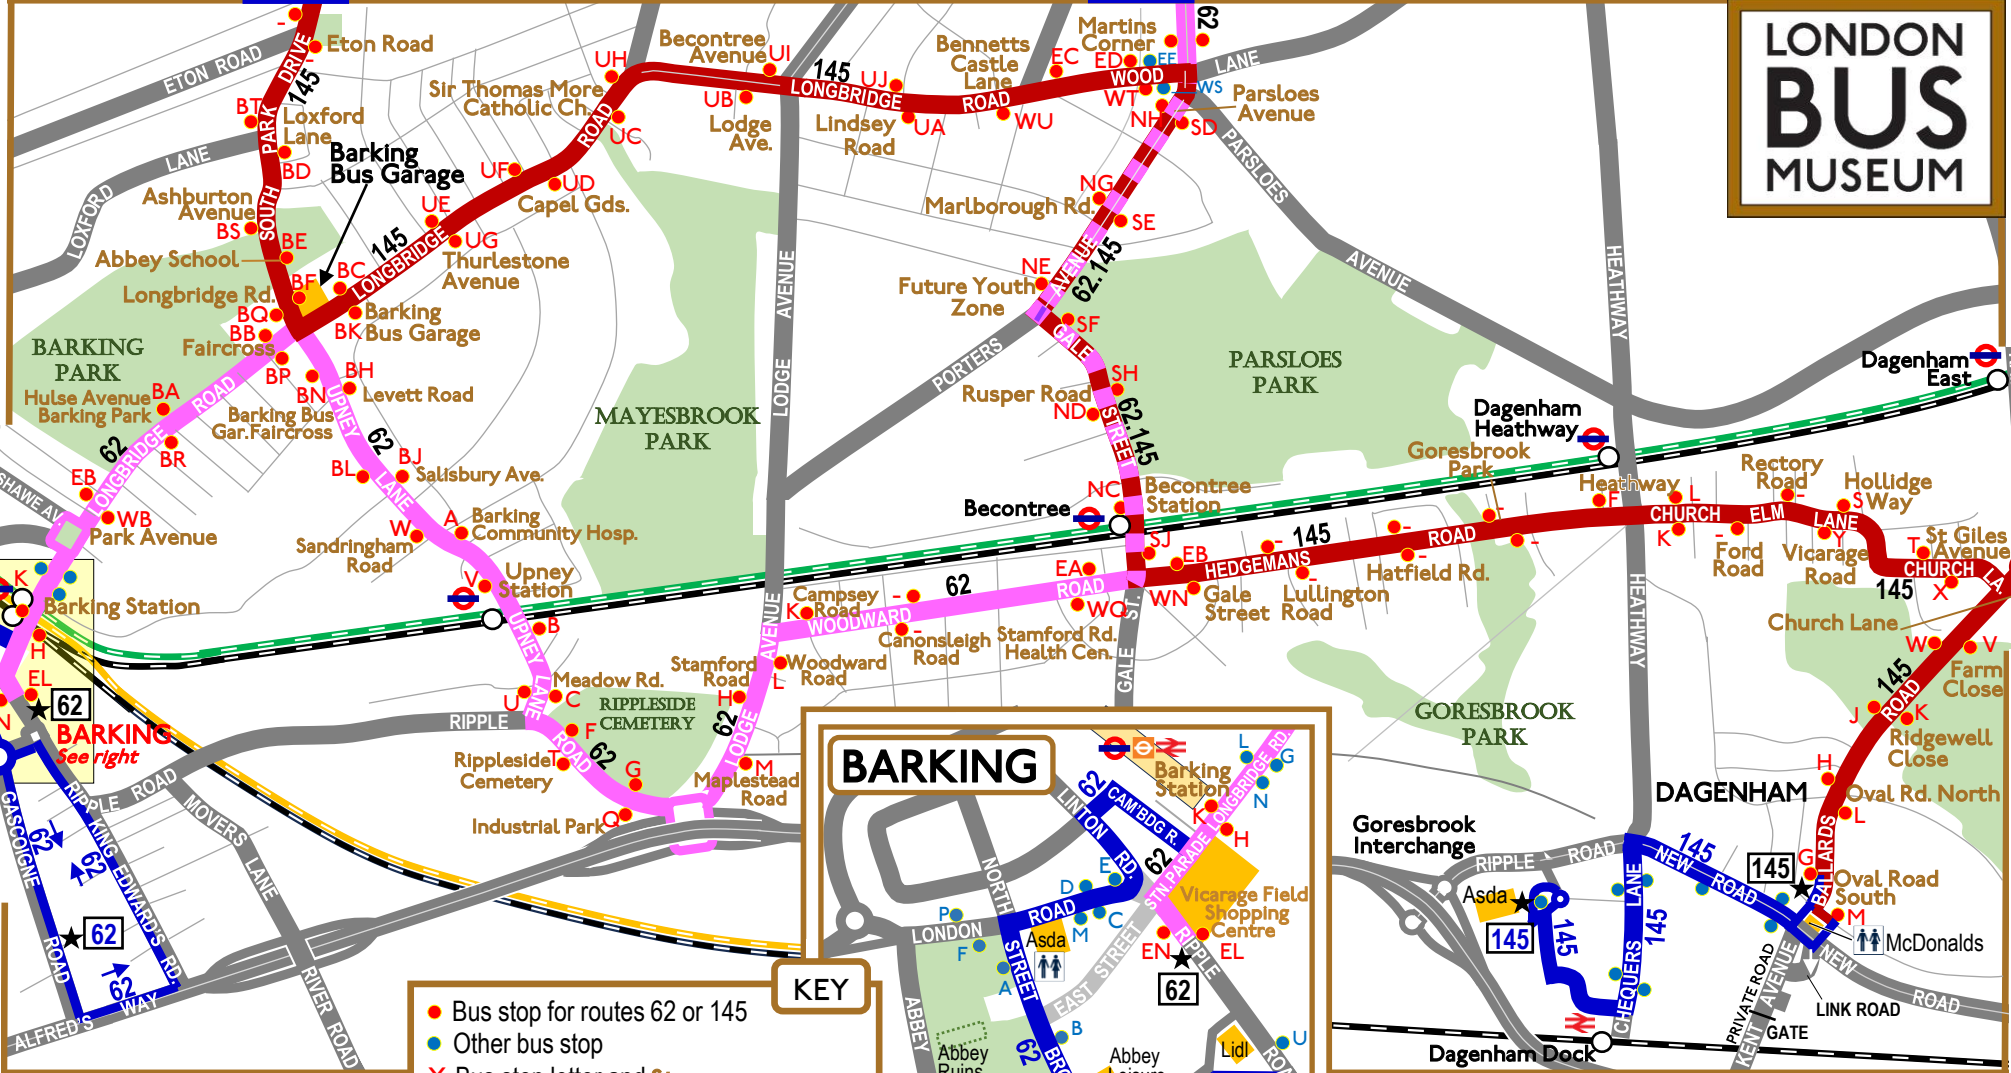

Route 145

Saturday 23 March 2024 only

Map 1 of 3

Routes 62 & 145

Saturday 23 March 2024 only

MAP 1

MAP 3

KEY

- Bus stop for routes 62 or 145
- Other bus stop
- X Bus stop letter and Stop name
- Heritage buses on route 145
- Heritage buses on route 62
- Regular routes 62 & 145