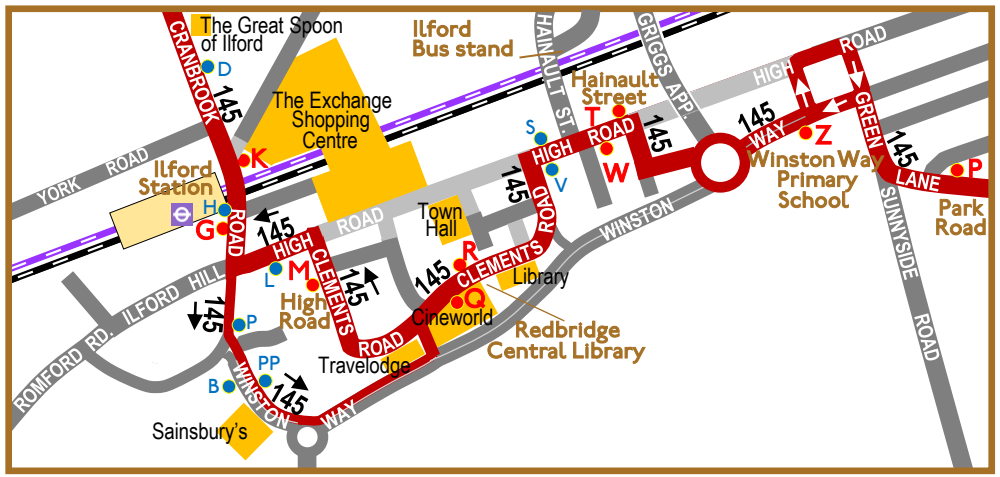

Route 145

Saturday 23 March 2024 only

Map 1 of 3

Routes 62 & 145

Saturday 23 March 2024 only

MAP 1

MAP 3

KEY

- Bus stop for routes 62 or 145
- Other bus stop
- X Bus stop letter and Stop name
- Heritage buses on route 145
- Heritage buses on route 62
- Regular routes 62 & 145