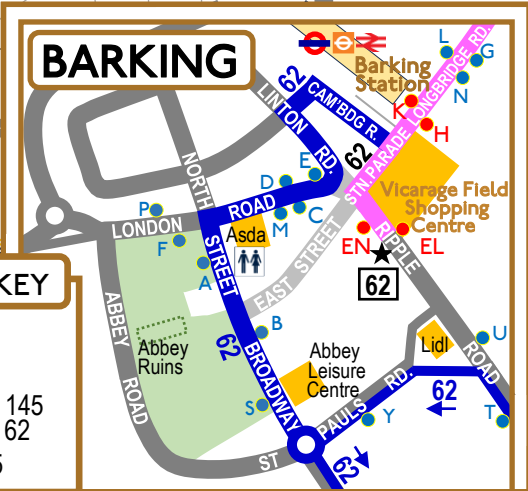

Route 145

Saturday 23 March 2024 only

Map 1 of 3

Routes 62 & 145

Saturday 23 March 2024 only

MAP 1

MAP 3

KEY

- Bus stop for routes 62 or 145
- Other bus stop
- X Bus stop letter and Stop name
- Heritage buses on route 145
- Heritage buses on route 62
- Regular routes 62 & 145