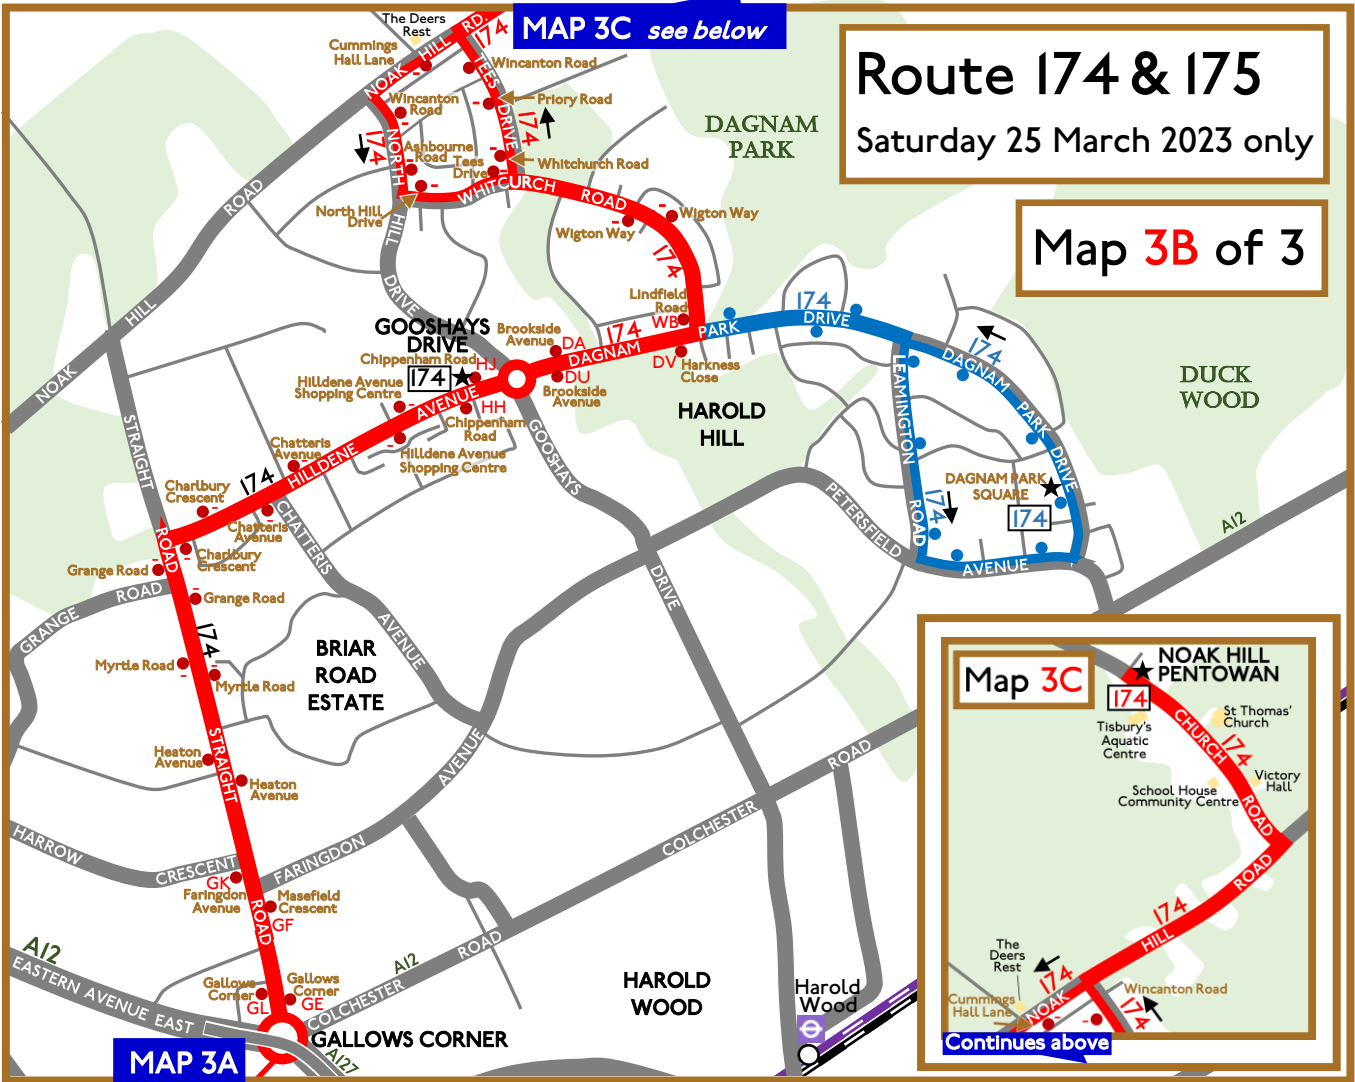

Route 174 & 175

Saturday 25 March 2023 only

Map 1 of 3

KEY

174 & 175 heritage bus route and 712

174. 175. 712

175 Limited heritage bus journeys
Normal TfL route 175 journeys

175

● Bus stop X stop letter stop name

● Other bus stop

Miles

londonbusmuseum.com

Maps drawn by David Bowker

LONDON
BUS
MUSEUM

MAP 2

MAP 3

Routes
174 & 175
Saturday
25 March 2023 only

Map 2 of 3

KEY

- 174 & 175 heritage bus route
- 174. 175
- 174 regular route - no heritage buses
- 174

Route 174 & 175

Saturday 25 March 2023 only

Map **3B** of 3

Map 3A of 3

KEY

174 & 175 heritage bus route
— 174, 175

174 regular route - no heritage buses
— 174

0 1/4 1/2
 Miles

LONDON BUS MUSEUM