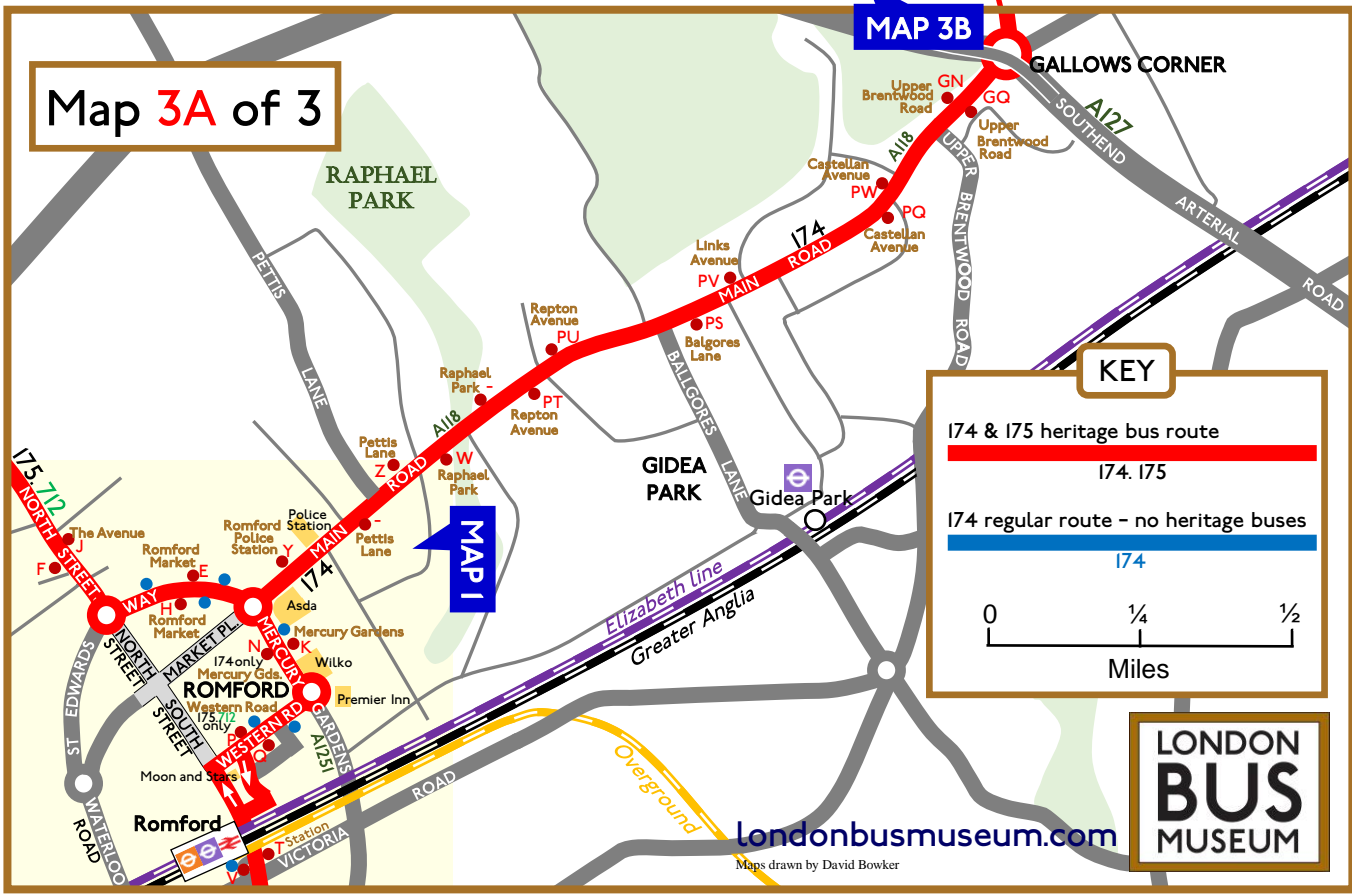

● Bus stop X stop letter stop name

● Other bus stop

Miles

londonbusmuseum.com

Maps drawn by David Bowker

LONDON
BUS
MUSEUM

MAP 2

MAP 3

Routes
174 & 175
Saturday
25 March 2023 only

Map 2 of 3

KEY

- 174 & 175 heritage bus route
- 174. 175
- 174 regular route - no heritage buses
- 174

Route 174 & 175

Saturday 25 March 2023 only

Map **3B** of 3

Map 3A of 3

KEY

174 & 175 heritage bus route
— 174, 175

174 regular route - no heritage buses
— 174

0 1/4 1/2
 Miles

LONDON BUS MUSEUM