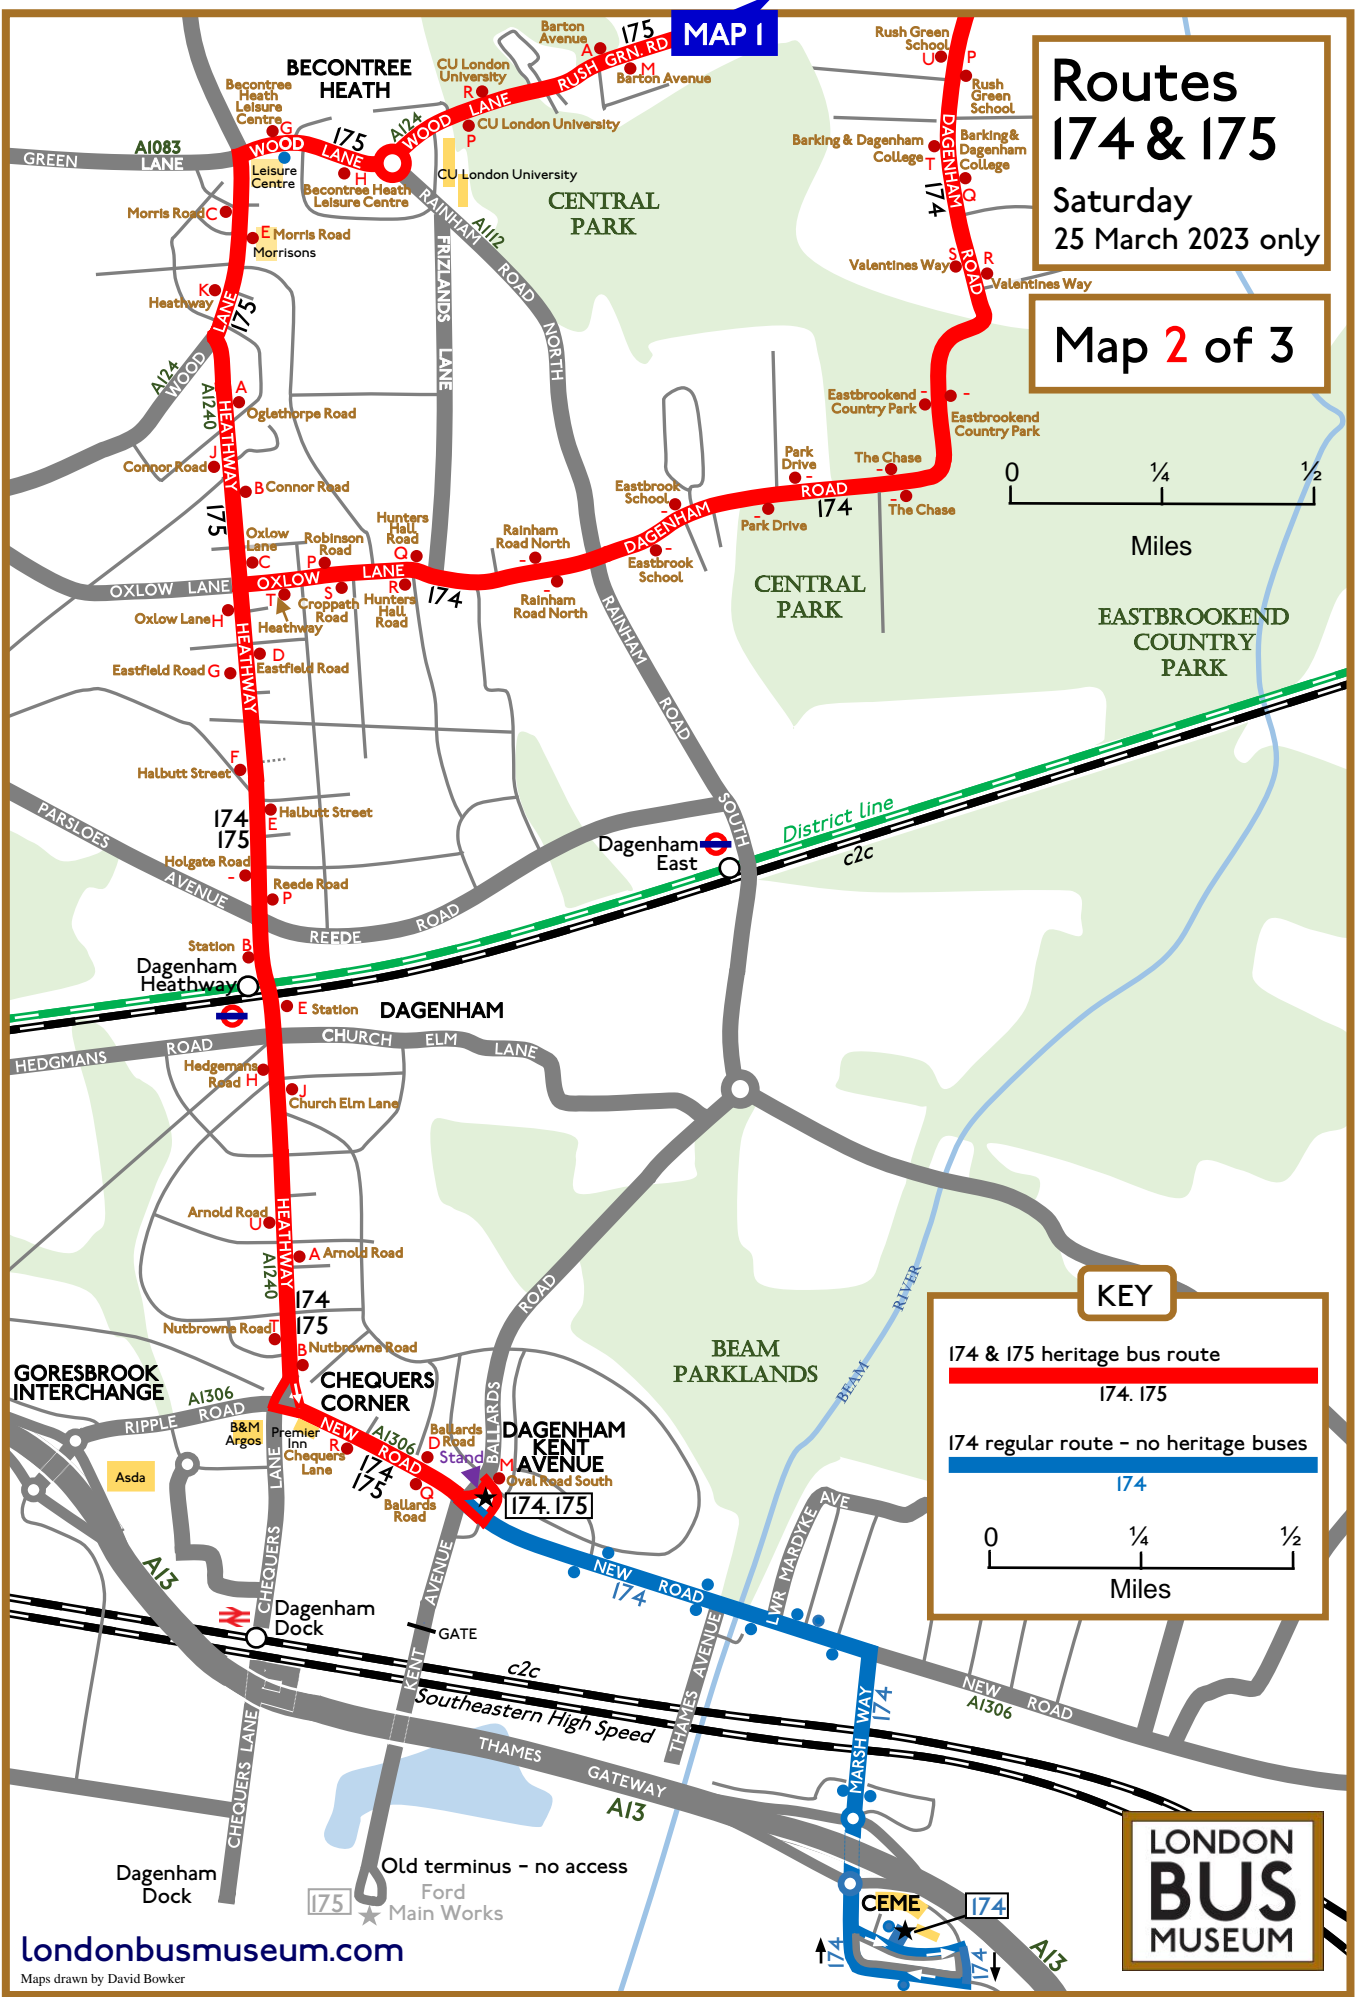

Route 174 & 175

Saturday 25 March 2023 only

Map 1 of 3

KEY

174 & 175 heritage bus route and 712

174. 175. 712

175 Limited heritage bus journeys
Normal TfL route 175 journeys

175

● Bus stop X stop letter stop name

● Other bus stop

Miles

londonbusmuseum.com

Maps drawn by David Bowker

LONDON
BUS
MUSEUM

MAP 2

MAP 3

Routes
174 & 175
Saturday
25 March 2023 only

Map 2 of 3

KEY

- 174 & 175 heritage bus route
- 174. 175
- 174 regular route - no heritage buses
- 174

Route 174 & 175

Saturday 25 March 2023 only

Map **3B** of 3

Map 3A of 3

KEY

174 & 175 heritage bus route
— 174, 175

174 regular route - no heritage buses
— 174

0 1/4 1/2
 Miles

LONDON BUS MUSEUM