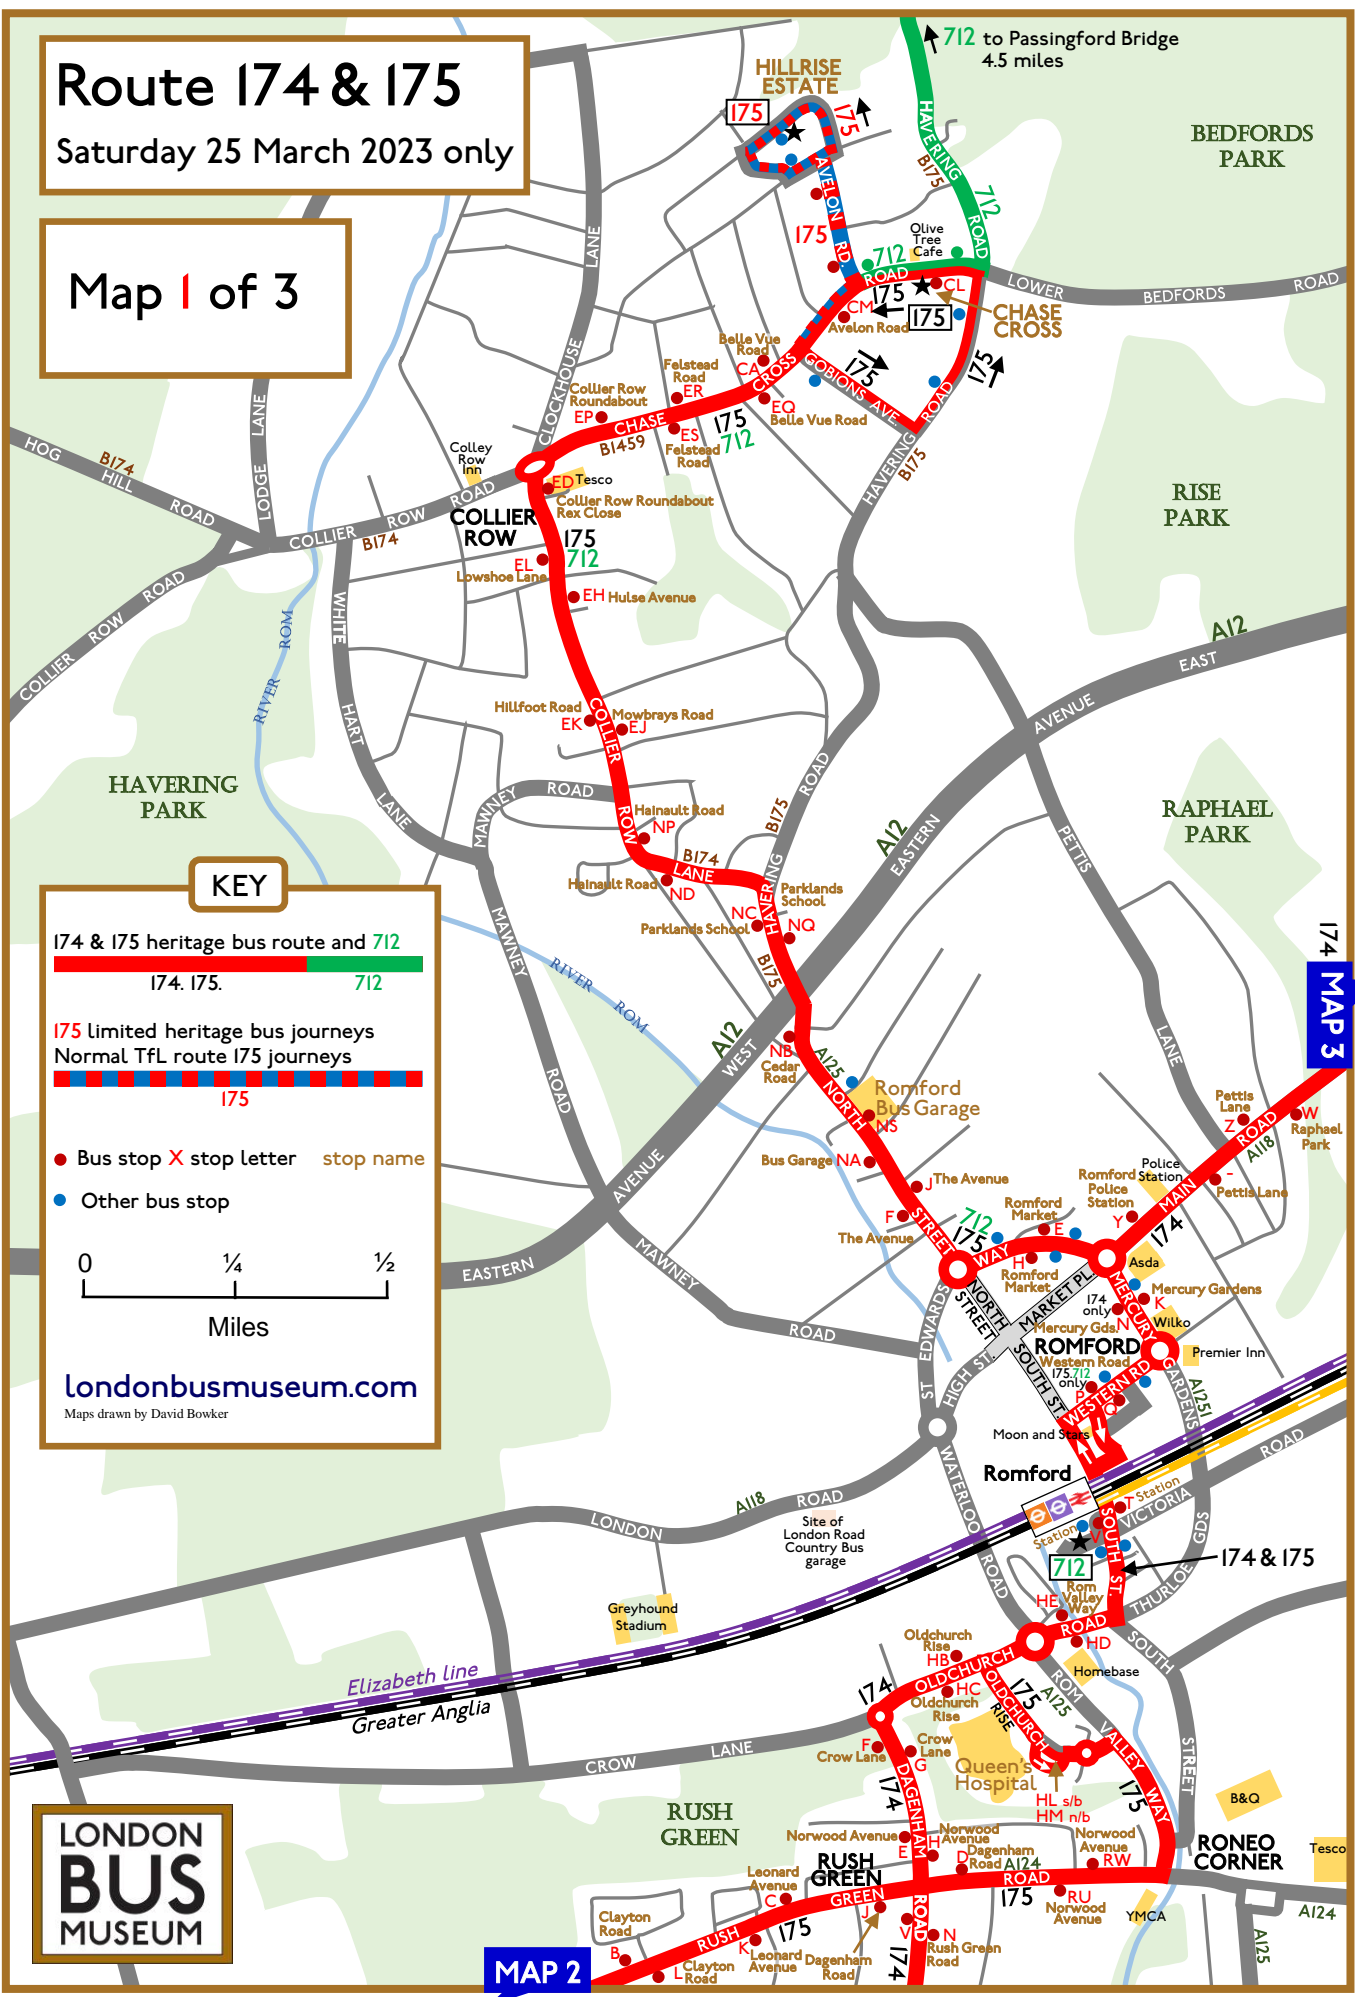

Route 174 & 175

Saturday 25 March 2023 only

Map 1 of 3

KEY

174 & 175 heritage bus route and 712

174. 175. 712

175 Limited heritage bus journeys
Normal TfL route 175 journeys

175

● Bus stop X stop letter stop name

● Other bus stop

Miles

londonbusmuseum.com

Maps drawn by David Bowker

LONDON
BUS
MUSEUM

MAP 2

MAP 3

Routes
174 & 175
Saturday
25 March 2023 only

Map 2 of 3

KEY

- 174 & 175 heritage bus route
- 174. 175
- 174 regular route - no heritage buses
- 174

Route 174 & 175

Saturday 25 March 2023 only

Map **3B** of 3

Map 3A of 3

KEY

174 & 175 heritage bus route
— 174, 175

174 regular route - no heritage buses
— 174

0 1/4 1/2
 Miles

LONDON BUS MUSEUM