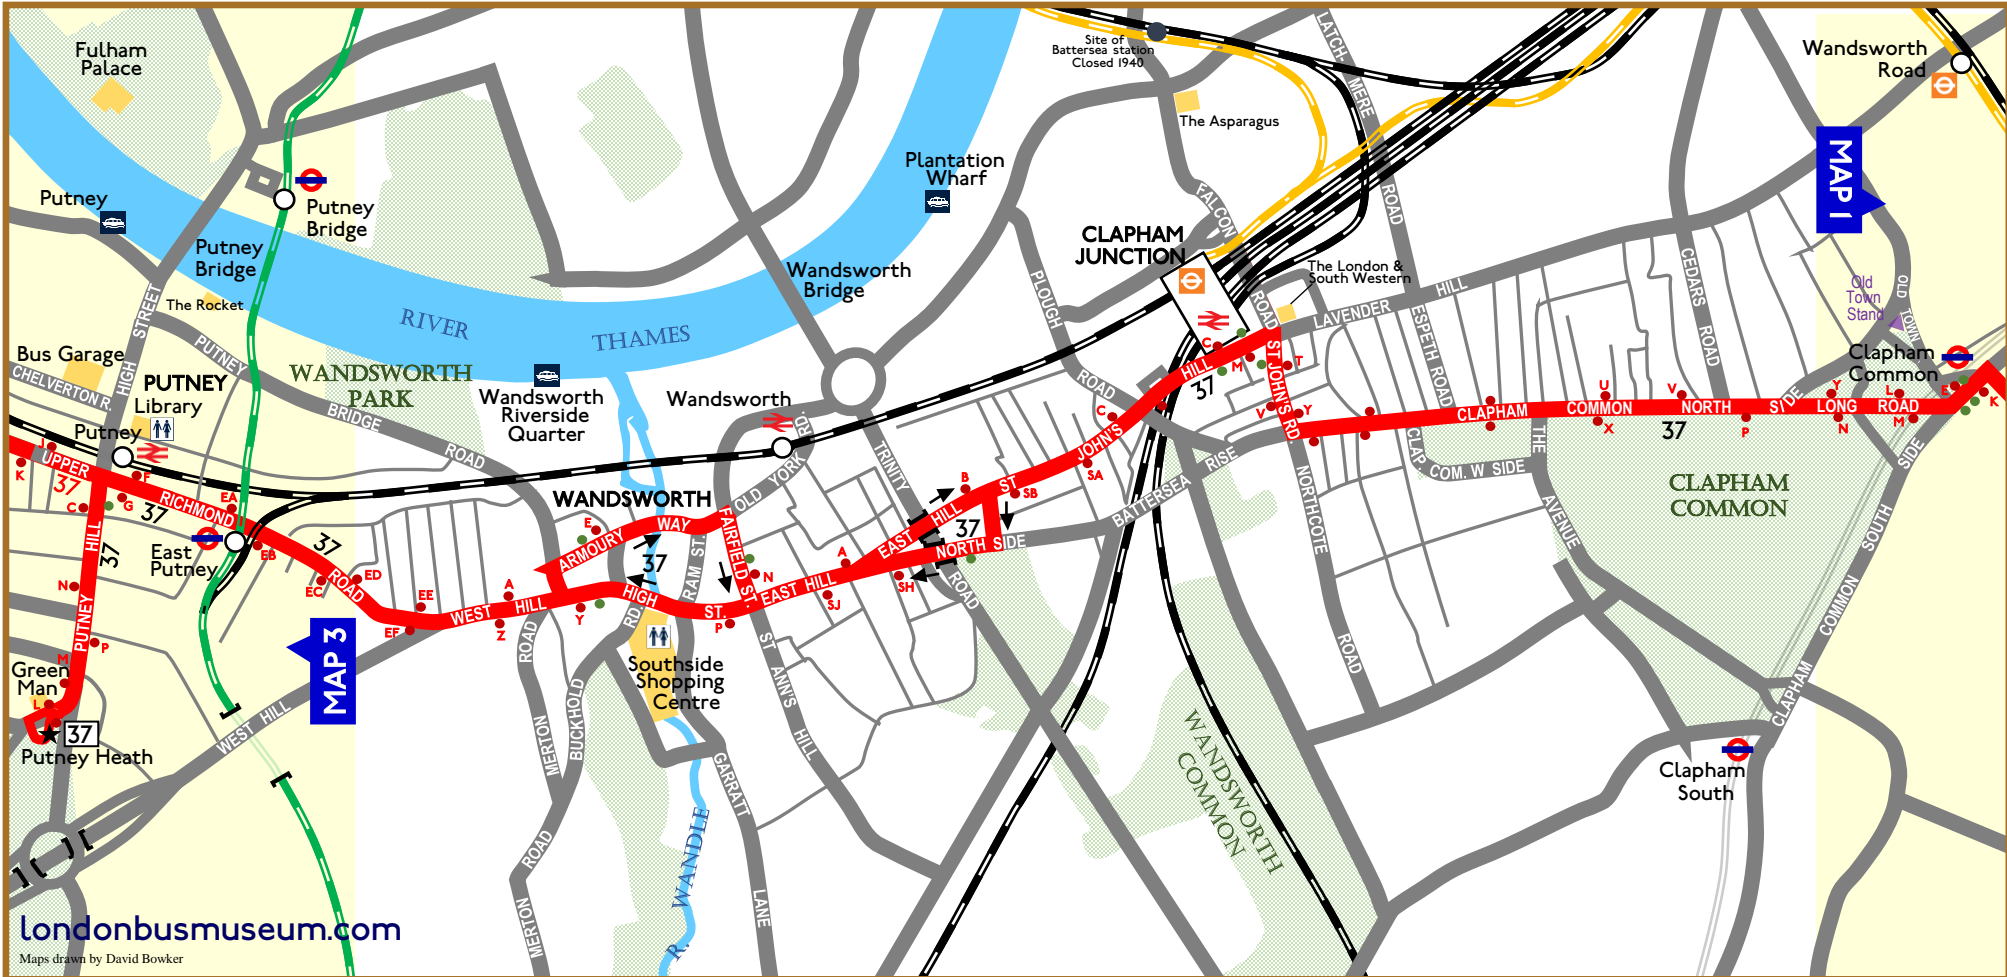

The main service will run between Peckham and Putney Heath.

A feeder service will operate from Hounslow and Richmond in the morning, returning in the afternoon

- c Route 37 bus stop (and stop letter)
- Other bus stop

londonbusmuseum.com

Maps drawn by David Bowker

The main service will run between Peckham and Putney Heath.

A feeder service will operate from Hounslow and Richmond in the morning, returning in the afternoon

- c Route 37 bus stop (and stop letter)
- Other bus stop

The main service will run between Peckham and Putney Heath.

A feeder service will operate from Hounslow and Richmond in the morning, returning in the afternoon