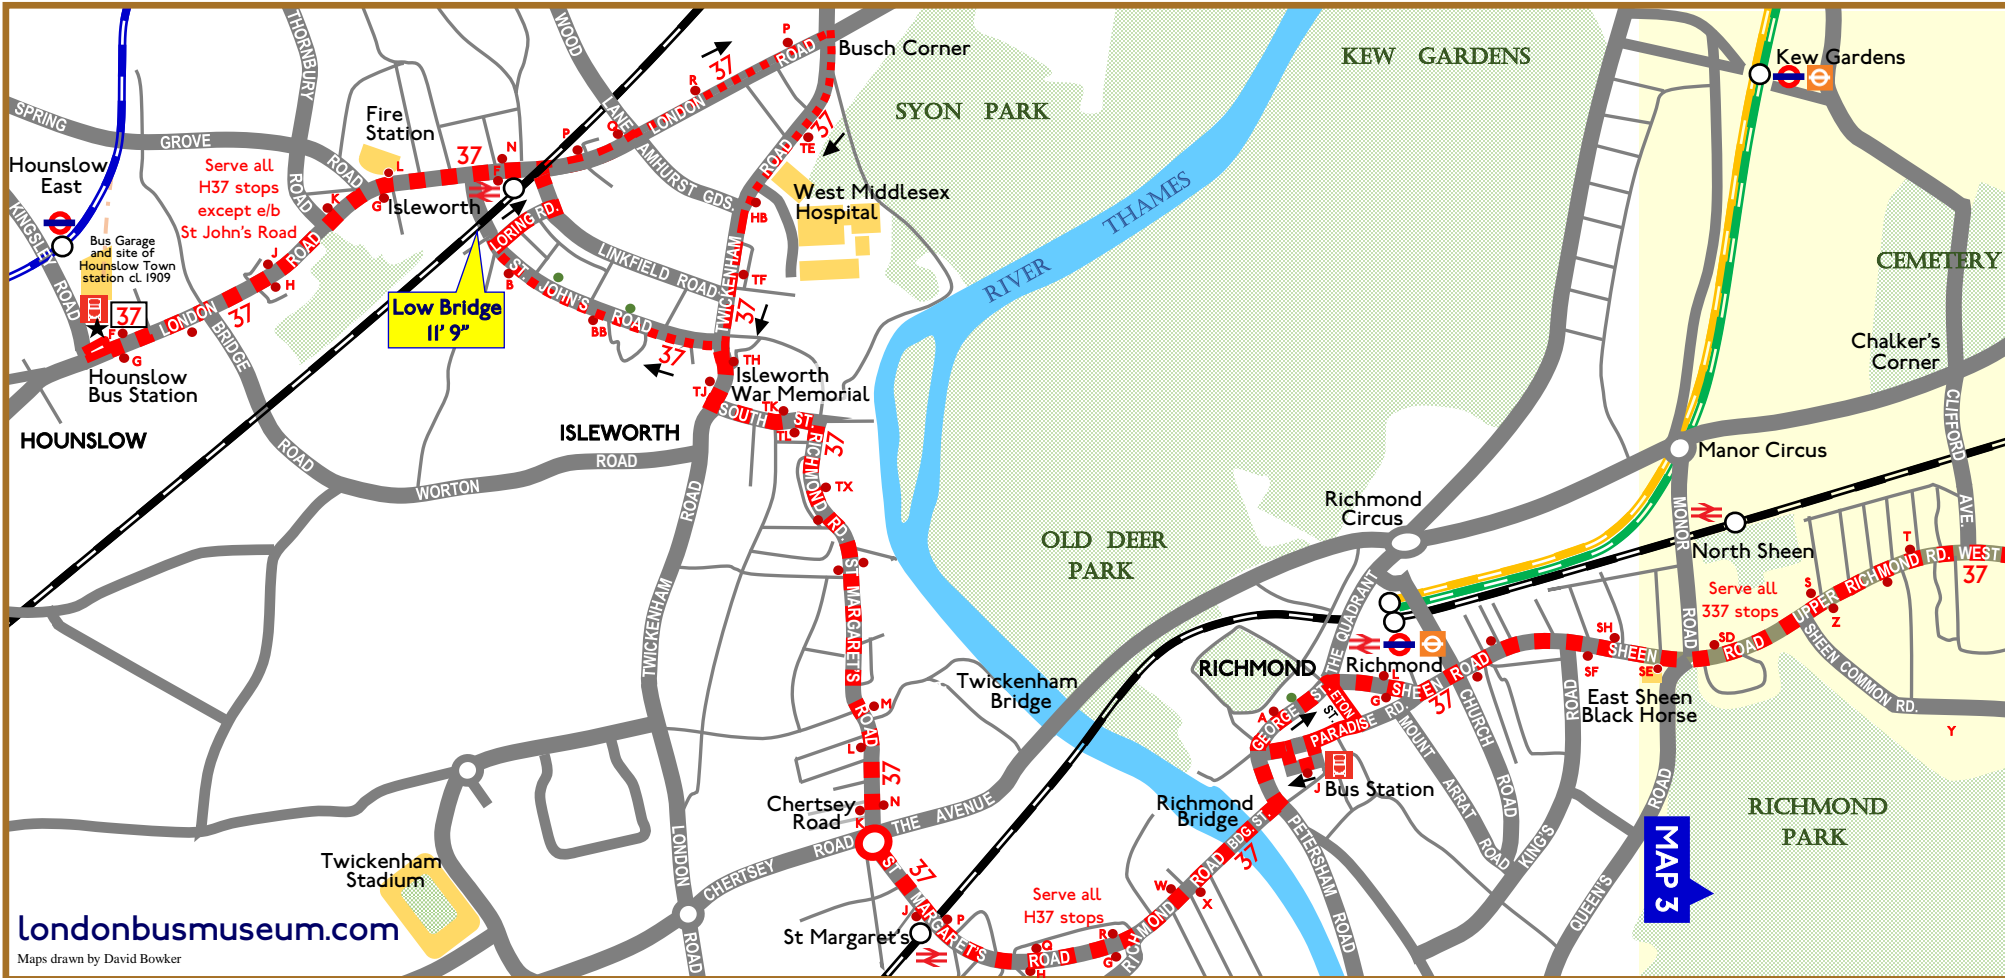

The main service will run between Peckham and Putney Heath.

A feeder service will operate from Hounslow and Richmond in the morning, returning in the afternoon

- c Route 37 bus stop (and stop letter)
- Other bus stop

londonbusmuseum.com

Maps drawn by David Bowker

The main service will run between Peckham and Putney Heath.

A feeder service will operate from Hounslow and Richmond in the morning, returning in the afternoon

- c Route 37 bus stop (and stop letter)
- Other bus stop

The main service will run between Peckham and Putney Heath.

A feeder service will operate from Hounslow and Richmond in the morning, returning in the afternoon