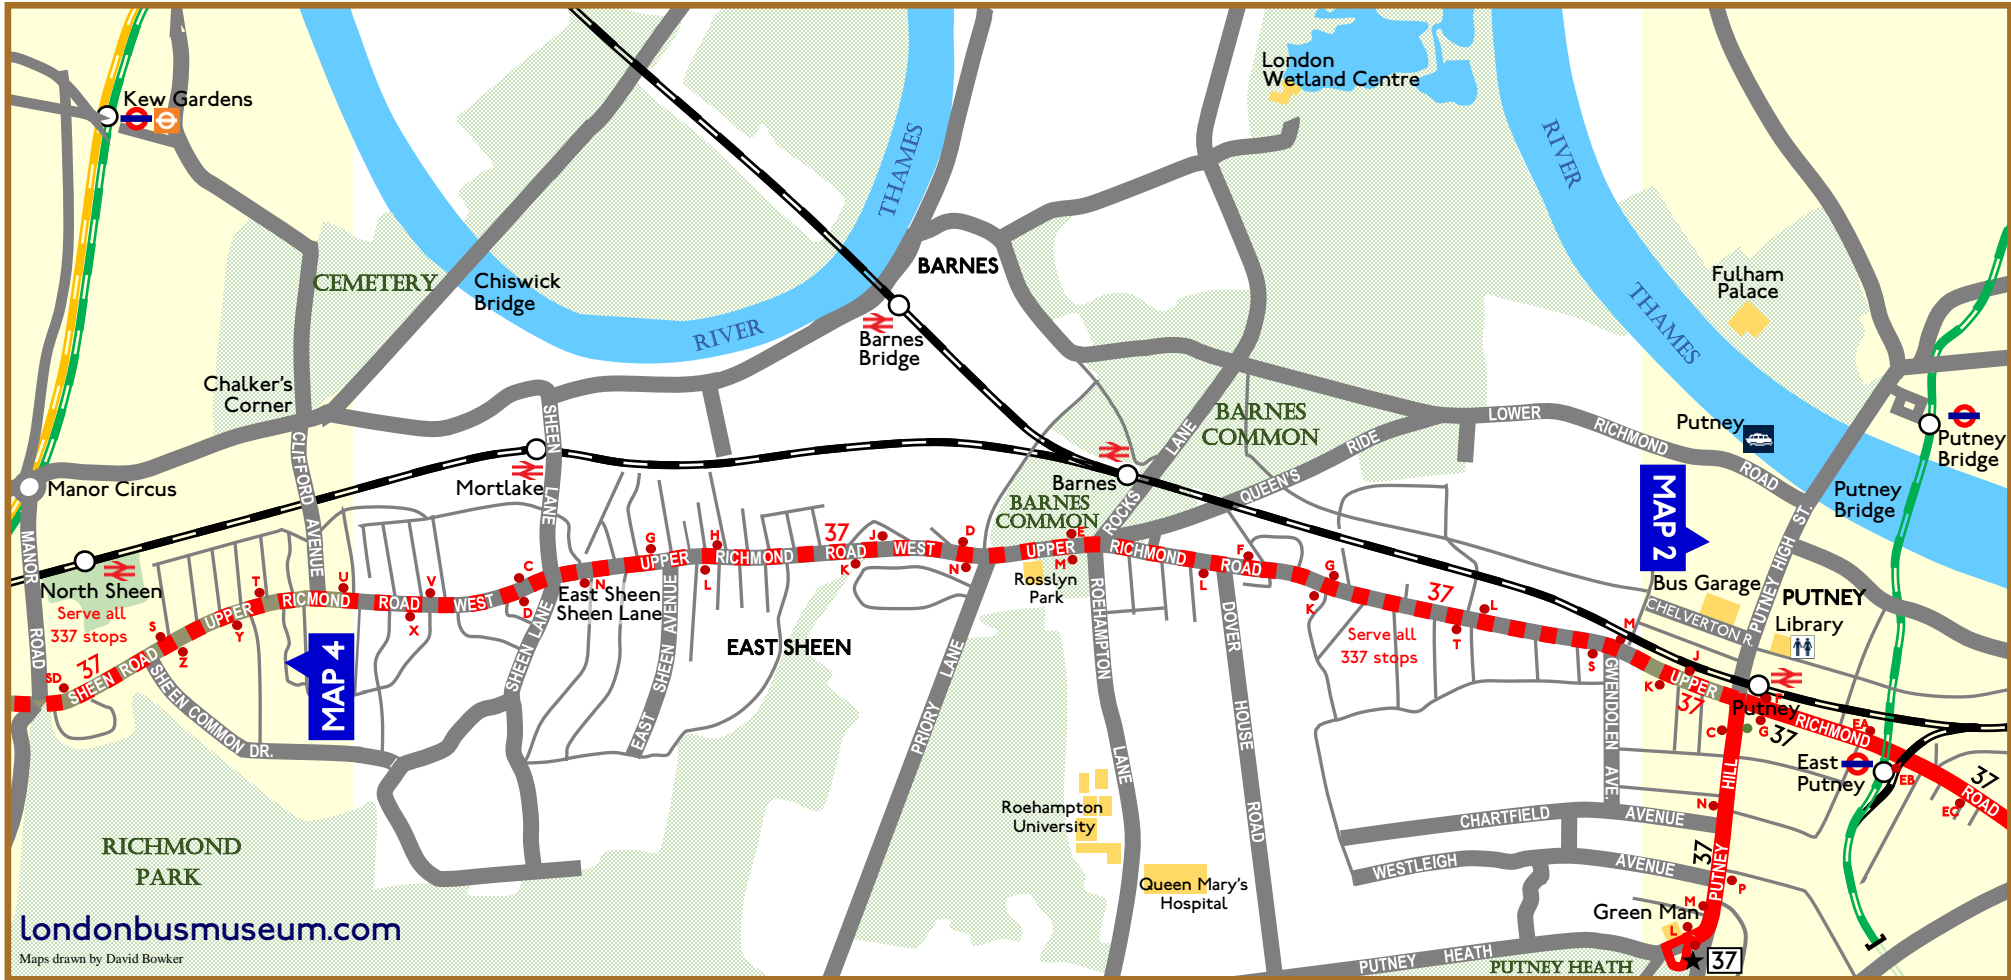

The main service will run between Peckham and Putney Heath.

A feeder service will operate from Hounslow and Richmond in the morning, returning in the afternoon

- c Route 37 bus stop (and stop letter)
- Other bus stop

londonbusmuseum.com

Maps drawn by David Bowker

The main service will run between Peckham and Putney Heath.

A feeder service will operate from Hounslow and Richmond in the morning, returning in the afternoon

- c Route 37 bus stop (and stop letter)
- Other bus stop

The main service will run between Peckham and Putney Heath.

A feeder service will operate from Hounslow and Richmond in the morning, returning in the afternoon