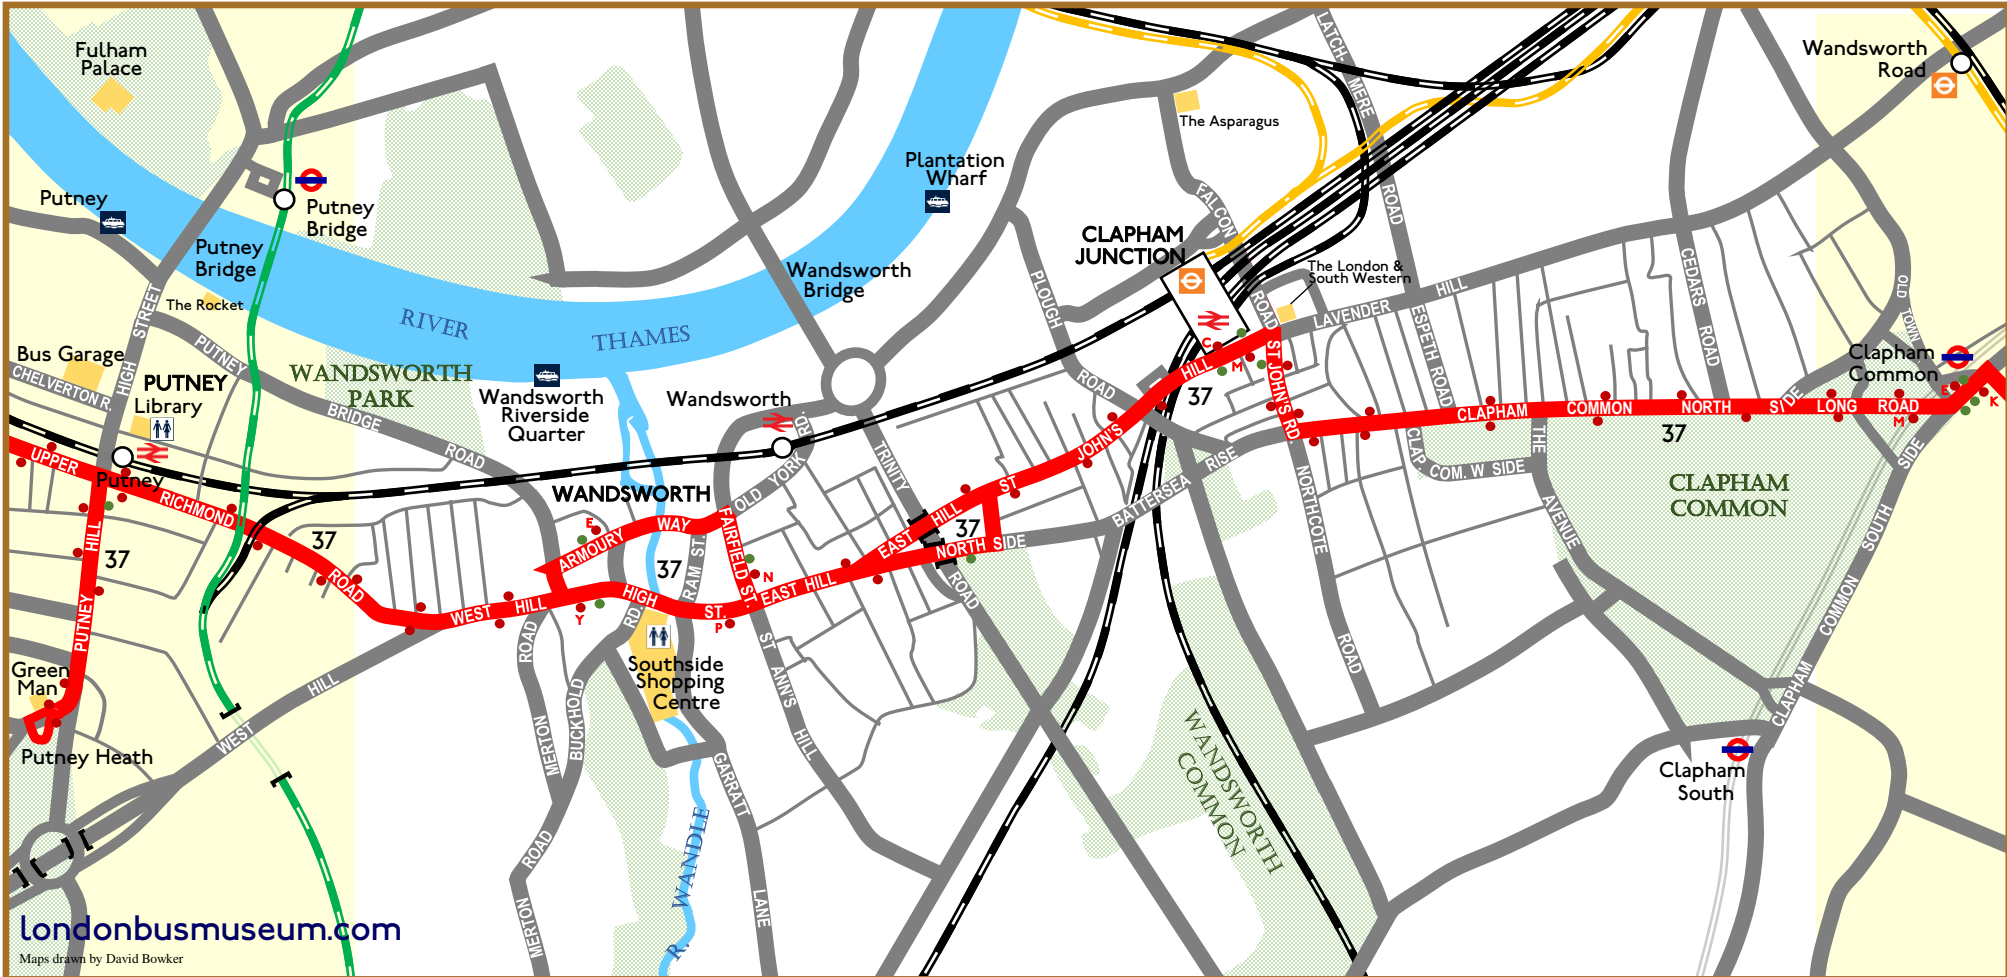

# Route 37

Saturday 1 October 2022 only

[londonbusmuseum.com](http://londonbusmuseum.com)

Maps drawn by David Bowker

The main service will run to and from Putney Heath with limited journeys to Richmond and Hounslow

The main service will run to and from Putney Heath with limited journeys to Richmond and Hounslow