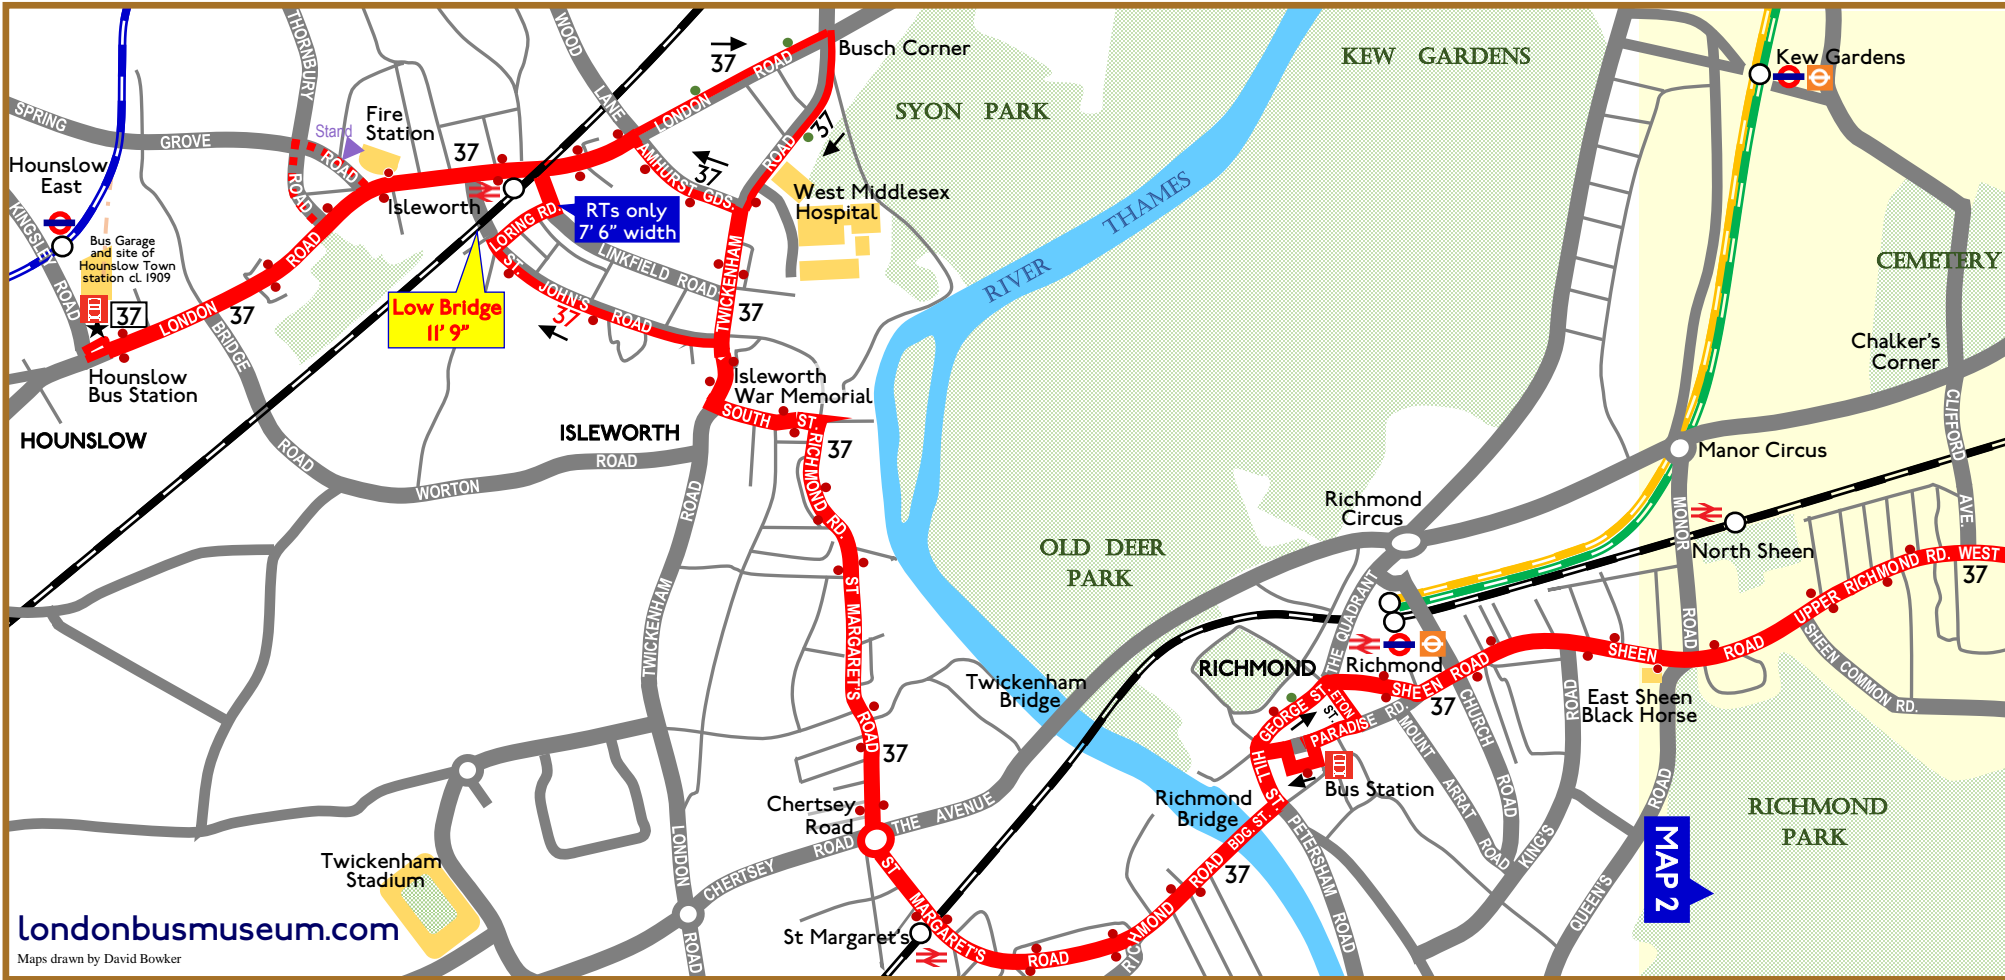

# Route 37

Saturday 1 October 2022 only

[londonbusmuseum.com](http://londonbusmuseum.com)

Maps drawn by David Bowker

The main service will run to and from Putney Heath with limited journeys to Richmond and Hounslow

The main service will run to and from Putney Heath with limited journeys to Richmond and Hounslow