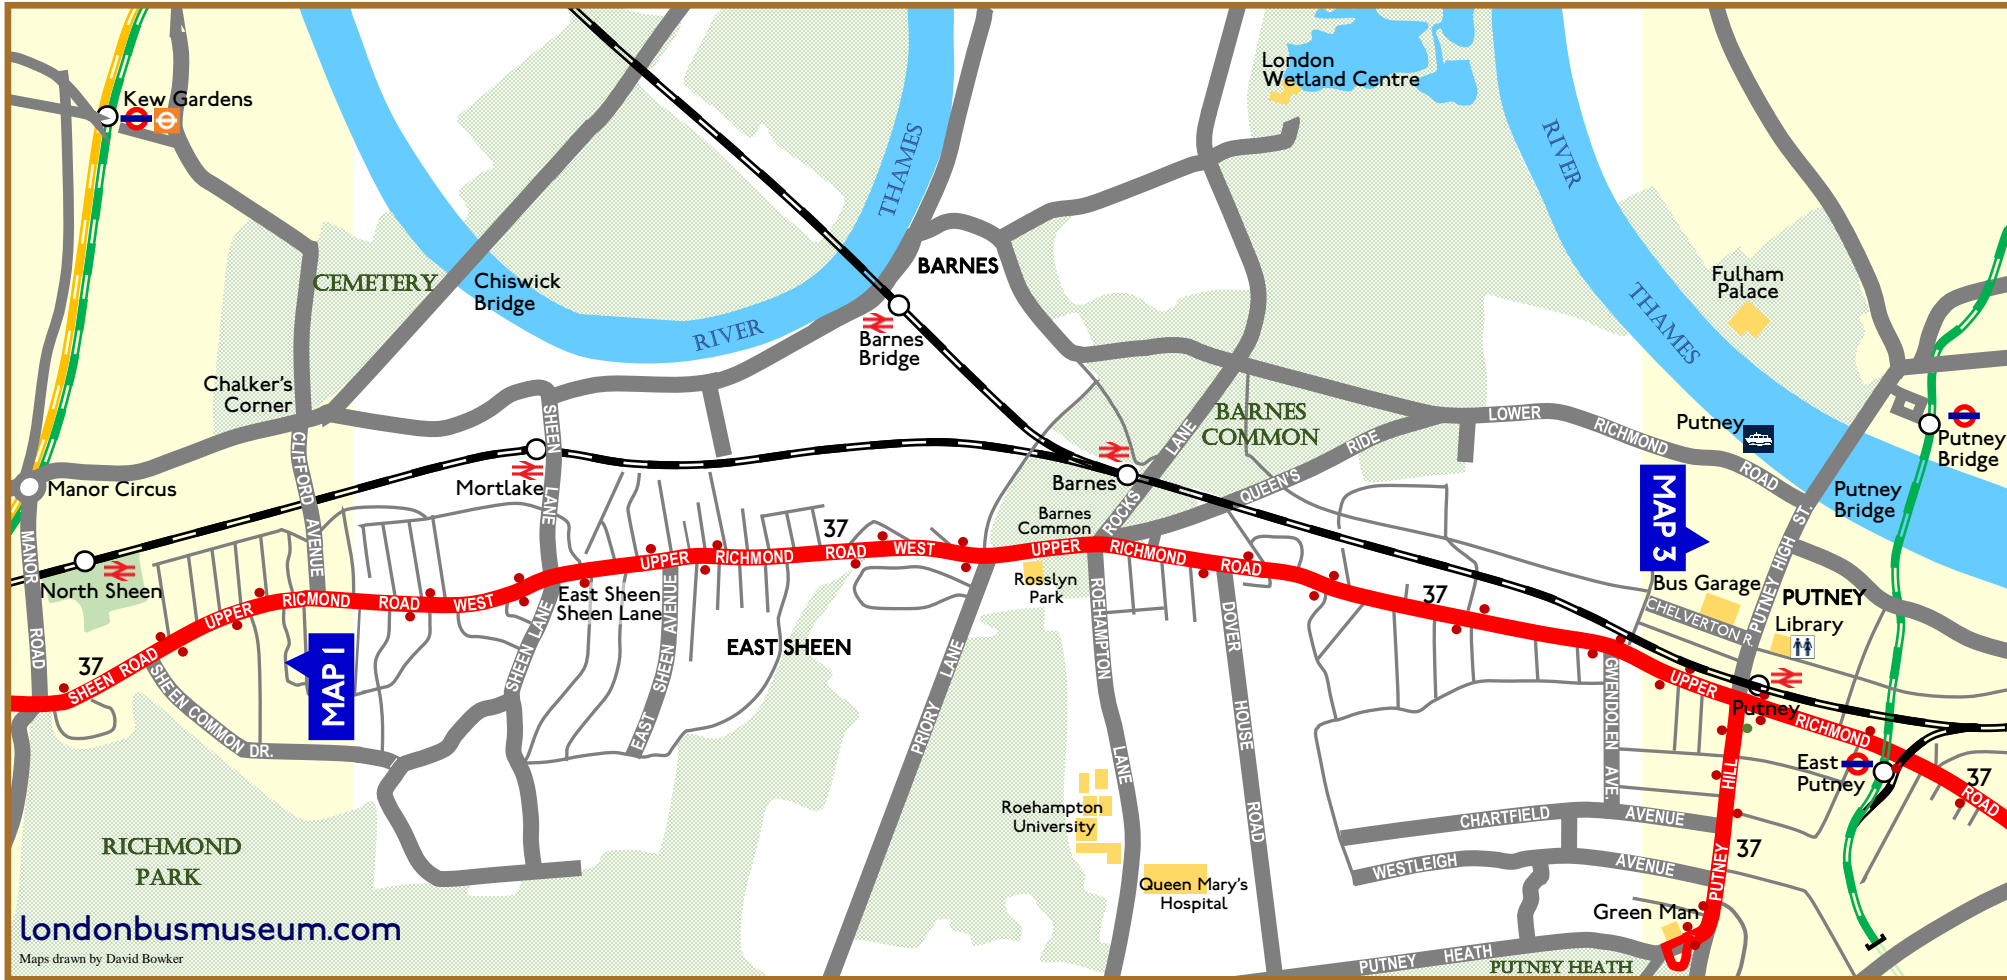

# Route 37

Saturday 1 October 2022 only

[londonbusmuseum.com](http://londonbusmuseum.com)

Maps drawn by David Bowker

The main service will run to and from Putney Heath with limited journeys to Richmond and Hounslow

The main service will run to and from Putney Heath with limited journeys to Richmond and Hounslow