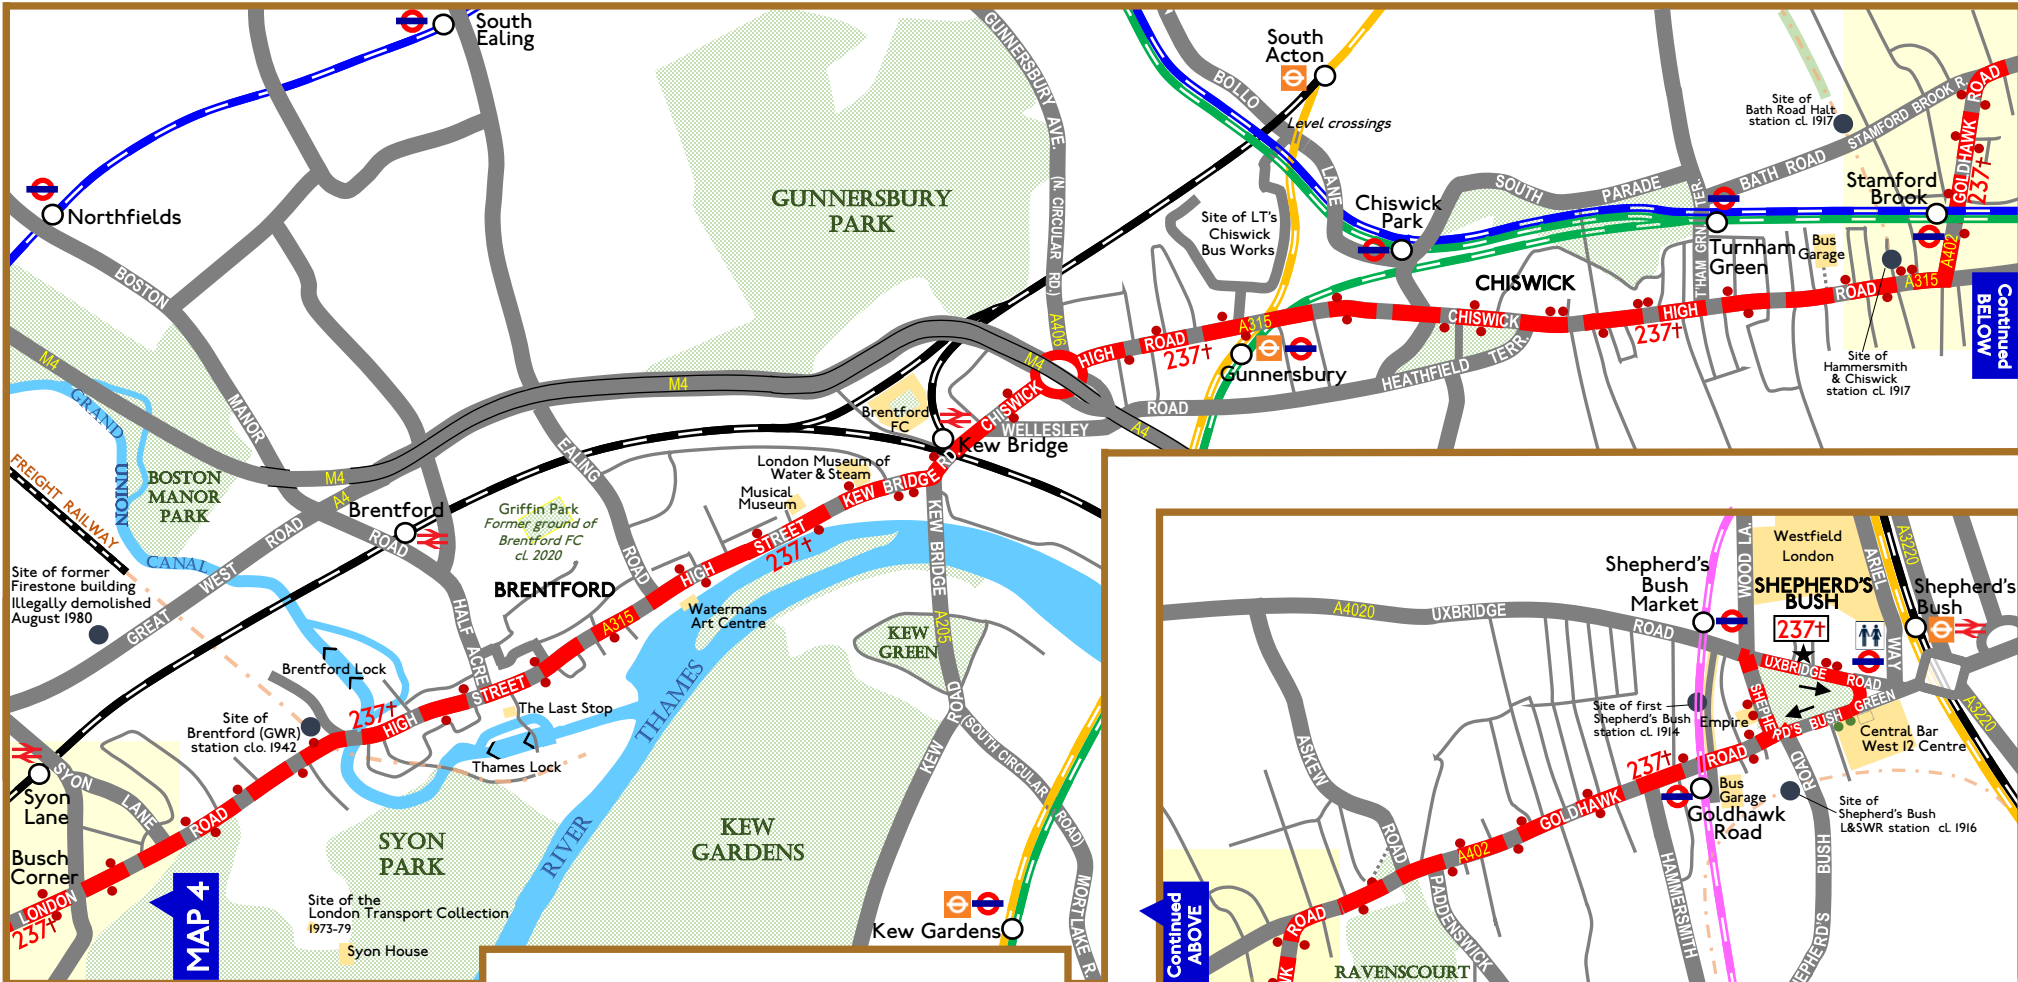

Route 81 and 81C

Sunday 12 June 2022 only

Map 1 of 5

Slough Bus Station stops

- 81 & 81C towards Hounslow 1
- 81 towards Windsor 7

Route 81, 81A and 81C

Sunday 12 June 2022 only

Route 81, 81A, 81B and 81C

Sunday 12 June 2022 only

Heathrow Central bus stops
 81B & 81C set down at **AP**
 81B towards Hounslow **19**
 81C towards Slough **20**

Route 81, 81A, 81B and 237

Sunday 12 June 2022 only

Hounslow bus stops - 81, 81A, 81B

Towards Slough C, L, T, X

Towards Hounslow V, P, K, ZI (set down)

-  † Limited service
-  To and from stand
-  Bus stop to be served
-  Other bus stop

londonbusmuseum.com

Maps drawn by David Bowker

† Limited service
 To and from stand
 Bus stop to be served
 Other bus stop