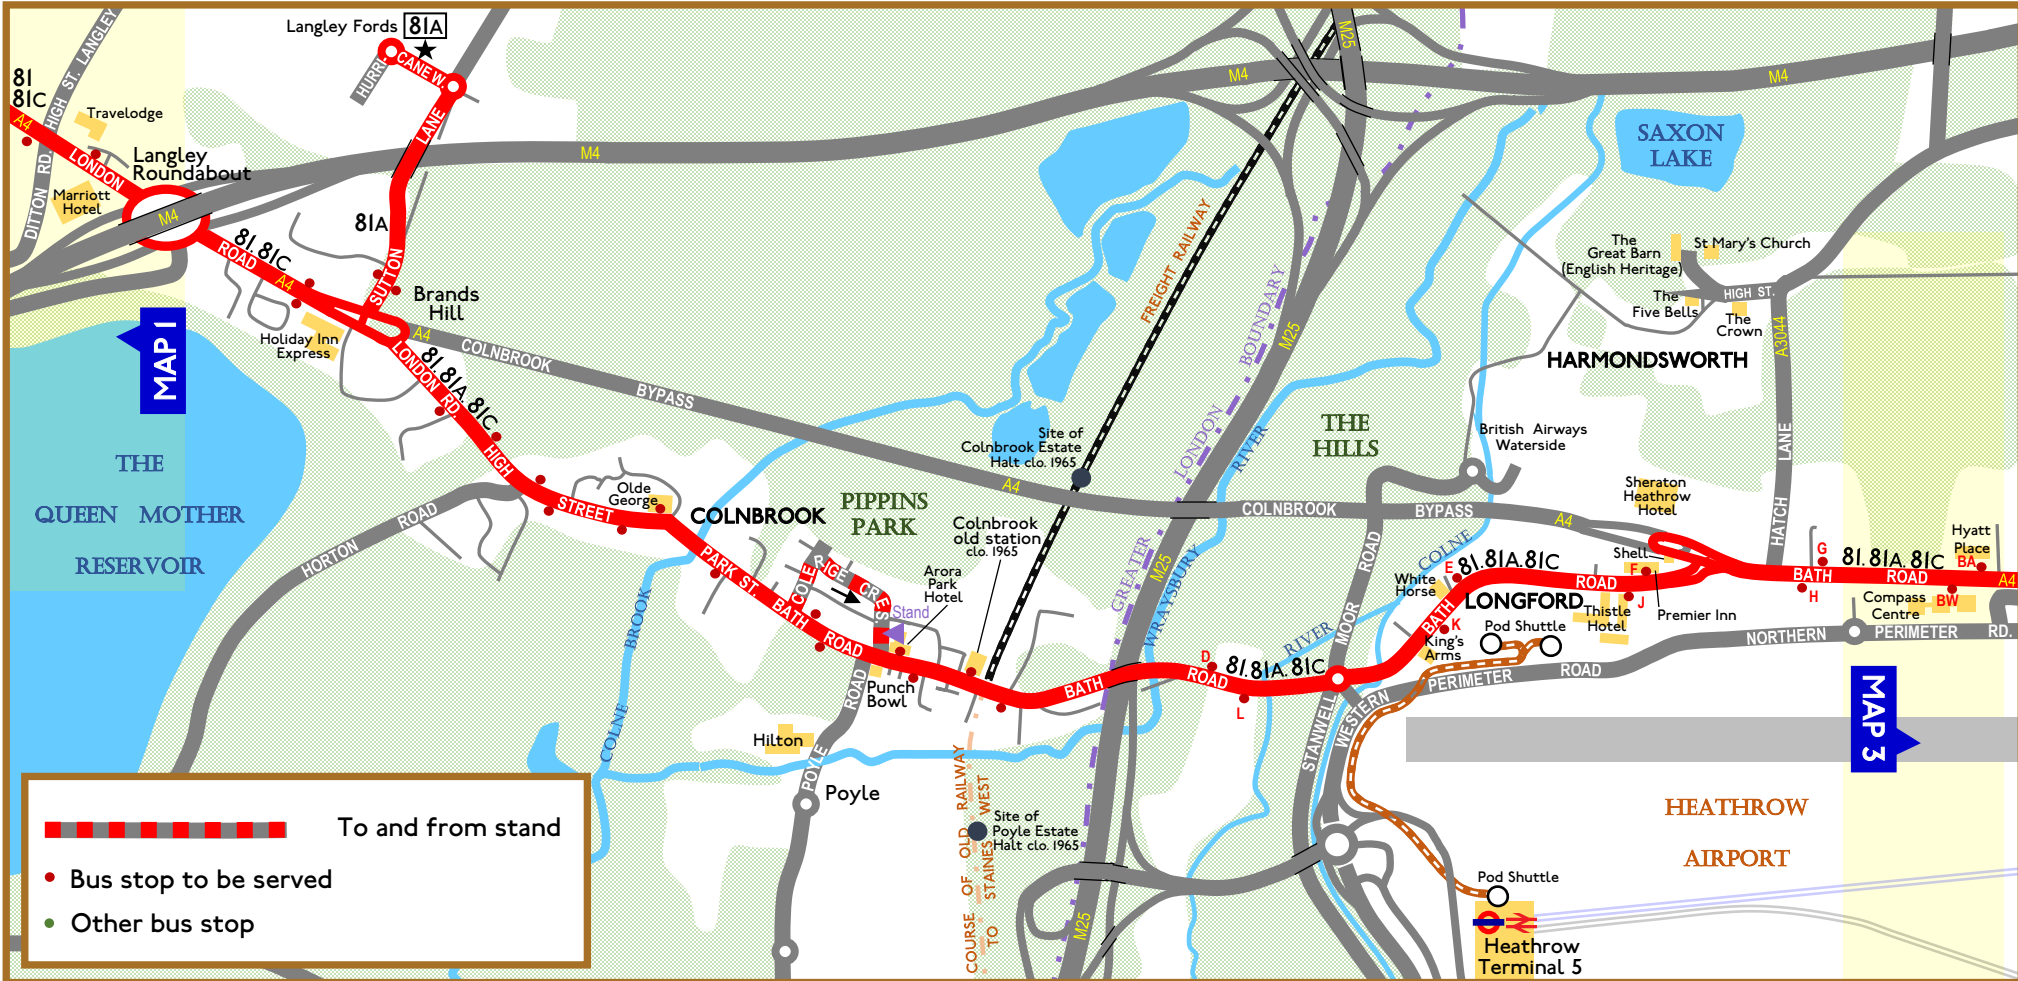

Route 81 and 81C

Sunday 12 June 2022 only

Map 1 of 5

Slough Bus Station stops

- 81 & 81C towards Hounslow 1
- 81 towards Windsor 7

Route 81, 81A and 81C

Sunday 12 June 2022 only

Route 81, 81A, 81B and 81C

Sunday 12 June 2022 only

Heathrow Central bus stops
 81B & 81C set down at **AP**
 81B towards Hounslow **19**
 81C towards Slough **20**

Route 81, 81A, 81B and 237

Sunday 12 June 2022 only

Hounslow bus stops - 81, 81A, 81B

Towards Slough C, L, T, X

Towards Hounslow V, P, K, ZI (set down)

-  † Limited service
-  To and from stand
-  Bus stop to be served
-  Other bus stop

londonbusmuseum.com

Maps drawn by David Bowker

† Limited service
 To and from stand
 Bus stop to be served
 Other bus stop