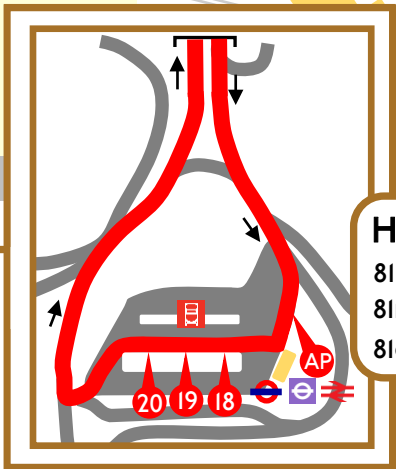

Route 81 and 81C

Sunday 12 June 2022 only

Map 1 of 5

Slough Bus Station stops

- 81 & 81C towards Hounslow 1
- 81 towards Windsor 7

Route 81, 81A and 81C

Sunday 12 June 2022 only

Route 81, 81A, 81B and 81C

Sunday 12 June 2022 only

Heathrow Central bus stops
 81B & 81C set down at **AP**
 81B towards Hounslow **19**
 81C towards Slough **20**

Route 81, 81A, 81B and 237

Sunday 12 June 2022 only

Hounslow bus stops - 81, 81A, 81B

Towards Slough C, L, T, X

Towards Hounslow V, P, K, ZI (set down)

-  † Limited service
-  To and from stand
-  Bus stop to be served
-  Other bus stop

londonbusmuseum.com

Maps drawn by David Bowker

† Limited service
 To and from stand
 Bus stop to be served
 Other bus stop