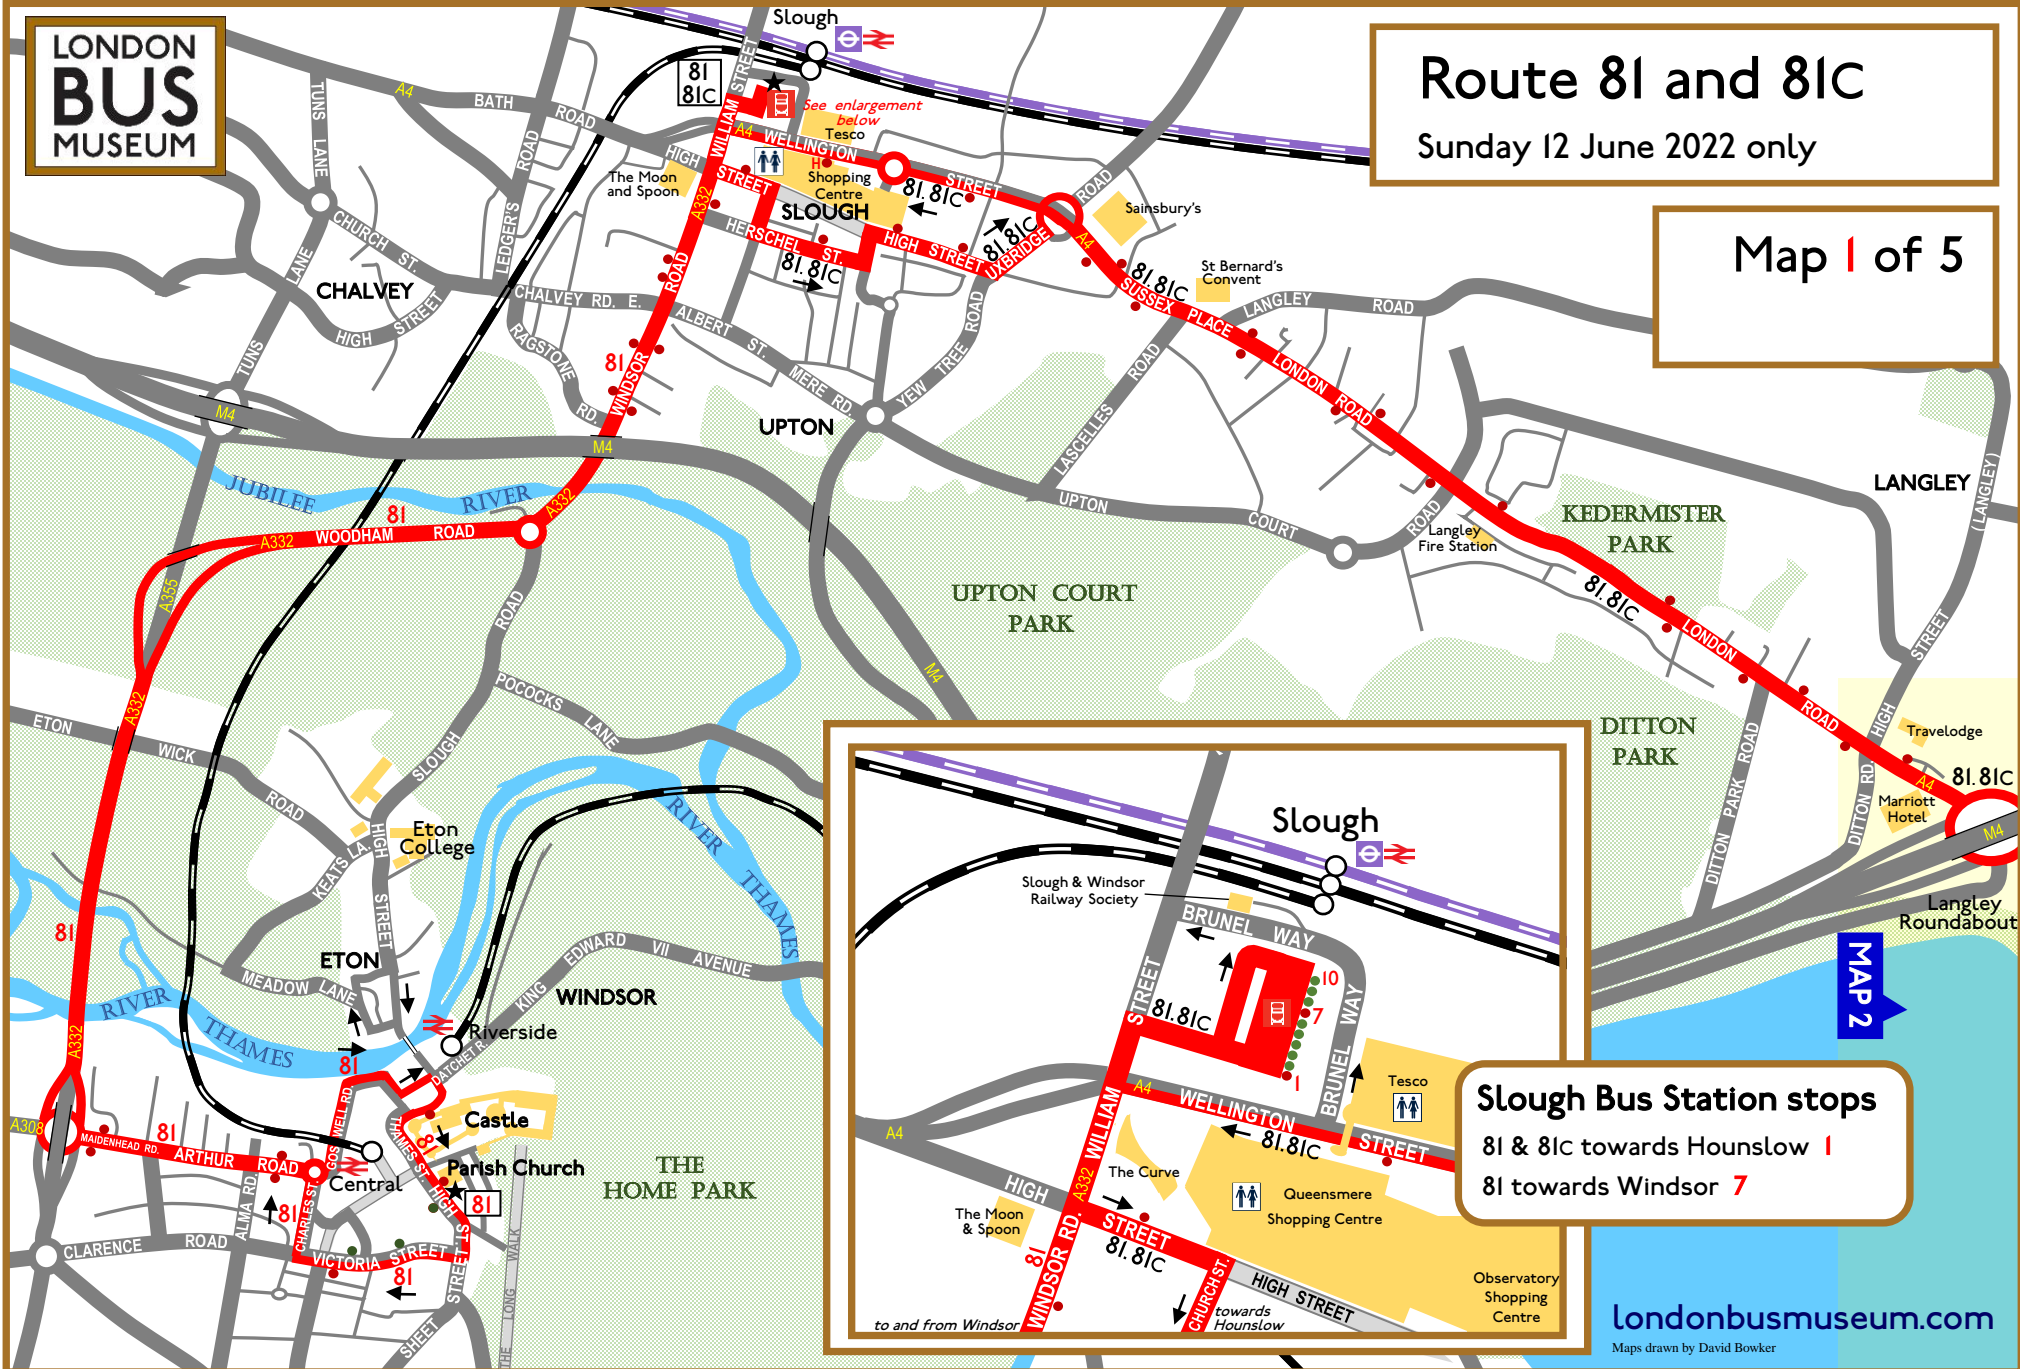

Route 81 and 81C

Sunday 12 June 2022 only

Map 1 of 5

Slough Bus Station stops

- 81 & 81C towards Hounslow 1
- 81 towards Windsor 7

Route 81, 81A and 81C

Sunday 12 June 2022 only

Route 81, 81A, 81B and 81C

Sunday 12 June 2022 only

Heathrow Central bus stops
 81B & 81C set down at **AP**
 81B towards Hounslow **19**
 81C towards Slough **20**

Route 81, 81A, 81B and 237

Sunday 12 June 2022 only

Hounslow bus stops - 81, 81A, 81B

Towards Slough C, L, T, X

Towards Hounslow V, P, K, ZI (set down)

-  † Limited service
-  To and from stand
-  Bus stop to be served
-  Other bus stop

londonbusmuseum.com

Maps drawn by David Bowker

† Limited service
 To and from stand
 Bus stop to be served
 Other bus stop