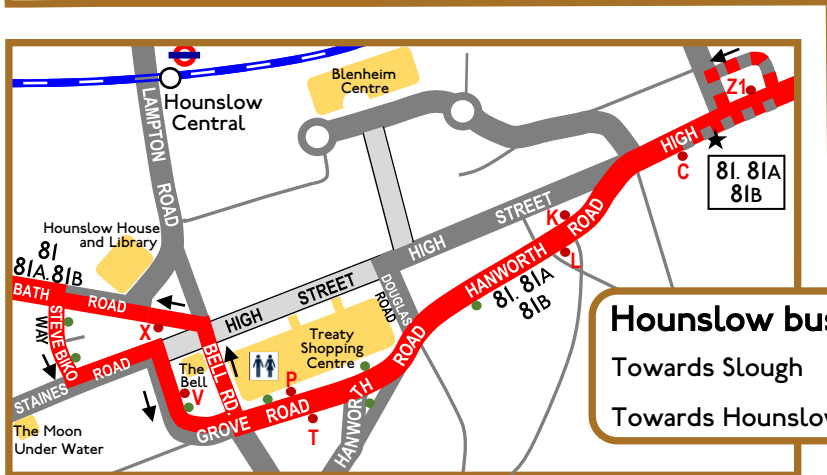

Route 81 and 81C

Sunday 12 June 2022 only

Map 1 of 5

Slough Bus Station stops

- 81 & 81C towards Hounslow 1
- 81 towards Windsor 7

Route 81, 81A and 81C

Sunday 12 June 2022 only

Route 81, 81A, 81B and 81C

Sunday 12 June 2022 only

Heathrow Central bus stops
 81B & 81C set down at **AP**
 81B towards Hounslow **19**
 81C towards Slough **20**

Route 81, 81A, 81B and 237

Sunday 12 June 2022 only

Hounslow bus stops - 81, 81A, 81B

Towards Slough C, L, T, X

Towards Hounslow V, P, K, ZI (set down)

-  † Limited service
-  To and from stand
-  Bus stop to be served
-  Other bus stop

londonbusmuseum.com

Maps drawn by David Bowker

† Limited service
 To and from stand
 Bus stop to be served
 Other bus stop