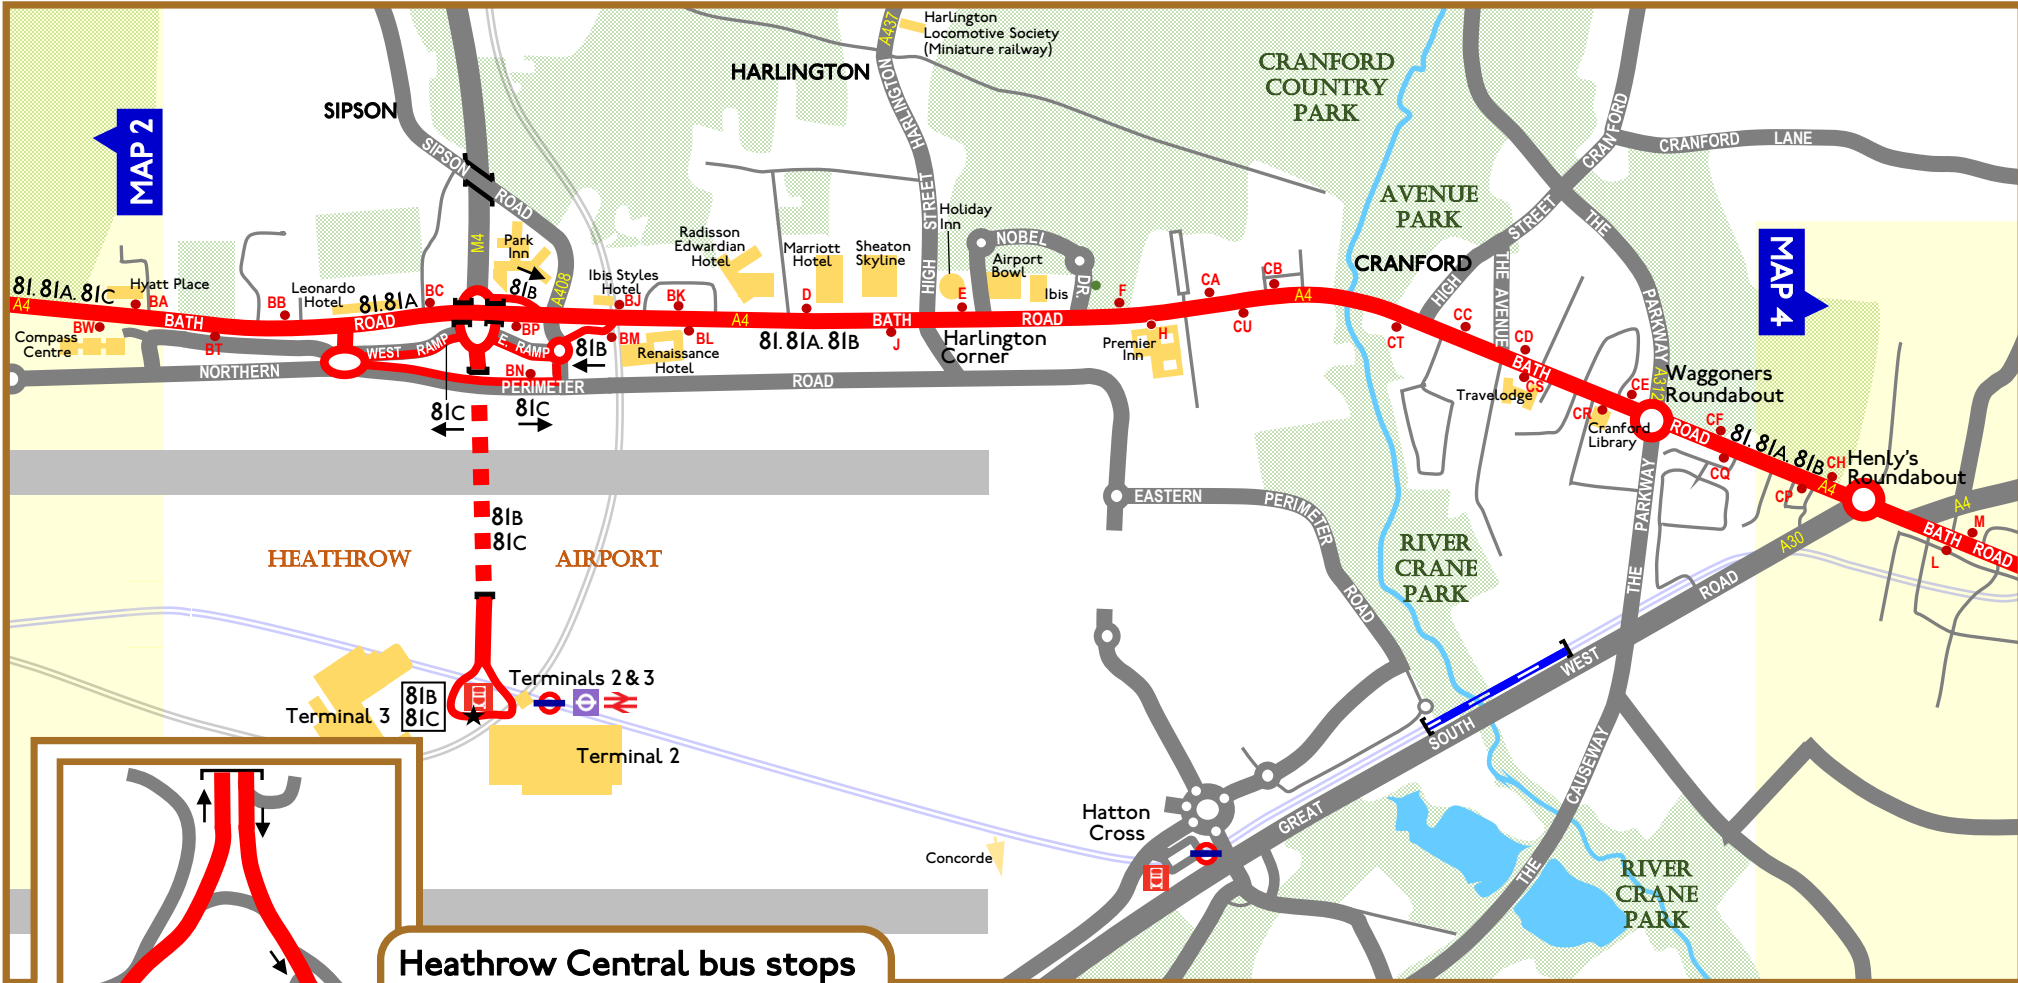

Route 81 and 81C

Sunday 12 June 2022 only

Map 1 of 5

Slough Bus Station stops

- 81 & 81C towards Hounslow 1
- 81 towards Windsor 7

Route 81, 81A and 81C

Sunday 12 June 2022 only

Route 81, 81A, 81B and 81C

Sunday 12 June 2022 only

Heathrow Central bus stops
 81B & 81C set down at **AP**
 81B towards Hounslow **19**
 81C towards Slough **20**

Route 81, 81A, 81B and 237

Sunday 12 June 2022 only

Hounslow bus stops - 81, 81A, 81B

Towards Slough C, L, T, X

Towards Hounslow V, P, K, ZI (set down)

-  † Limited service
-  To and from stand
-  Bus stop to be served
-  Other bus stop

londonbusmuseum.com

Maps drawn by David Bowker

† Limited service
 To and from stand
 Bus stop to be served
 Other bus stop