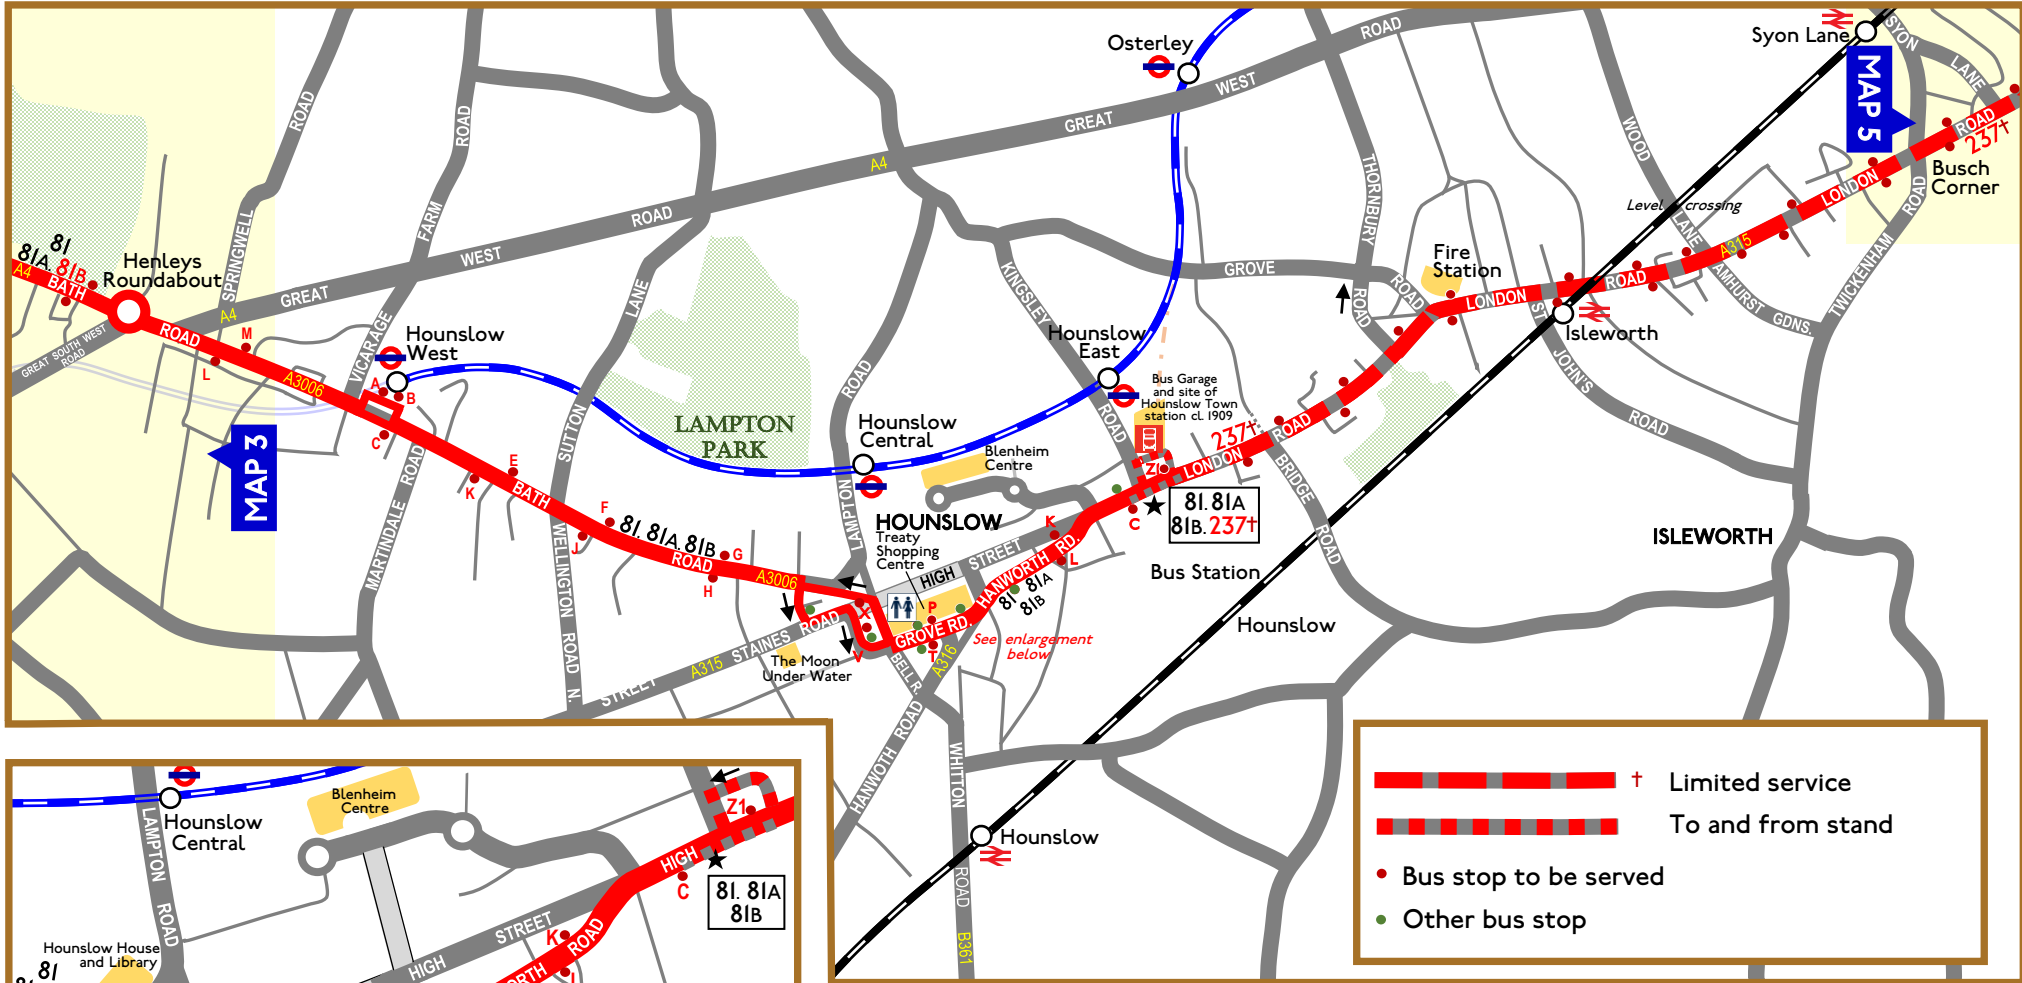

Route 81 and 81C

Sunday 12 June 2022 only

Map 1 of 5

Slough Bus Station stops

- 81 & 81C towards Hounslow 1
- 81 towards Windsor 7

Route 81, 81A and 81C

Sunday 12 June 2022 only

Route 81, 81A, 81B and 81C

Sunday 12 June 2022 only

Heathrow Central bus stops
 81B & 81C set down at **AP**
 81B towards Hounslow **19**
 81C towards Slough **20**

Route 81, 81A, 81B and 237

Sunday 12 June 2022 only

Hounslow bus stops - 81, 81A, 81B

Towards Slough C, L, T, X

Towards Hounslow V, P, K, ZI (set down)

-  † Limited service
-  To and from stand
-  Bus stop to be served
-  Other bus stop

londonbusmuseum.com

Maps drawn by David Bowker

† Limited service
 To and from stand
 Bus stop to be served
 Other bus stop