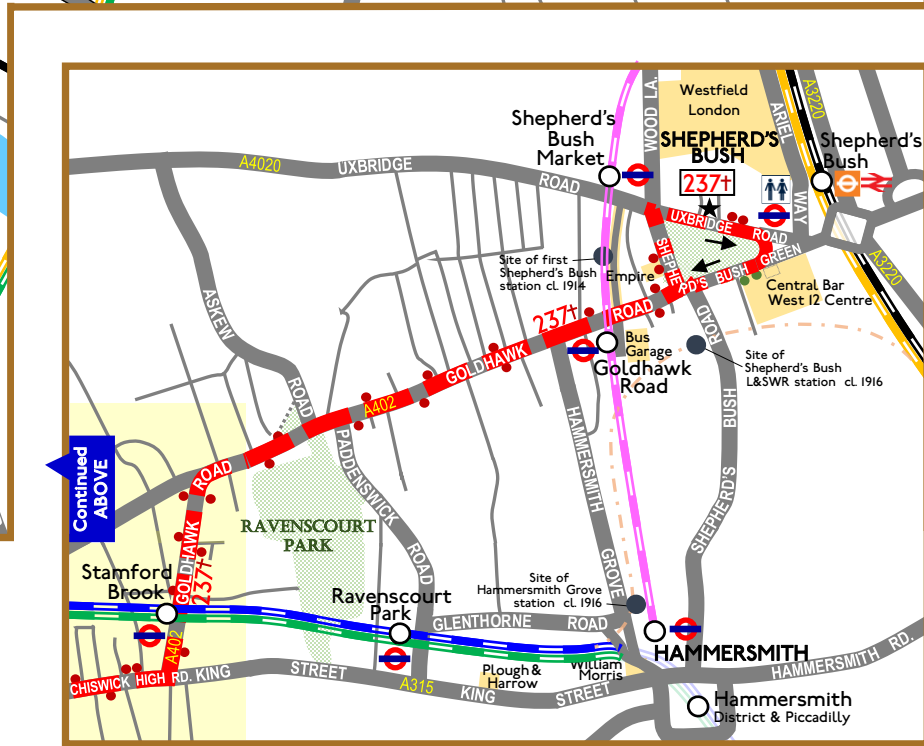

Route 81 and 81C

Sunday 12 June 2022 only

Map 1 of 5

Slough Bus Station stops

- 81 & 81C towards Hounslow 1
- 81 towards Windsor 7

Route 81, 81A and 81C

Sunday 12 June 2022 only

Route 81, 81A, 81B and 81C

Sunday 12 June 2022 only

Heathrow Central bus stops
 81B & 81C set down at **AP**
 81B towards Hounslow **19**
 81C towards Slough **20**

Route 81, 81A, 81B and 237

Sunday 12 June 2022 only

Hounslow bus stops - 81, 81A, 81B

Towards Slough C, L, T, X

Towards Hounslow V, P, K, ZI (set down)

-  † Limited service
-  To and from stand
-  Bus stop to be served
-  Other bus stop

londonbusmuseum.com

Maps drawn by David Bowker

† Limited service
 To and from stand
 Bus stop to be served
 Other bus stop