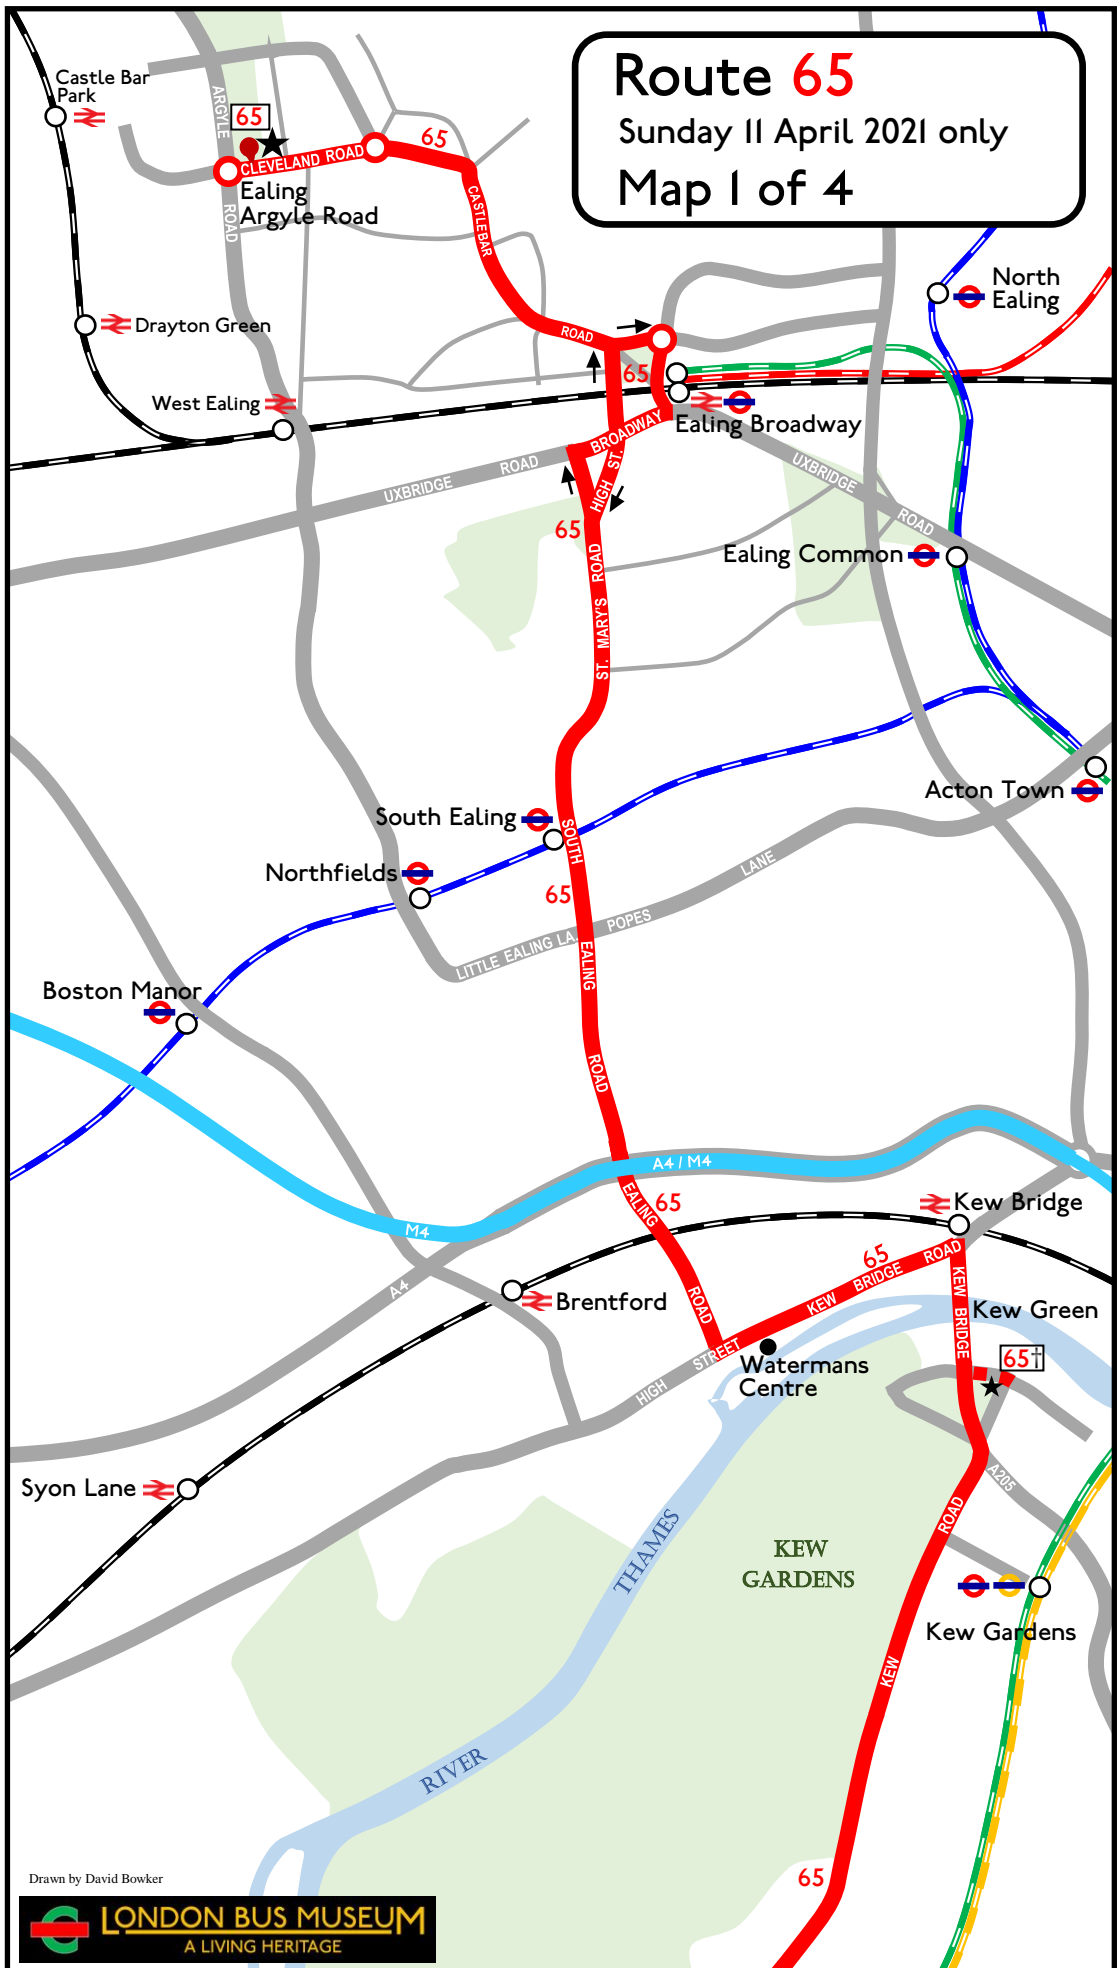

Route 65

Sunday 11 April 2021 only

Map 1 of 4

Drawn by David Bowker

Route 65
 Sunday 11 April 2021 only
 Map 2 of 4

Drawn by David Bowker

Route 65

Sunday 11 April 2021 only

Map 3 of 4

Drawn by David Bowker

Route 65

Sunday 11 April 2021 only

Map 4 of 4

★ 465
Malden Rushett
Shy Horse
(formerly Fox & Hounds)

ASHTEAD
COMMON

65
465

65
465

Leatherhead

Leatherhead
North Street

Leatherhead
site of LT
garage

RF 19 & RF 25 models

Go to londonbusmuseum.com/shop

Drawn by David Bowker