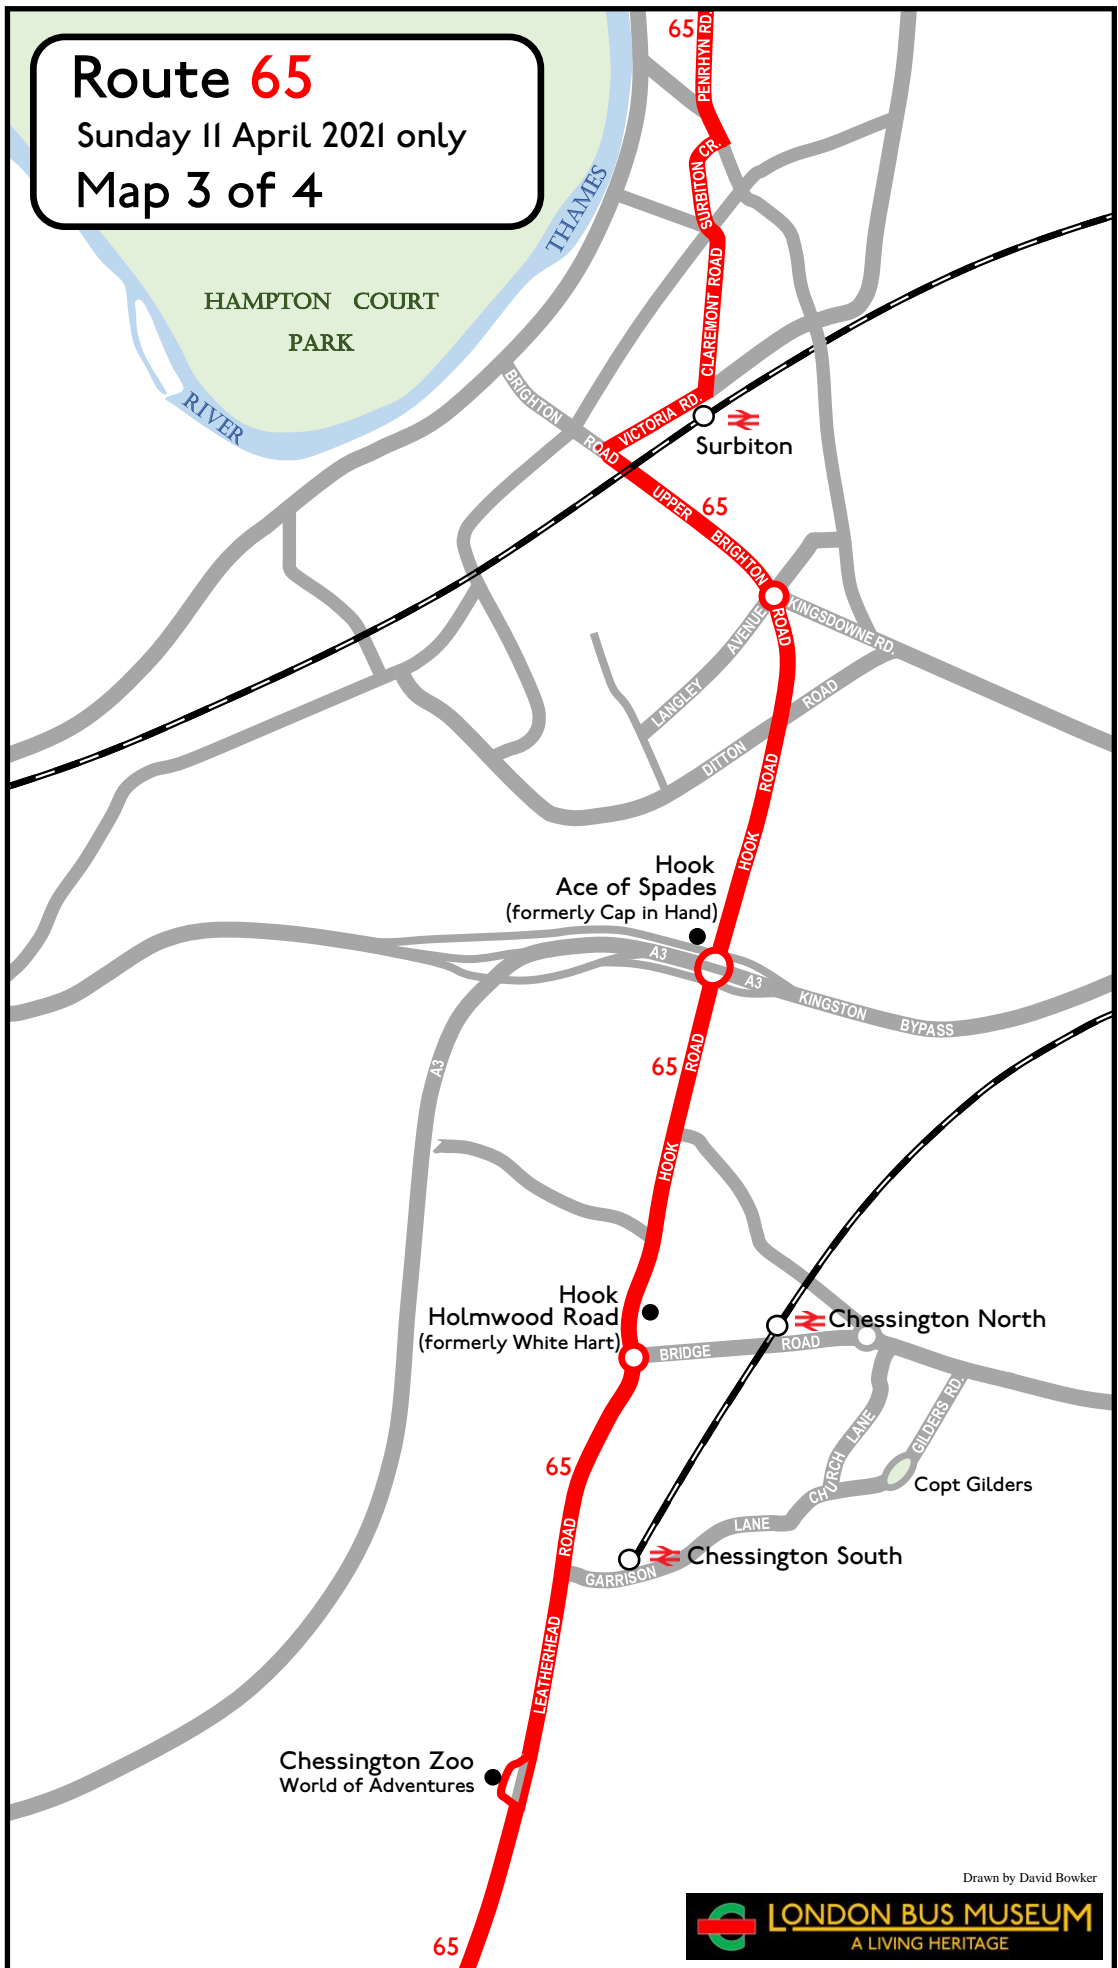

Route 65

Sunday 11 April 2021 only

Map 1 of 4

Drawn by David Bowker

Route 65
 Sunday 11 April 2021 only
 Map 2 of 4

Drawn by David Bowker

Route 65

Sunday 11 April 2021 only

Map 3 of 4

Drawn by David Bowker

Route 65

Sunday 11 April 2021 only

Map 4 of 4

★ 465
Malden Rushett
Shy Horse
(formerly Fox & Hounds)

ASHTEAD
COMMON

65
465

65
465

Leatherhead

Leatherhead
North Street

Leatherhead
site of LT
garage

RF 19 & RF 25 models

Go to londonbusmuseum.com/shop

Drawn by David Bowker