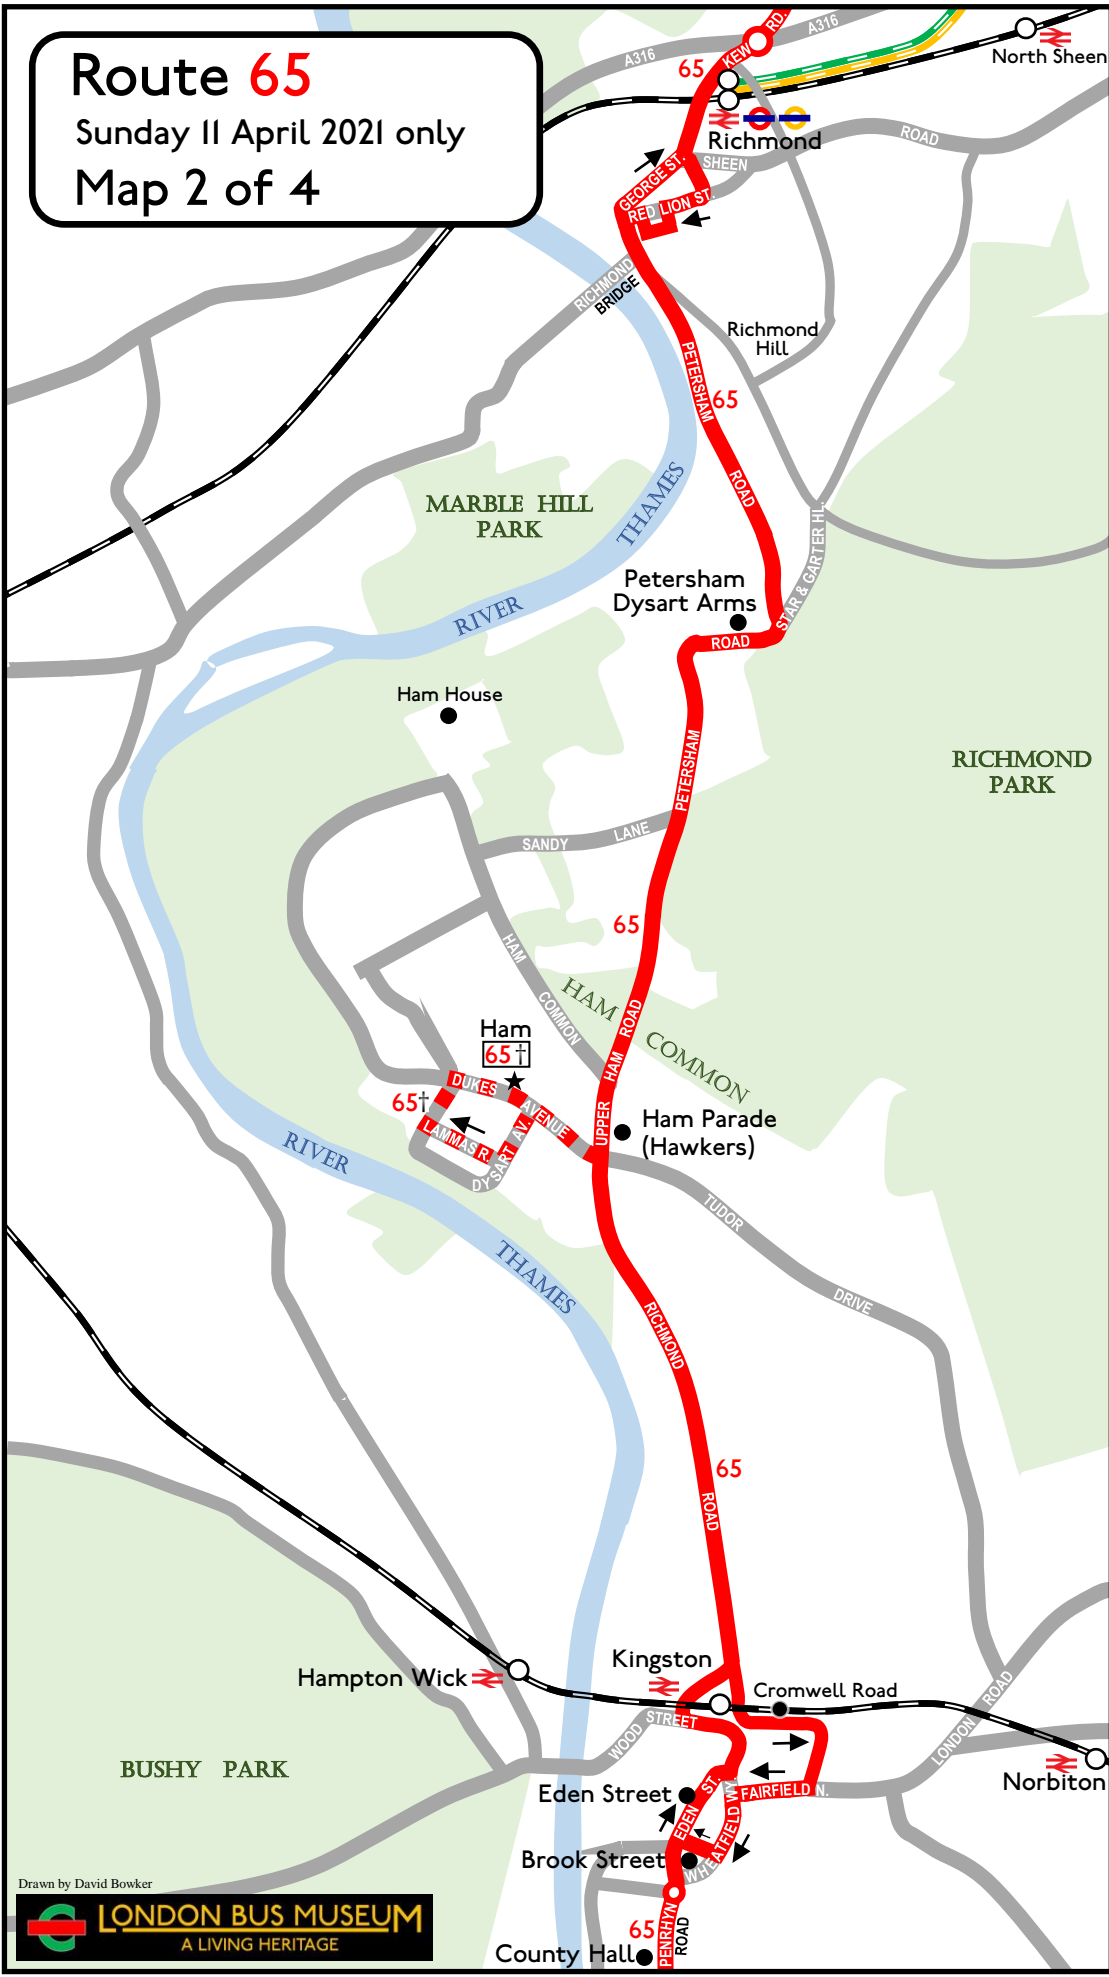

Route 65

Sunday 11 April 2021 only

Map 1 of 4

Drawn by David Bowker

Route 65
 Sunday 11 April 2021 only
 Map 2 of 4

Drawn by David Bowker

Route 65

Sunday 11 April 2021 only

Map 3 of 4

Drawn by David Bowker

Route 65

Sunday 11 April 2021 only

Map 4 of 4

★ 465
Malden Rushett
Shy Horse
(formerly Fox & Hounds)

ASHTEAD
COMMON

65
465

65
465

Leatherhead

Leatherhead
North Street

Leatherhead
site of LT
garage

RF 19 & RF 25 models

Go to londonbusmuseum.com/shop

Drawn by David Bowker