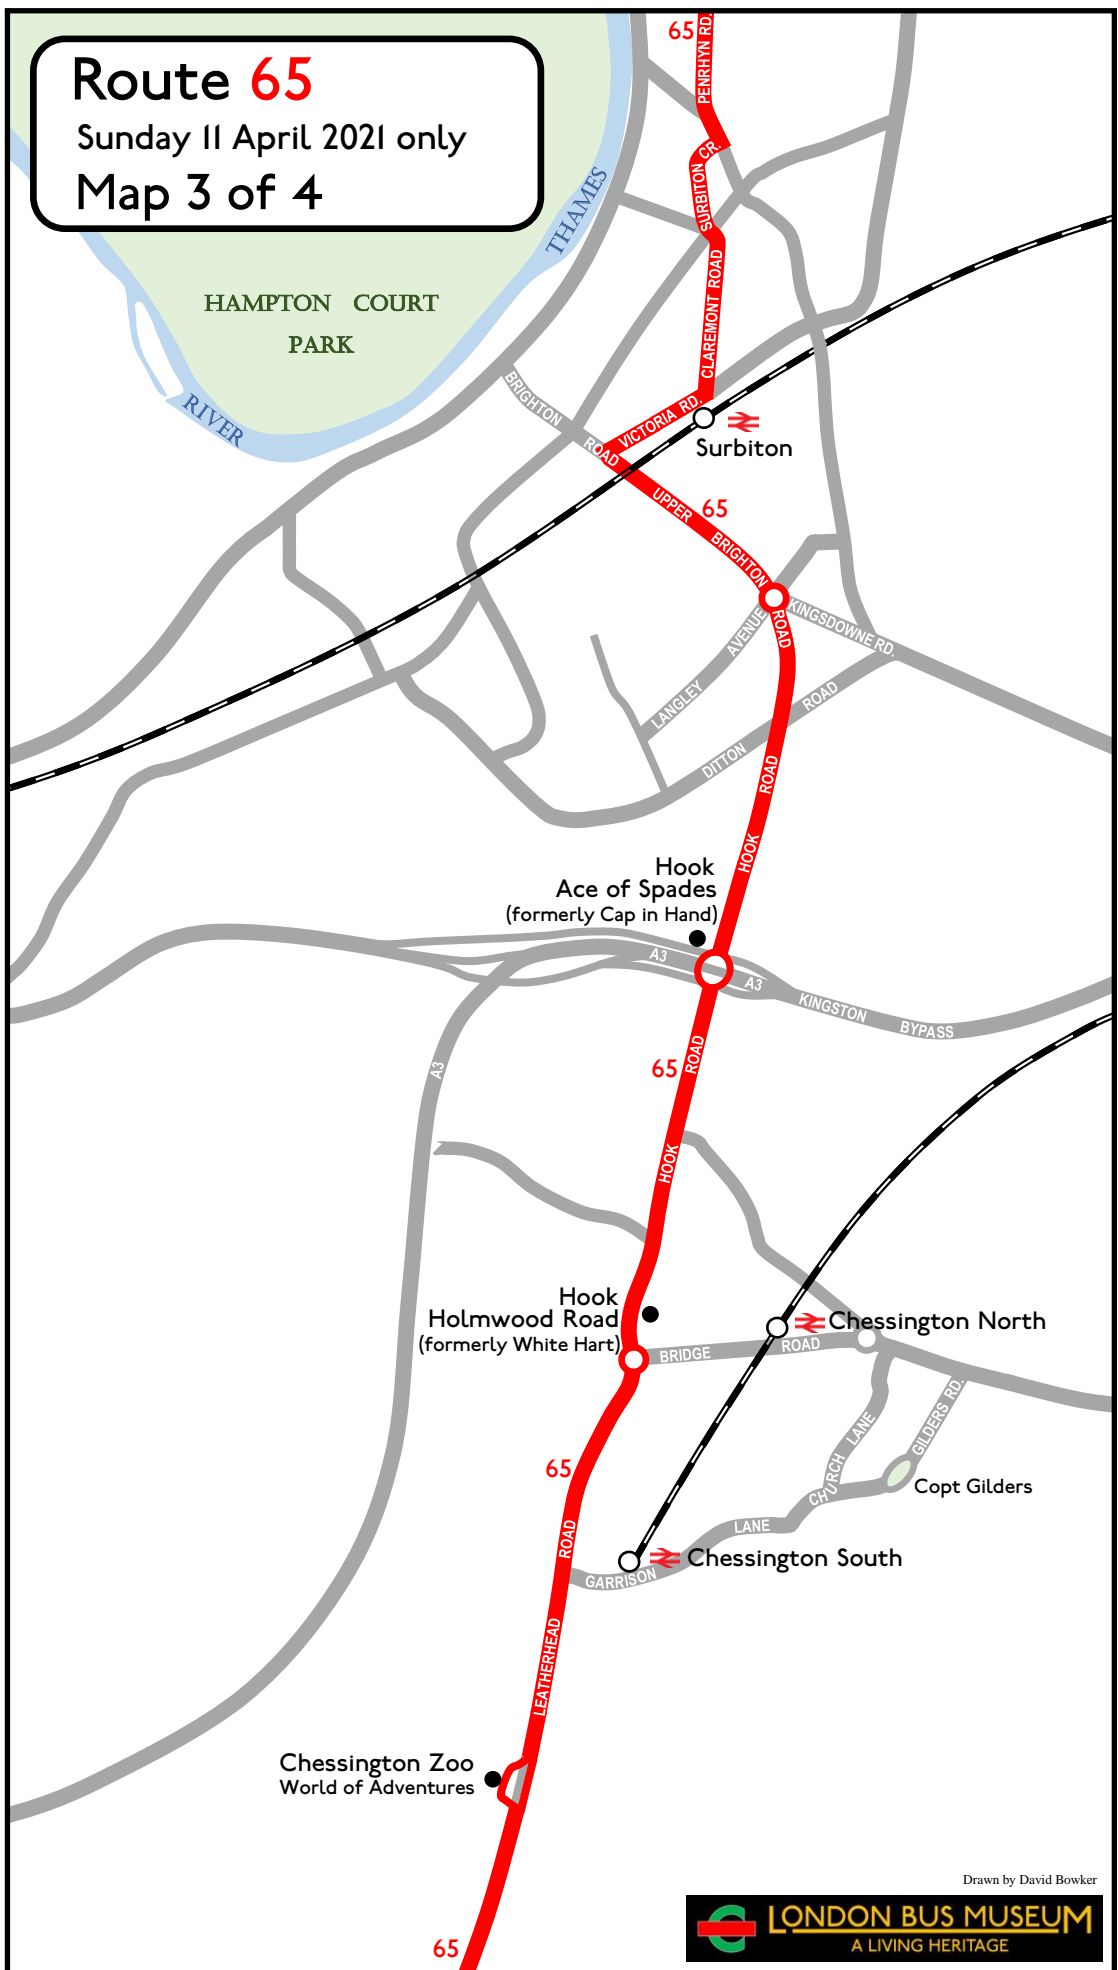

Route 65

Sunday 11 April 2021 only

Map 1 of 4

Drawn by David Bowker

Route 65
 Sunday 11 April 2021 only
 Map 2 of 4

Drawn by David Bowker

Route 65

Sunday 11 April 2021 only

Map 3 of 4

Drawn by David Bowker

Route 65

Sunday 11 April 2021 only

Map 4 of 4

★ 465
Malden Rushett
Shy Horse
(formerly Fox & Hounds)

ASHTEAD
COMMON

65
465

65
465

Leatherhead

Leatherhead
North Street

Leatherhead
site of LT
garage

RF 19 & RF 25 models

Go to londonbusmuseum.com/shop

Drawn by David Bowker