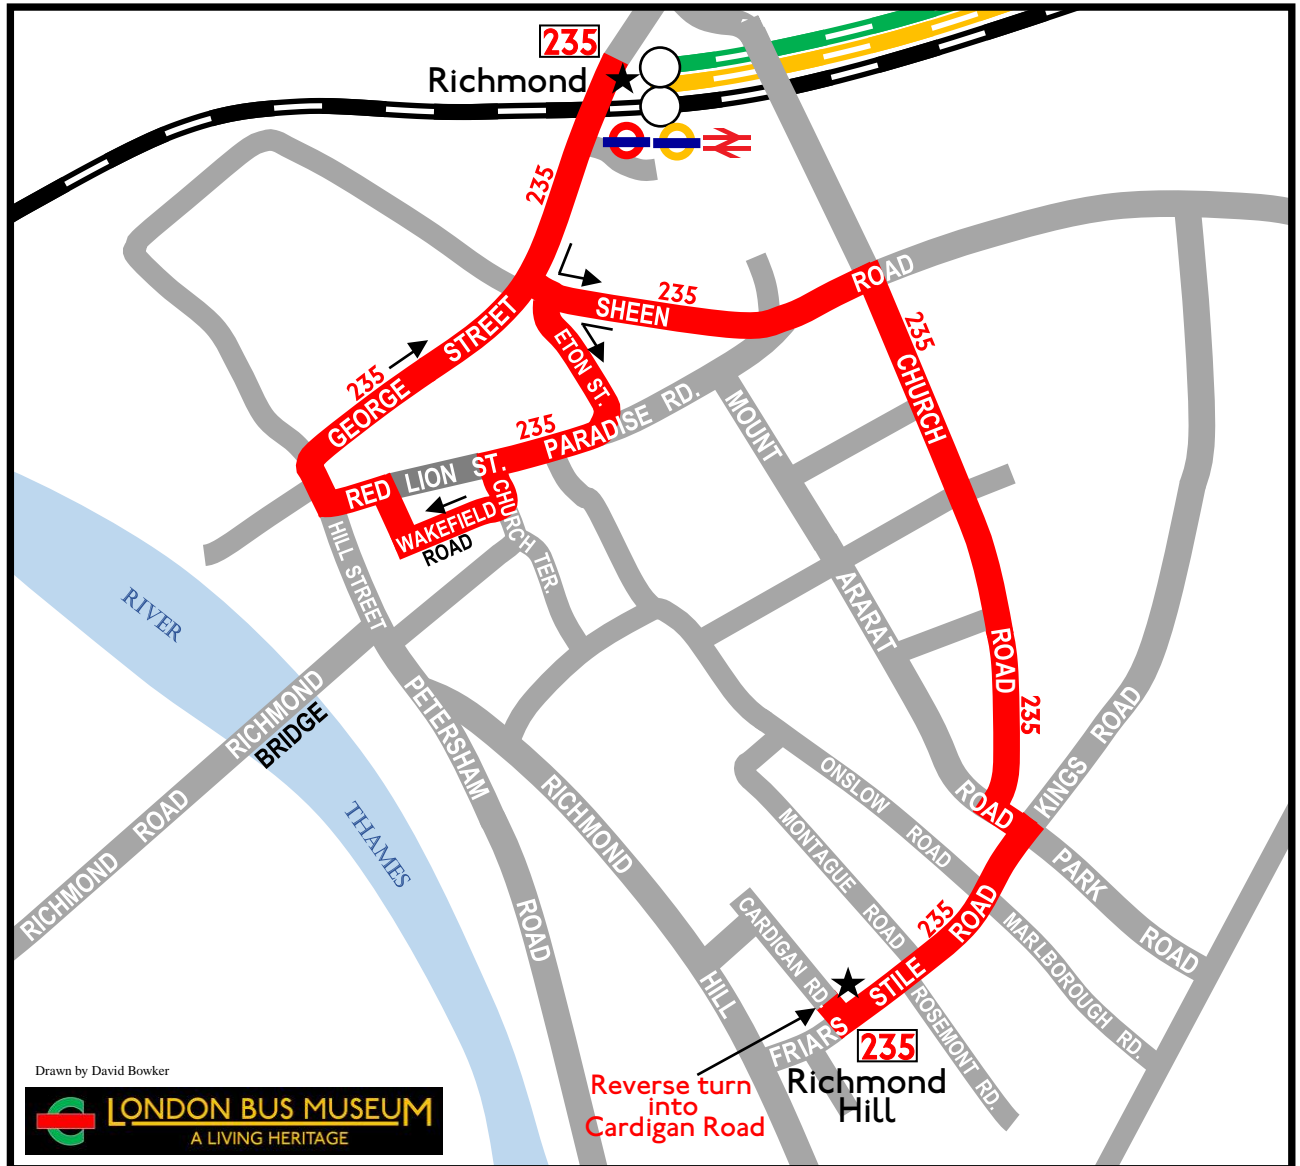

# Route 235

Sunday 11 April 2021 only

Drawn by David Bowker